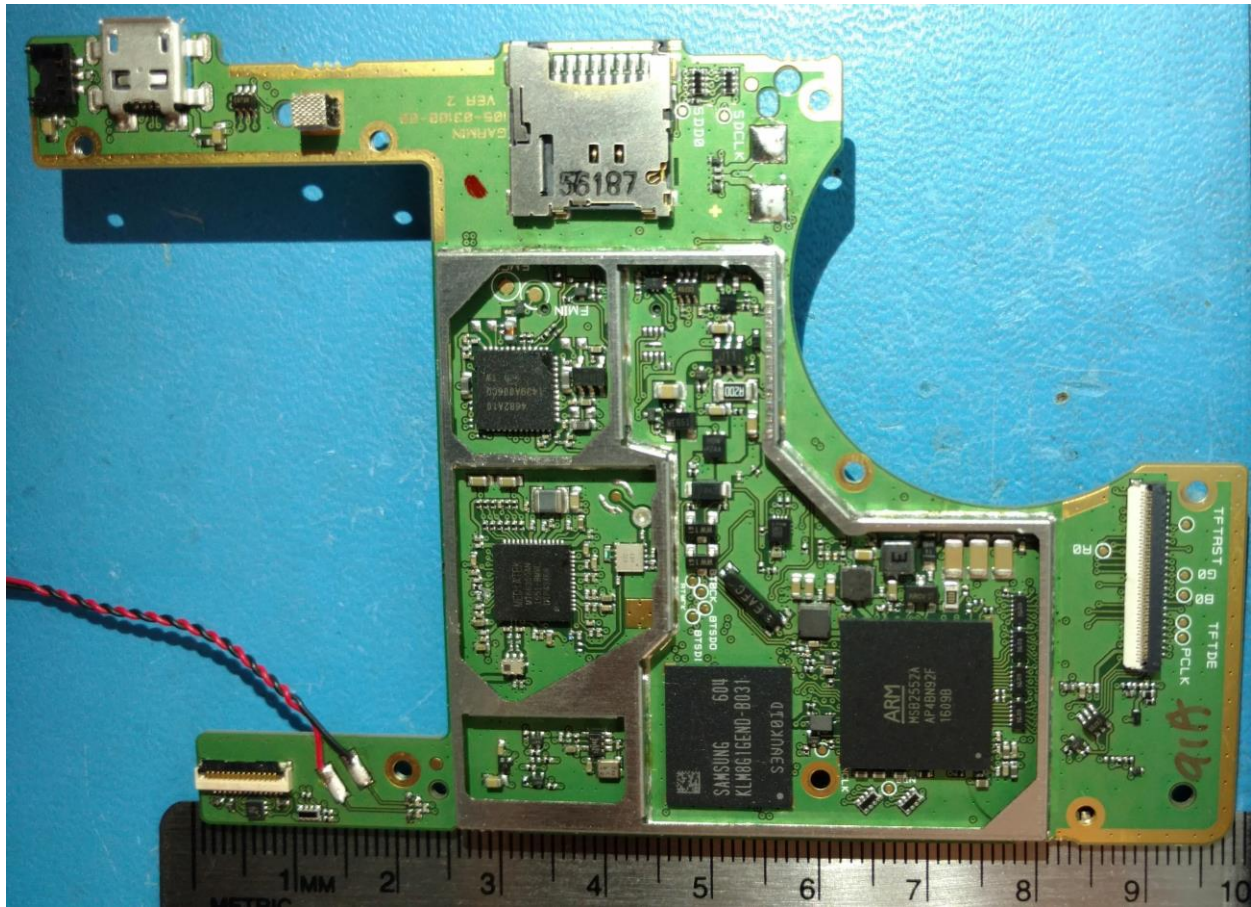

Rogers Labs, Inc.
4405 West 259th Terrace
Louisburg, KS 66053
Phone/Fax: (913) 837-3214
Revision 1

Garmin International, Inc.
Model: A03100
Test #: 160829
Test to: CFR47 15C, RSS-247, RSS-210
File: A03100 Short Term Conf IntPho

SN's: 4YD000075
FCC ID: IPH-03100
IC: 1792A-03100
Date: December 10, 2016
Page 1 of 4

Rogers Labs, Inc.
4405 West 259th Terrace
Louisburg, KS 66053
Phone/Fax: (913) 837-3214
Revision 1

Garmin International, Inc.
Model: A03100
Test #: 160829
Test to: CFR47 15C, RSS-247, RSS-210
File: A03100 Short Term Conf IntPho

SN's: 4YD000075
FCC ID: IPH-03100
IC: 1792A-03100
Date: December 10, 2016
Page 2 of 4

Rogers Labs, Inc.
 4405 West 259th Terrace
 Louisburg, KS 66053
 Phone/Fax: (913) 837-3214
 Revision 1

Garmin International, Inc.
 Model: A03100
 Test #: 160829
 Test to: CFR47 15C, RSS-247, RSS-210
 File: A03100 Short Term Conf IntPho