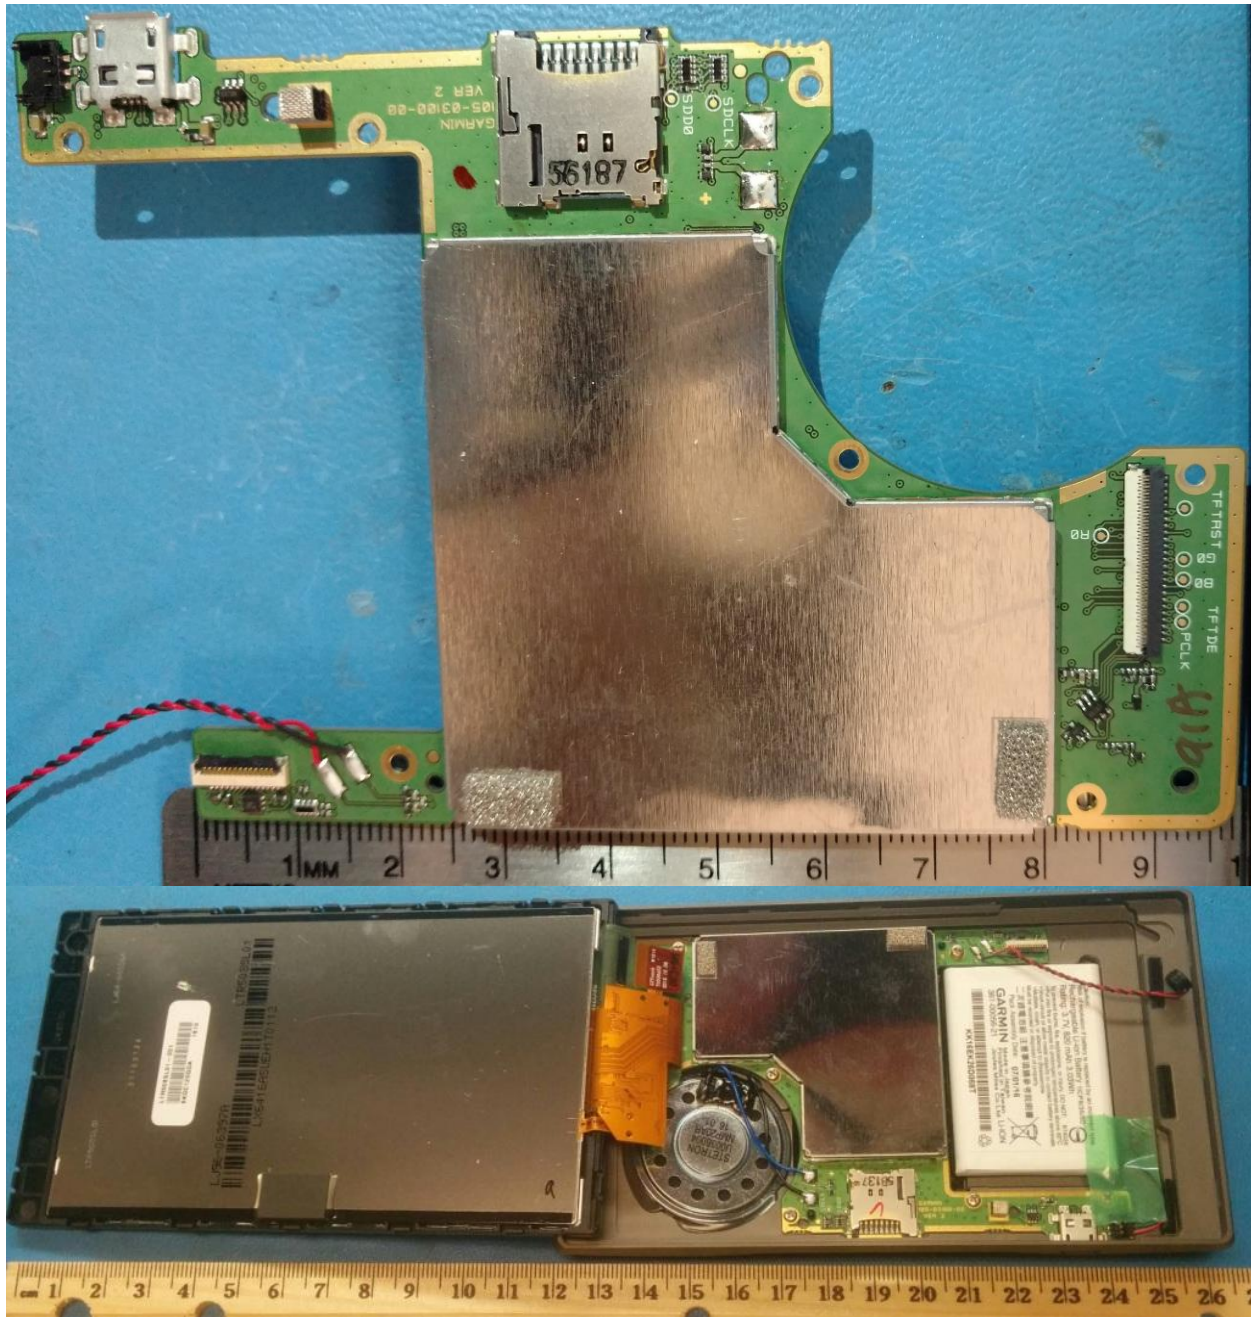

Rogers Labs, Inc.
4405 West 259th Terrace
Louisburg, KS 66053
Phone/Fax: (913) 837-3214
Revision 1

Garmin International, Inc.
Model: A03100
Test #: 160829
Test to: CFR47 15C, RSS-247, RSS-210
File: A03100 Short Term Conf IntPho

SN's: 4YD000075
FCC ID: IPH-03100
IC: 1792A-03100
Date: December 10, 2016
Page 1 of 4

Rogers Labs, Inc.
4405 West 259th Terrace
Louisburg, KS 66053
Phone/Fax: (913) 837-3214
Revision 1

Garmin International, Inc.
Model: A03100
Test #: 160829
Test to: CFR47 15C, RSS-247, RSS-210
File: A03100 Short Term Conf IntPho

SN's: 4YD000075
FCC ID: IPH-03100
IC: 1792A-03100
Date: December 10, 2016
Page 2 of 4

Rogers Labs, Inc.
 4405 West 259th Terrace
 Louisburg, KS 66053
 Phone/Fax: (913) 837-3214
 Revision 1

Garmin International, Inc.
 Model: A03100
 Test #: 160829
 Test to: CFR47 15C, RSS-247, RSS-210
 File: A03100 Short Term Conf IntPho