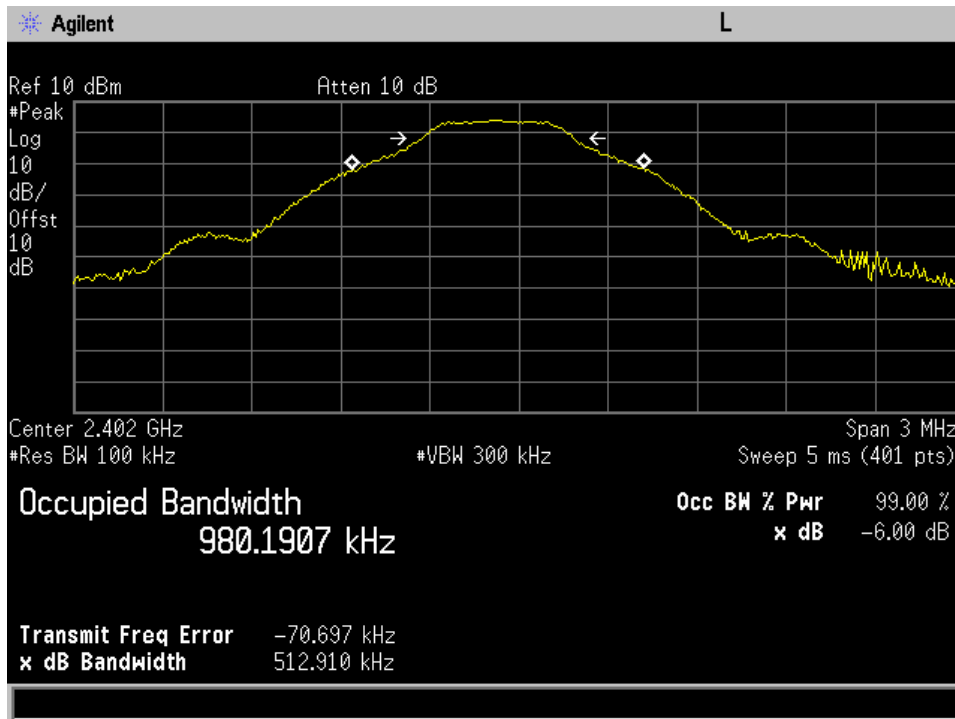

Annex C1 Roaming Device Occupied Bandwidth

High CH_BLE_OCBW

Low CH_BLE_OCBW

Mid CH_BLE_OCBW

Annex C2 Base Unit

Occupied Bandwidth

High CH_ANT_OCBW

High CH_BLE_OCBW

High CH_Zigbee 0_OCBW

High CH_Zigbee 1_OCBW

Low CH_ANT_OCBW

Low CH_BLE_OCBW

Low CH_Port 0_Zigbee_OCBW

Low CH_Port 1_Zigbee_OCBW

Mid CH_ANT_OCBW

Mid CH_BLE_OCBW