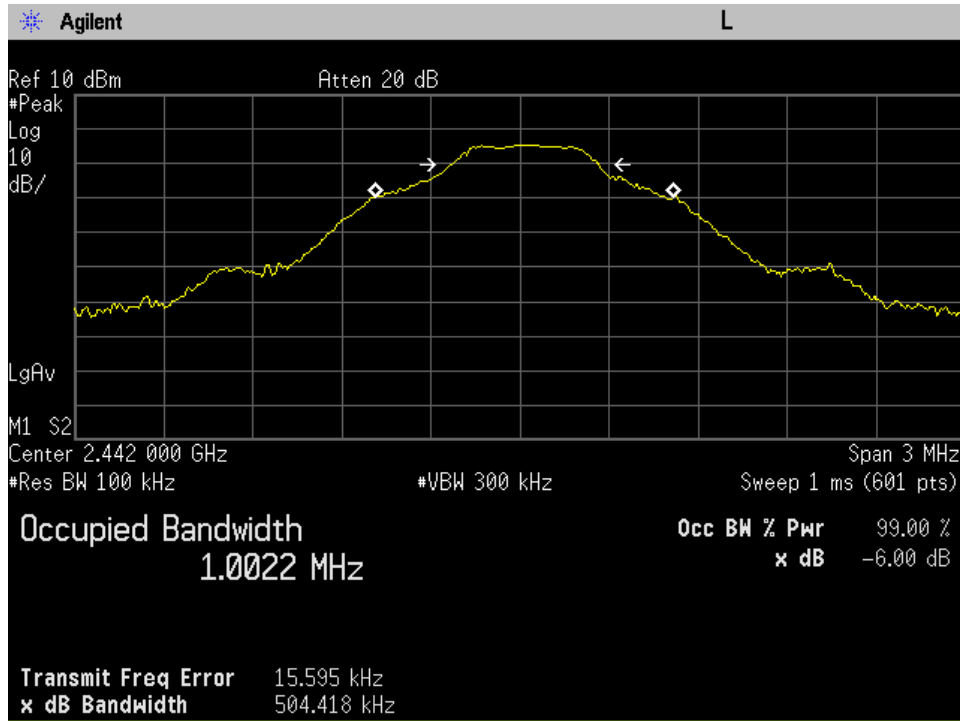

Annex C1 Roaming Device Occupied Bandwidth

High CH_BLE_OCBW

Low CH_BLE_OCBW

Mid CH_BLE_OCBW

Annex C2 Base Unit

Occupied Bandwidth

High CH_ANT_OCBW

High CH_BLE_OCBW

High CH_Zigbee 0_OCBW

High CH_Zigbee 1_OCBW

Low CH_ANT_OCBW

Low CH_BLE_OCBW

Low CH_Port 0_Zigbee_OCBW

Low CH_Port 1_Zigbee_OCBW

Mid CH_ANT_OCBW

Mid CH_BLE_OCBW