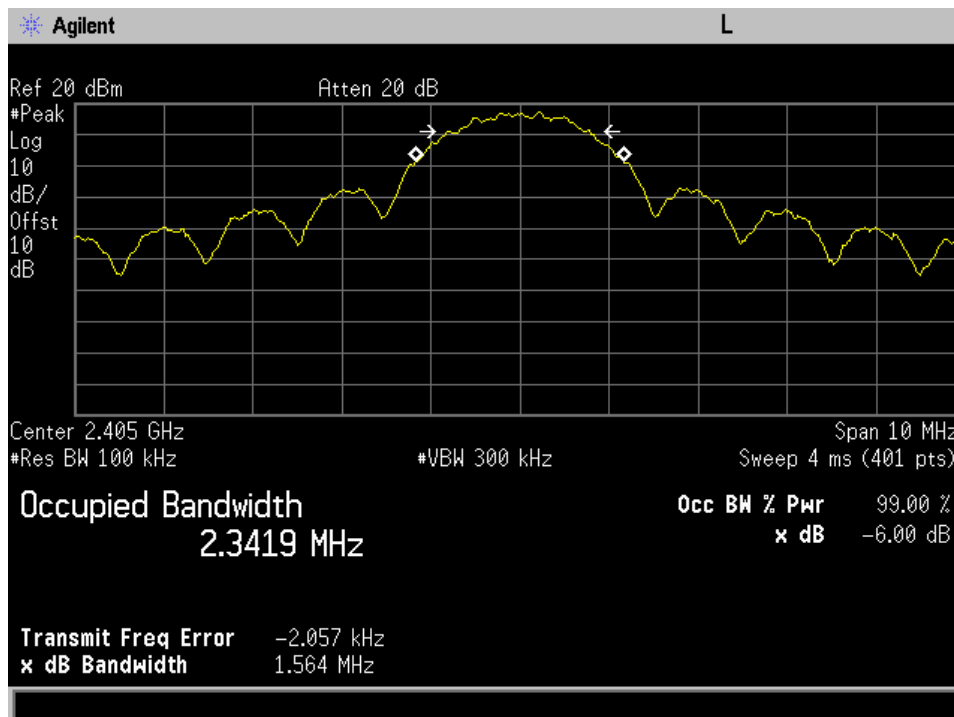

Annex C1 Roaming Device Occupied Bandwidth

High CH_BLE_OCBW

Low CH_BLE_OCBW

Mid CH_BLE_OCBW

Annex C2 Base Unit

Occupied Bandwidth

High CH_ANT_OCBW

High CH_BLE_OCBW

High CH_Zigbee 0_OCBW

High CH_Zigbee 1_OCBW

Low CH_ANT_OCBW

Low CH_BLE_OCBW

Low CH_Port 0_Zigbee_OCBW

Low CH_Port 1_Zigbee_OCBW

Mid CH_ANT_OCBW

Mid CH_BLE_OCBW