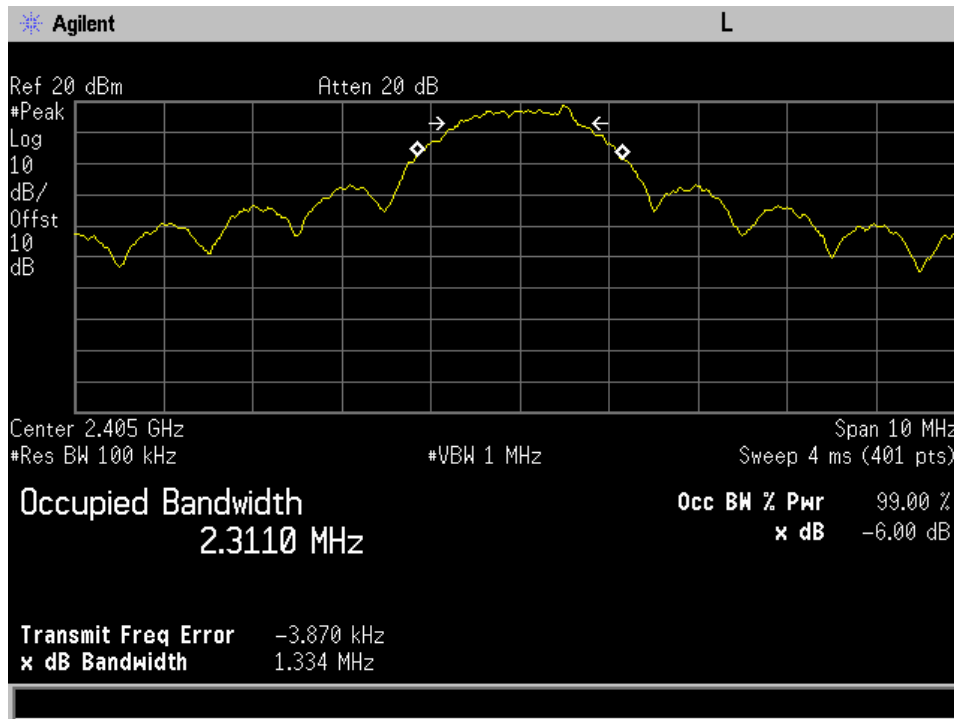

Annex C1 Roaming Device Occupied Bandwidth

High CH_BLE_OCBW

Low CH_BLE_OCBW

Mid CH_BLE_OCBW

Annex C2 Base Unit

Occupied Bandwidth

High CH_ANT_OCBW

High CH_BLE_OCBW

High CH_Zigbee 0_OCBW

High CH_Zigbee 1_OCBW

Low CH_ANT_OCBW

Low CH_BLE_OCBW

Low CH_Port 0_Zigbee_OCBW

Low CH_Port 1_Zigbee_OCBW

Mid CH_ANT_OCBW

Mid CH_BLE_OCBW