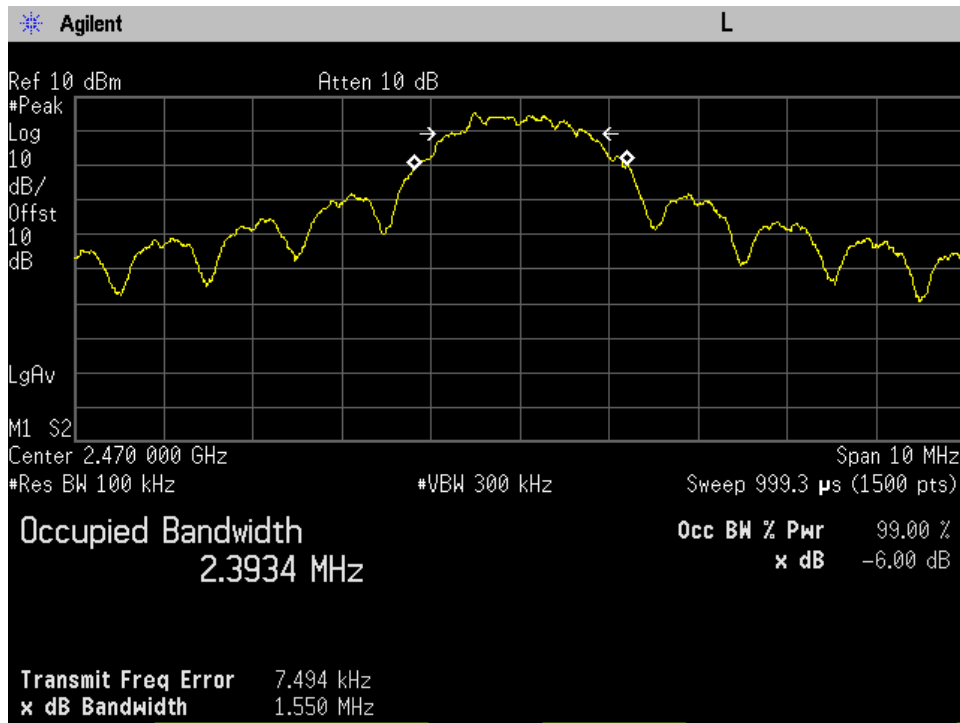

Annex C1 Roaming Device Occupied Bandwidth

High CH_BLE_OCBW

Low CH_BLE_OCBW

Mid CH_BLE_OCBW

Annex C2 Base Unit

Occupied Bandwidth

High CH_ANT_OCBW

High CH_BLE_OCBW

High CH_Zigbee 0_OCBW

High CH_Zigbee 1_OCBW

Low CH_ANT_OCBW

Low CH_BLE_OCBW

Low CH_Port 0_Zigbee_OCBW

Low CH_Port 1_Zigbee_OCBW

Mid CH_ANT_OCBW

Mid CH_BLE_OCBW