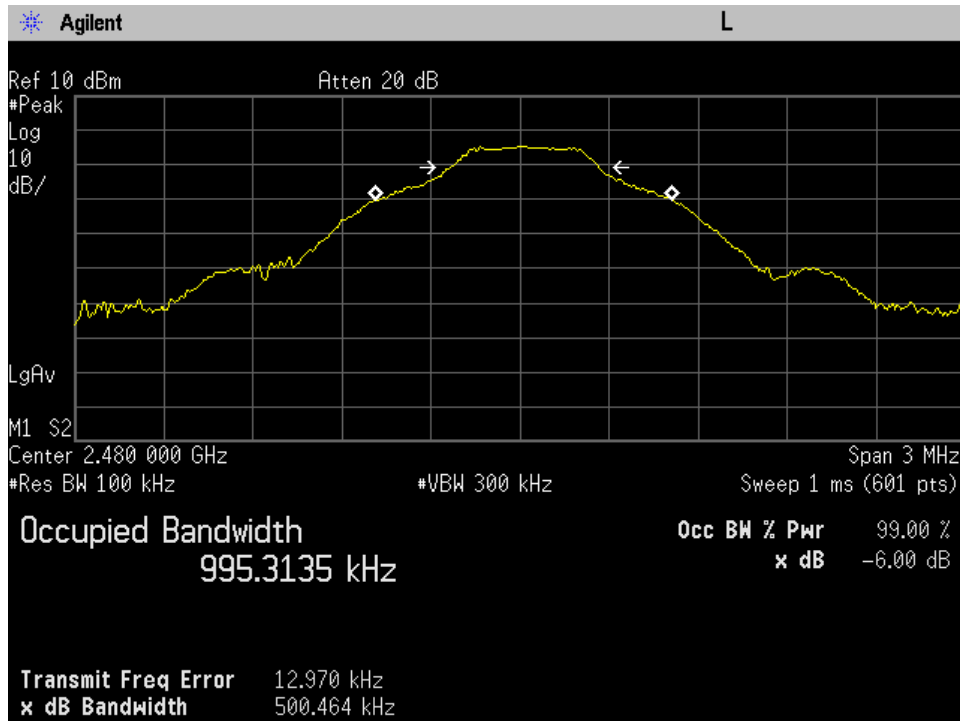

Annex C1 Roaming Device Occupied Bandwidth

High CH_BLE_OCBW

Low CH_BLE_OCBW

Mid CH_BLE_OCBW

Annex C2 Base Unit

Occupied Bandwidth

High CH_ANT_OCBW

High CH_BLE_OCBW

High CH_Zigbee 0_OCBW

High CH_Zigbee 1_OCBW

Low CH_ANT_OCBW

Low CH_BLE_OCBW

Low CH_Port 0_Zigbee_OCBW

Low CH_Port 1_Zigbee_OCBW

Mid CH_ANT_OCBW

Mid CH_BLE_OCBW