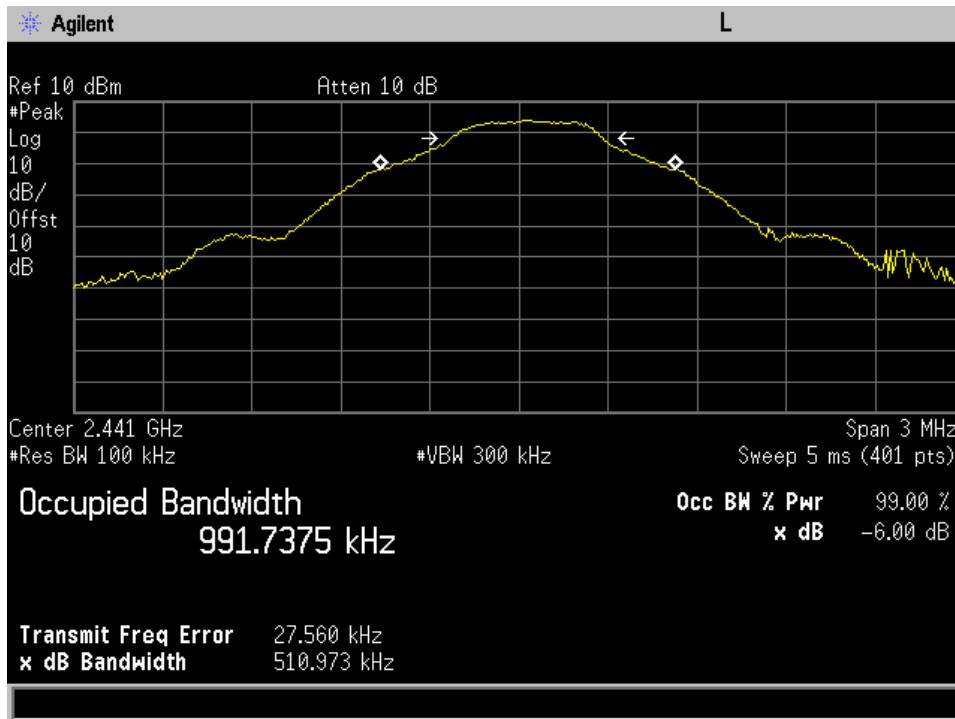

Annex C1 Roaming Device Occupied Bandwidth

High CH_BLE_OCBW

Low CH_BLE_OCBW

Mid CH_BLE_OCBW

Annex C2 Base Unit

Occupied Bandwidth

High CH_ANT_OCBW

High CH_BLE_OCBW

High CH_Zigbee 0_OCBW

High CH_Zigbee 1_OCBW

Low CH_ANT_OCBW

Low CH_BLE_OCBW

Low CH_Port 0_Zigbee_OCBW

Low CH_Port 1_Zigbee_OCBW

Mid CH_ANT_OCBW

Mid CH_BLE_OCBW