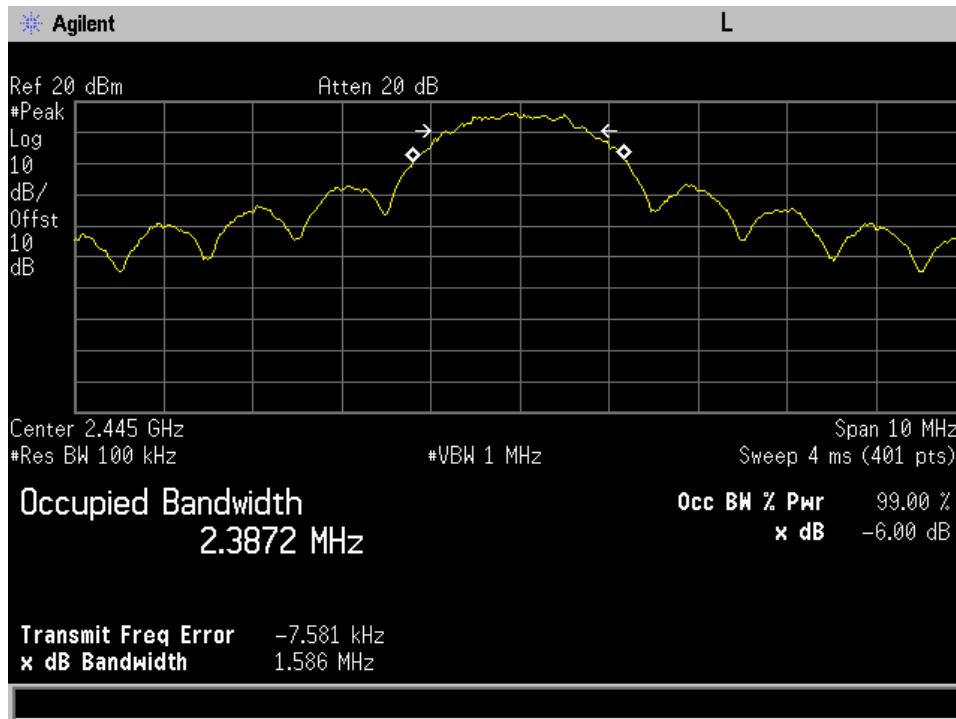

Mid CH_Port 0_Zigbee_OCBW