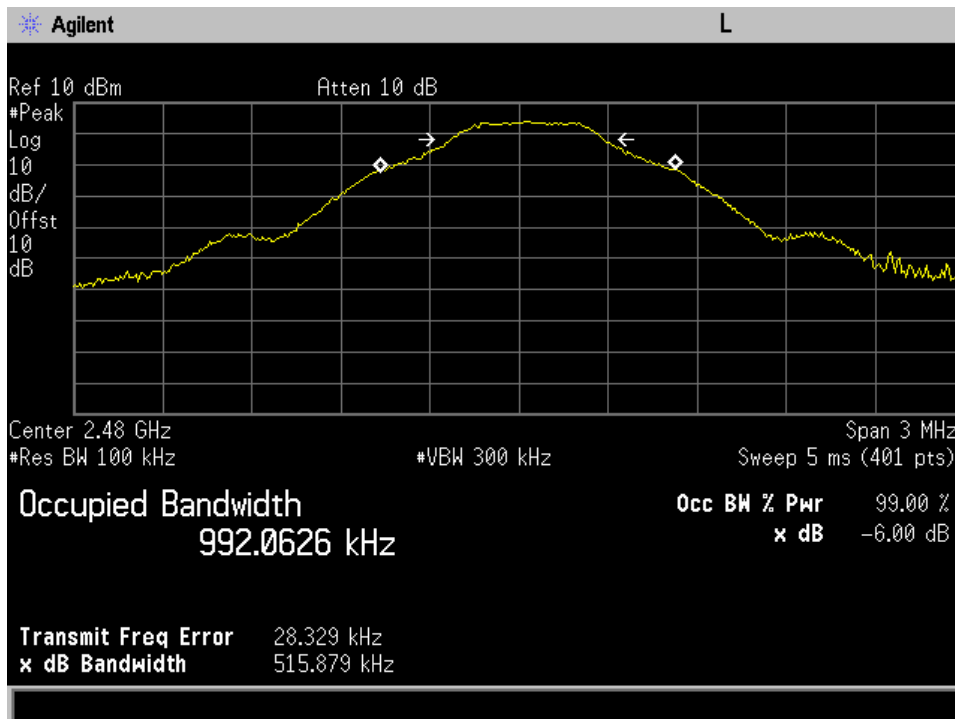

Annex C1 Roaming Device Occupied Bandwidth

High CH_BLE_OCBW

Low CH_BLE_OCBW

Mid CH_BLE_OCBW

Annex C2 Base Unit

Occupied Bandwidth

High CH_ANT_OCBW

High CH_BLE_OCBW

High CH_Zigbee 0_OCBW

High CH_Zigbee 1_OCBW

Low CH_ANT_OCBW

Low CH_BLE_OCBW

Low CH_Port 0_Zigbee_OCBW

Low CH_Port 1_Zigbee_OCBW

Mid CH_ANT_OCBW

Mid CH_BLE_OCBW