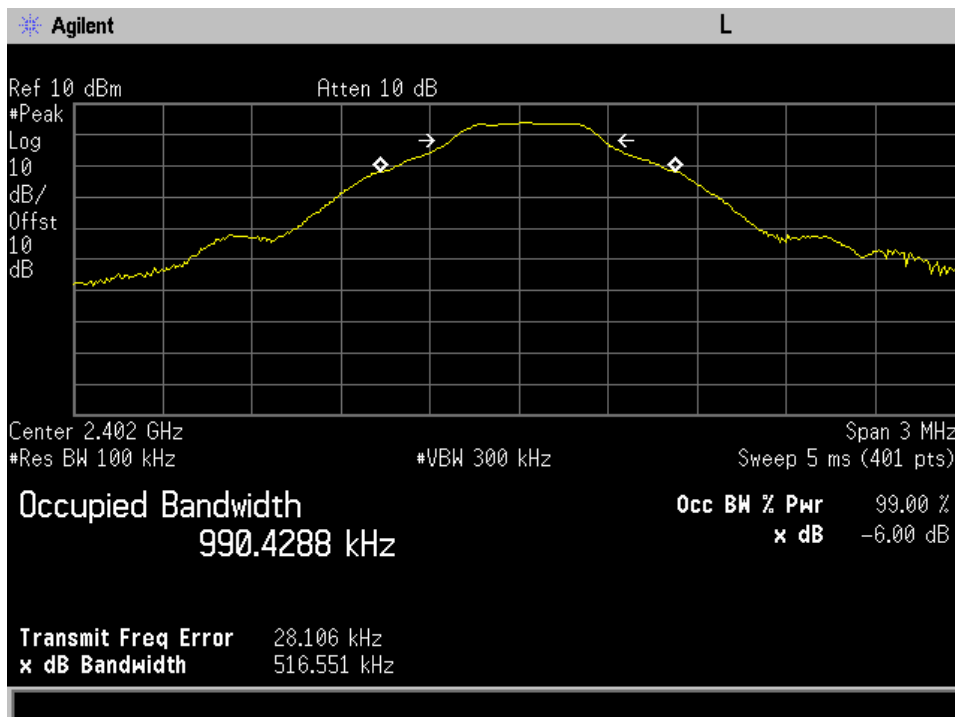

Annex C1 Roaming Device Occupied Bandwidth

High CH_BLE_OCBW

Low CH_BLE_OCBW

Mid CH_BLE_OCBW

Annex C2 Base Unit

Occupied Bandwidth

High CH_ANT_OCBW

High CH_BLE_OCBW

High CH_Zigbee 0_OCBW

High CH_Zigbee 1_OCBW

Low CH_ANT_OCBW

Low CH_BLE_OCBW

Low CH_Port 0_Zigbee_OCBW

Low CH_Port 1_Zigbee_OCBW

Mid CH_ANT_OCBW

Mid CH_BLE_OCBW