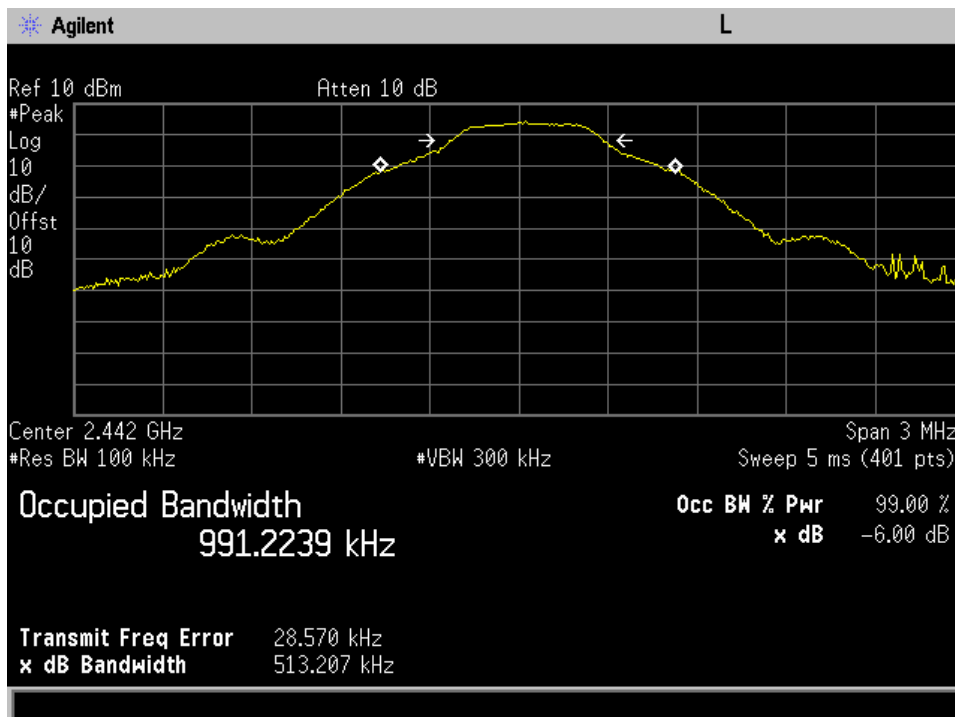

Annex C1 Roaming Device Occupied Bandwidth

High CH_BLE_OCBW

Low CH_BLE_OCBW

Mid CH_BLE_OCBW

Annex C2 Base Unit

Occupied Bandwidth

High CH_ANT_OCBW

High CH_BLE_OCBW

High CH_Zigbee 0_OCBW

High CH_Zigbee 1_OCBW

Low CH_ANT_OCBW

Low CH_BLE_OCBW

Low CH_Port 0_Zigbee_OCBW

Low CH_Port 1_Zigbee_OCBW

Mid CH_ANT_OCBW

Mid CH_BLE_OCBW