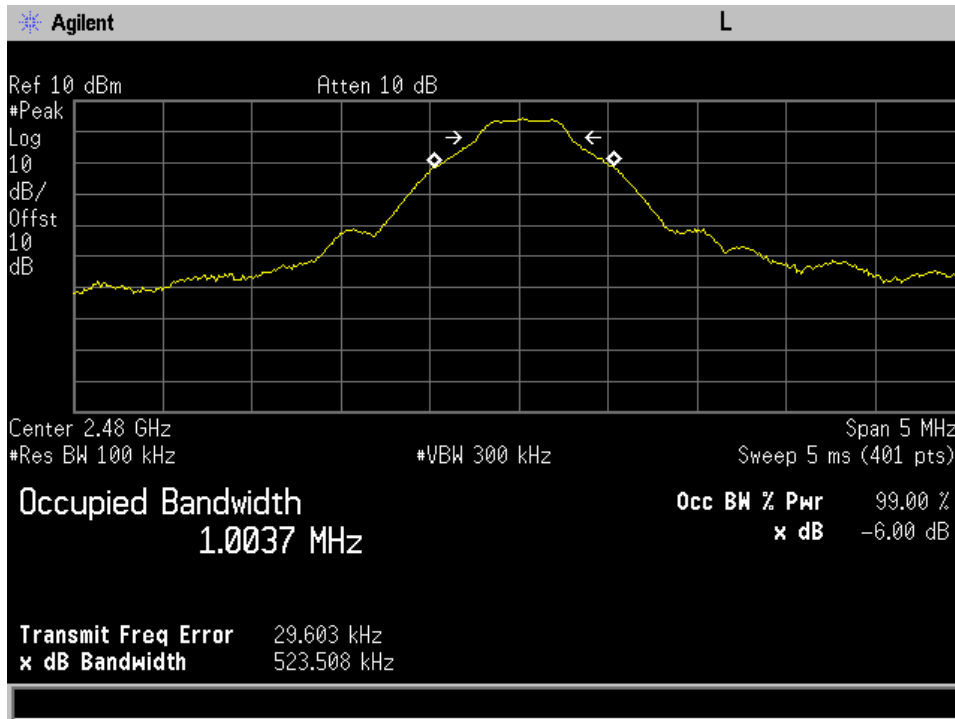

Annex C1 Roaming Device Occupied Bandwidth

High CH_BLE_OCBW

Low CH_BLE_OCBW

Mid CH_BLE_OCBW

Annex C2 Base Unit

Occupied Bandwidth

High CH_ANT_OCBW

High CH_BLE_OCBW

High CH_Zigbee 0_OCBW

High CH_Zigbee 1_OCBW

Low CH_ANT_OCBW

Low CH_BLE_OCBW

Low CH_Port 0_Zigbee_OCBW

Low CH_Port 1_Zigbee_OCBW

Mid CH_ANT_OCBW

Mid CH_BLE_OCBW