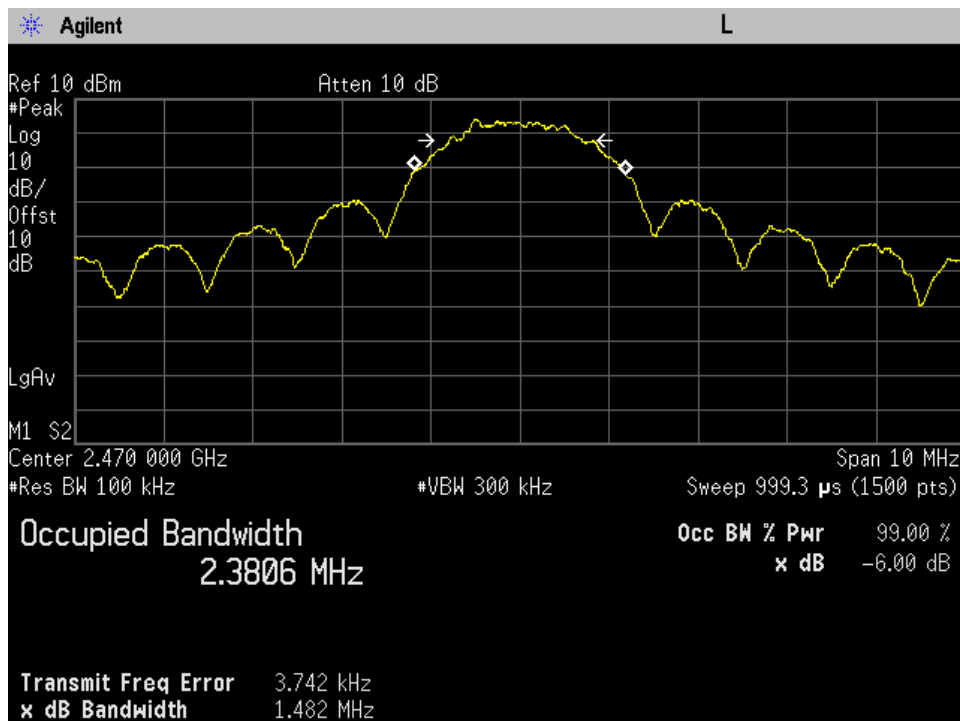

Annex C1 Roaming Device Occupied Bandwidth

High CH_BLE_OCBW

Low CH_BLE_OCBW

Mid CH_BLE_OCBW

Annex C2 Base Unit

Occupied Bandwidth

High CH_ANT_OCBW

High CH_BLE_OCBW

High CH_Zigbee 0_OCBW

High CH_Zigbee 1_OCBW

Low CH_ANT_OCBW

Low CH_BLE_OCBW

Low CH_Port 0_Zigbee_OCBW

Low CH_Port 1_Zigbee_OCBW

Mid CH_ANT_OCBW

Mid CH_BLE_OCBW