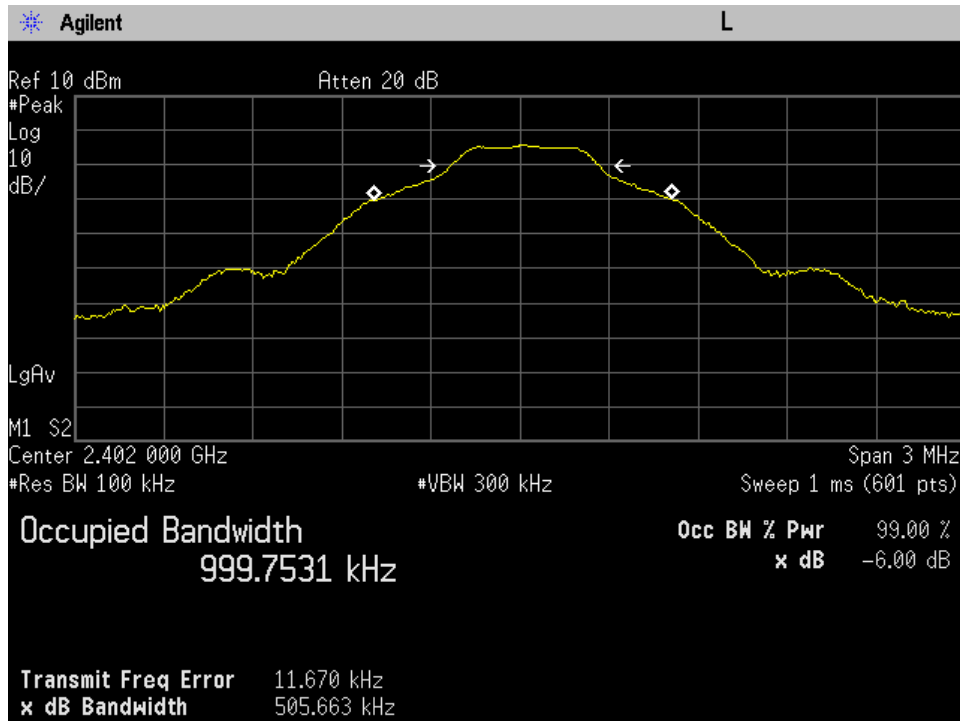

Annex C1 Roaming Device Occupied Bandwidth

High CH_BLE_OCBW

Low CH_BLE_OCBW

Mid CH_BLE_OCBW

Annex C2 Base Unit

Occupied Bandwidth

High CH_ANT_OCBW

High CH_BLE_OCBW

High CH_Zigbee 0_OCBW

High CH_Zigbee 1_OCBW

Low CH_ANT_OCBW

Low CH_BLE_OCBW

Low CH_Port 0_Zigbee_OCBW

Low CH_Port 1_Zigbee_OCBW

Mid CH_ANT_OCBW

Mid CH_BLE_OCBW