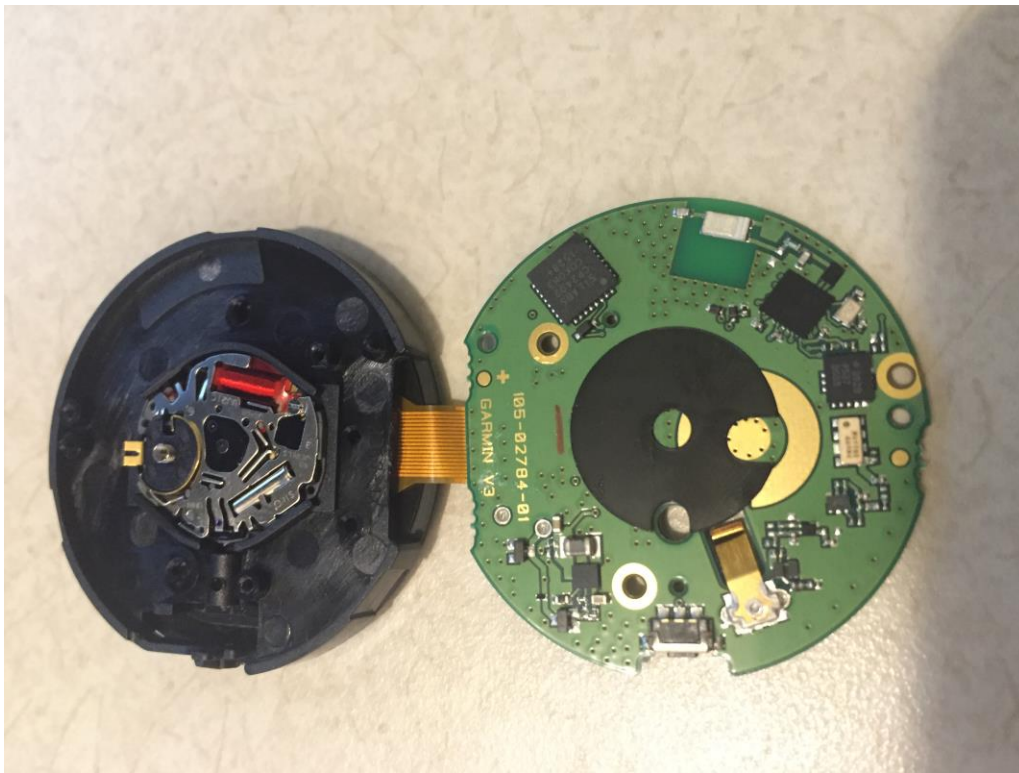

Antenna

Rogers Labs, Inc.
4405 West 259th Terrace
Louisburg, KS 66053
Phone/Fax: (913) 837-3214
Revision 1

Garmin International, Inc.
Model: A02784
Test #: 160121
Test to: 47CFR 15C, RSS-210
File: A02784 Short Term Conf IntPho

SN: 55596b
FCC ID: IPH-02784
IC: 1792A- 02784
Date: March 19, 2016
Page 1 of 2

Rogers Labs, Inc.
4405 West 259th Terrace
Louisburg, KS 66053
Phone/Fax: (913) 837-3214
Revision 1

Garmin International, Inc.
Model: A02784
Test #: 160121
Test to: 47CFR 15C, RSS-210
File: A02784 Short Term Conf IntPho