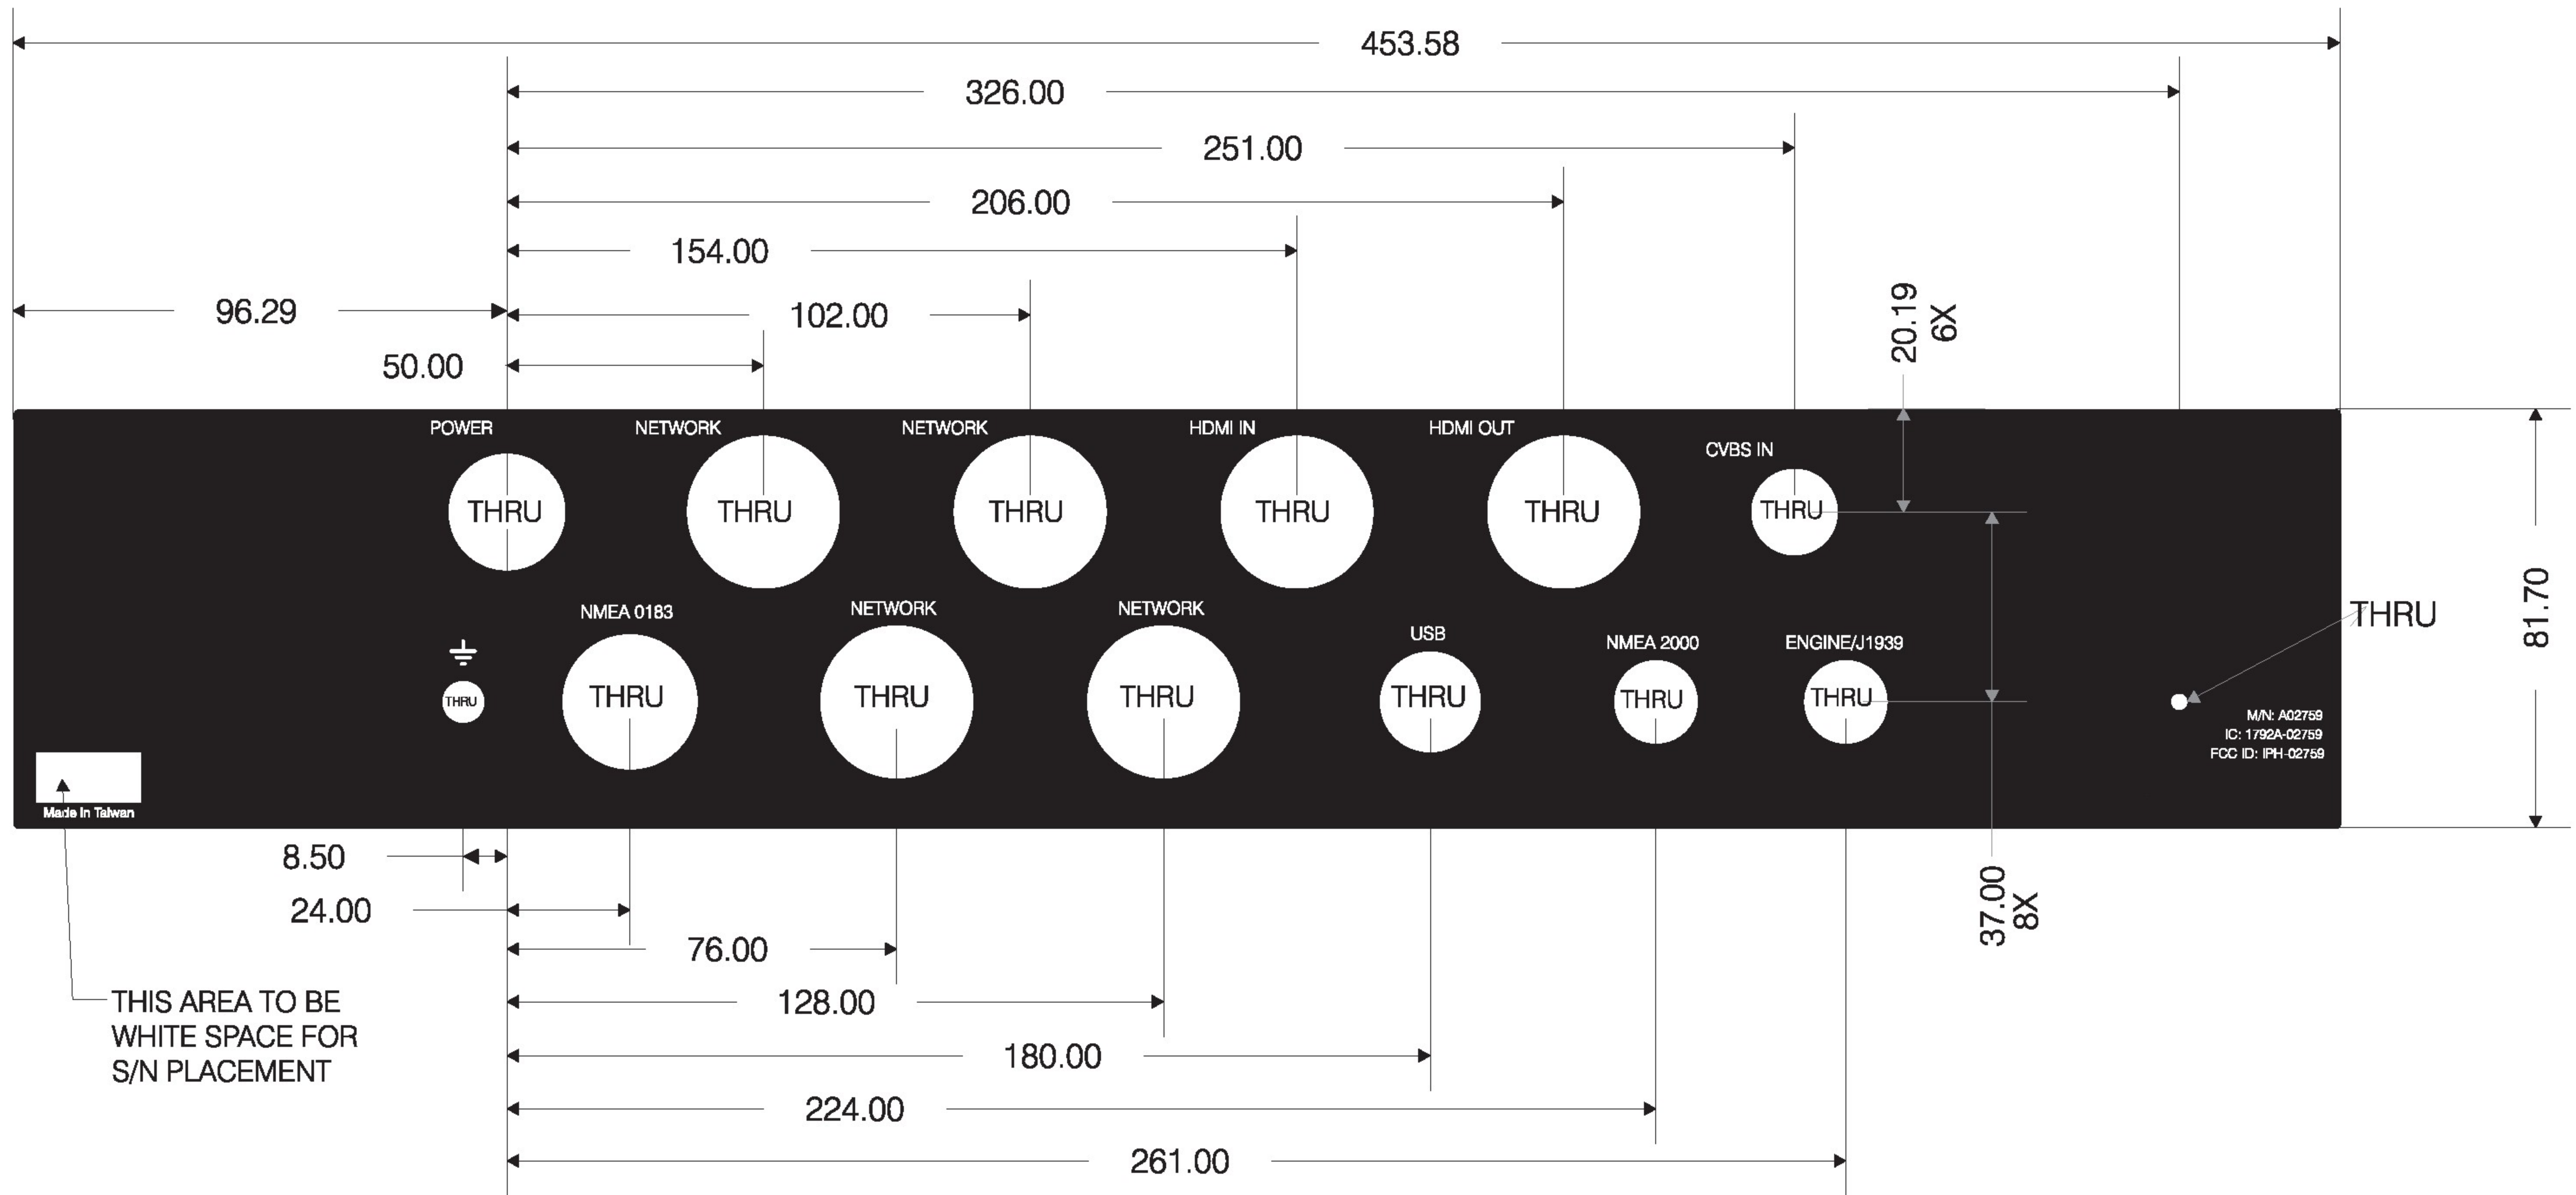

REVISIONS			
REV	DESCRIPTION	DATE	ECO No.
A	PRODUCTION RELEASE	9/30/15	133209

Made In Taiwan

CONFIDENTIAL		GARMIN® Garmin Ltd. or its subsidiaries c/o Garmin International, Inc. 1200 E. 151st Street Olathe, Kansas 66062 U.S.A.	
This drawing and the specifications contained herein are the property of Garmin Ltd. or its subsidiaries and may not be reproduced or used in whole or in part as the basis for manufacture or sale of products without written permission.			
DRWN.	JES	DATE	05/11/15
TOLERANCE UNLESS NOTED OTHERWISE		TITLE	
ENGLISH UNITS	METRIC UNITS	SIZE	DWG. NO.
.XX ±.010	.X ±.25	B	
.XXX ±.005	.XX ±.13	SCALE	REV.
HOLES ±.003	HOLES ±.08		
ANGLES +/- 0.5°		SHT.	1 OF 1