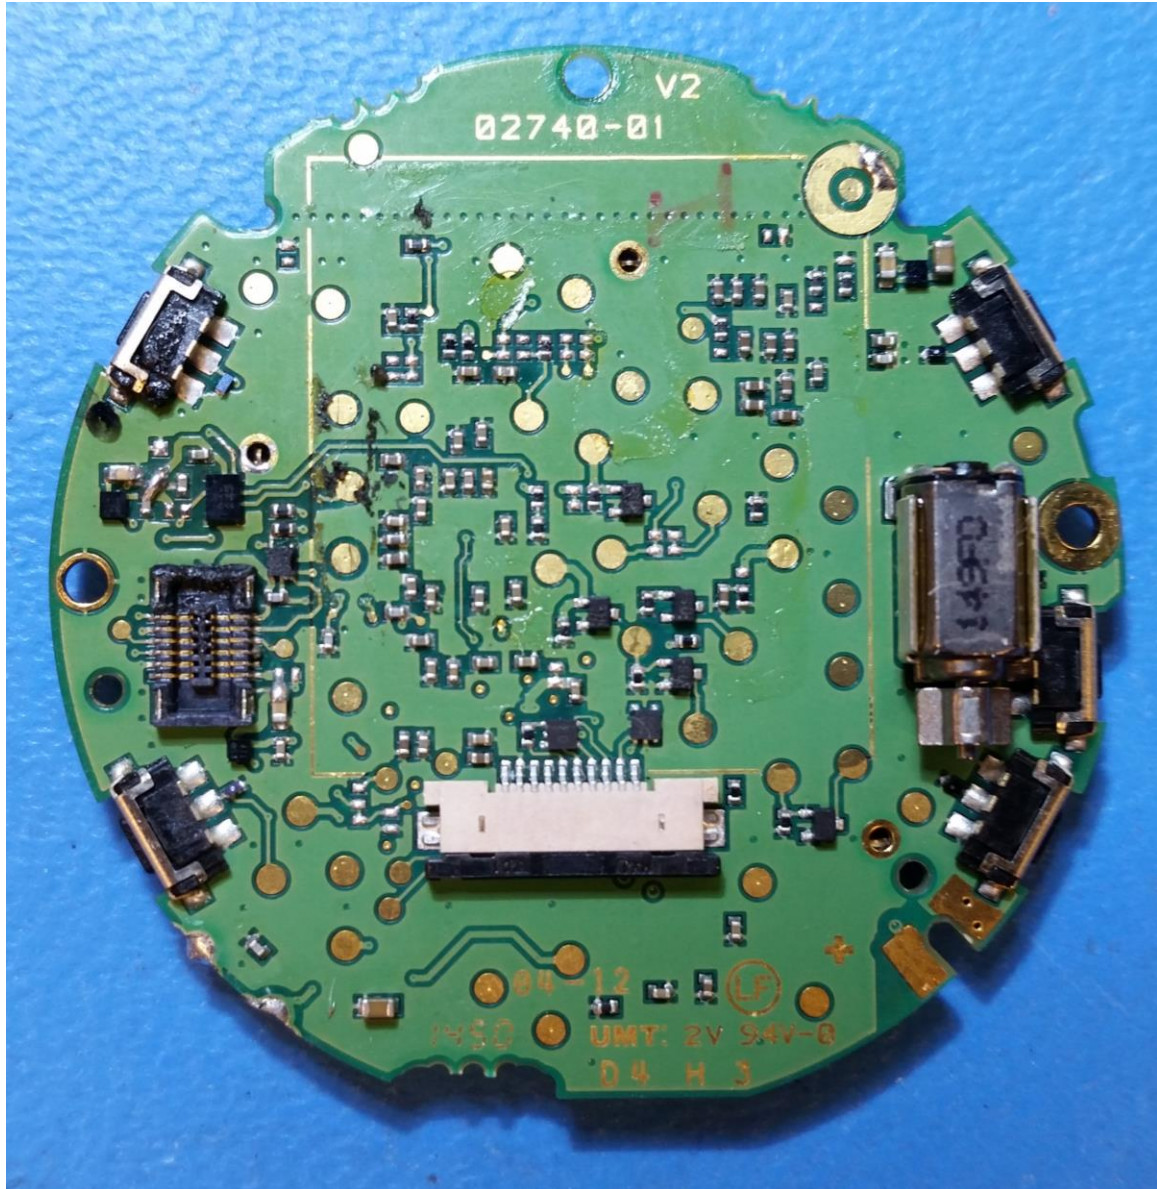

Rogers Labs, Inc.  
4405 W. 259th Terrace  
Louisburg, KS 66053  
Phone/Fax: (913) 837-3214  
Revision 1

Garmin International, Inc.  
Model: A02740  
Test #: 150225  
Test to: CFR47 (15C), RSS-210  
File: Short Term Conf IntPho A02740

SN: 3898893730  
FCC ID#: IPH-02740  
IC: 1792A-02740  
Date: April 13, 2015  
Page 1 of 3

Rogers Labs, Inc.  
4405 W. 259th Terrace  
Louisburg, KS 66053  
Phone/Fax: (913) 837-3214  
Revision 1

Garmin International, Inc.  
Model: A02740  
Test #: 150225  
Test to: CFR47 (15C), RSS-210  
File: Short Term Conf IntPho A02740

SN: 3898893730  
FCC ID#: IPH-02740  
IC: 1792A-02740  
Date: April 13, 2015  
Page 2 of 3

Rogers Labs, Inc.  
4405 W. 259th Terrace  
Louisburg, KS 66053  
Phone/Fax: (913) 837-3214  
Revision 1

Garmin International, Inc.  
Model: A02740  
Test #: 150225  
Test to: CFR47 (15C), RSS-210  
File: Short Term Conf IntPho A02740