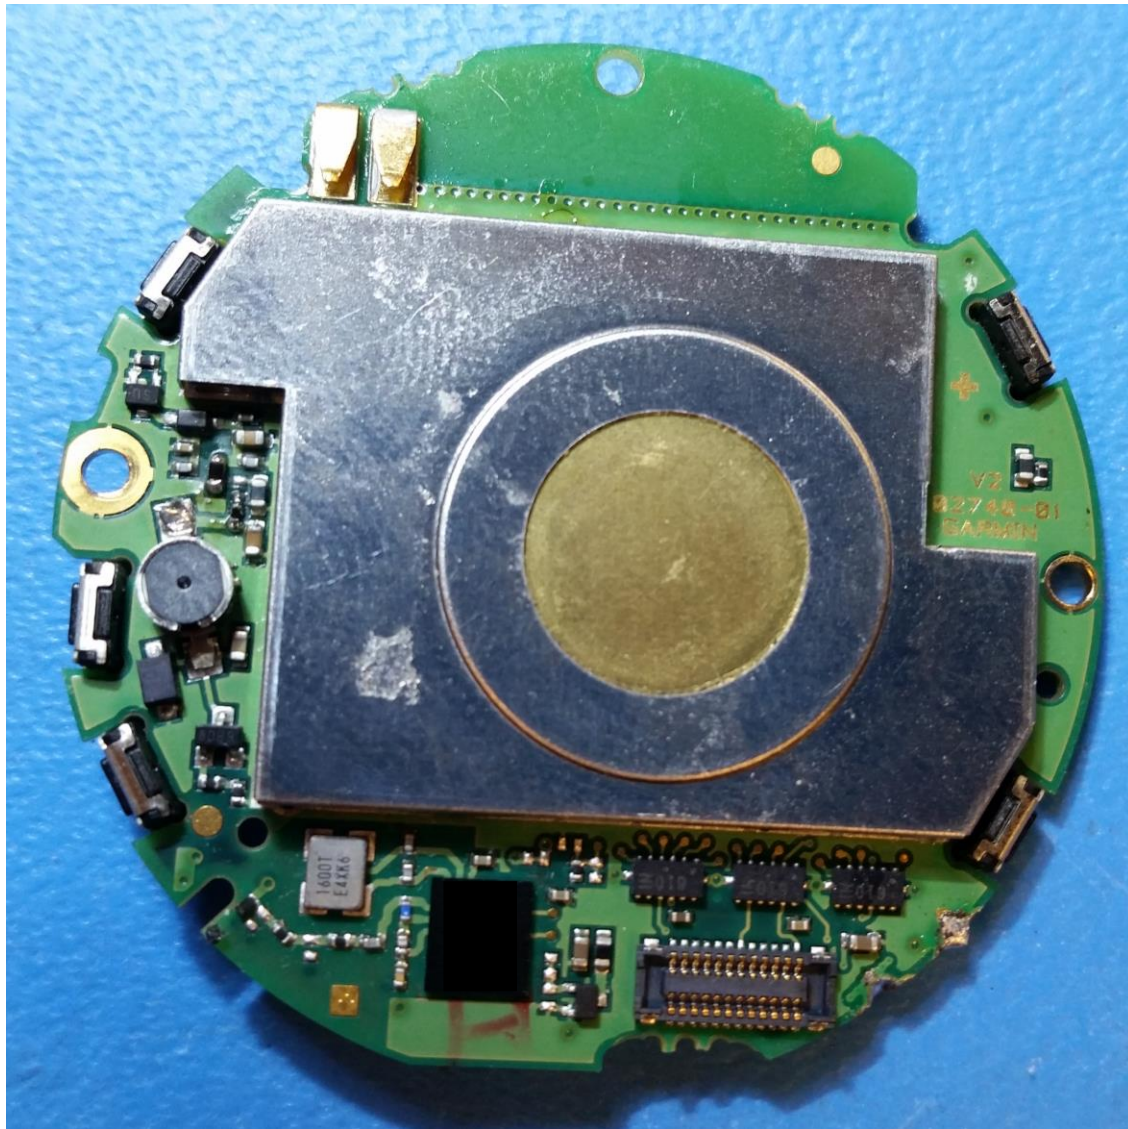

Rogers Labs, Inc.  
4405 W. 259th Terrace  
Louisburg, KS 66053  
Phone/Fax: (913) 837-3214  
Revision 1

Garmin International, Inc.  
Model: A02740  
Test #: 150225  
Test to: CFR47 (15C), RSS-210  
File: Short Term Conf IntPho A02740

SN: 3898893730  
FCC ID#: IPH-02740  
IC: 1792A-02740  
Date: April 13, 2015  
Page 1 of 3

Rogers Labs, Inc.  
4405 W. 259th Terrace  
Louisburg, KS 66053  
Phone/Fax: (913) 837-3214  
Revision 1

Garmin International, Inc.  
Model: A02740  
Test #: 150225  
Test to: CFR47 (15C), RSS-210  
File: Short Term Conf IntPho A02740

SN: 3898893730  
FCC ID#: IPH-02740  
IC: 1792A-02740  
Date: April 13, 2015  
Page 2 of 3

Rogers Labs, Inc.  
4405 W. 259th Terrace  
Louisburg, KS 66053  
Phone/Fax: (913) 837-3214  
Revision 1

Garmin International, Inc.  
Model: A02740  
Test #: 150225  
Test to: CFR47 (15C), RSS-210  
File: Short Term Conf IntPho A02740