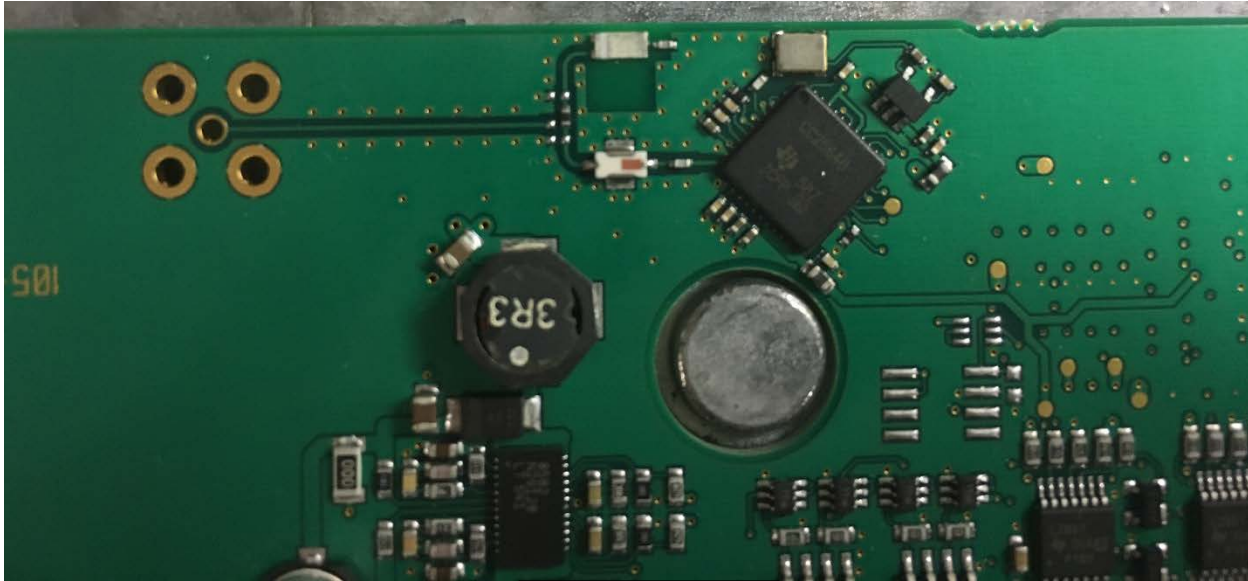

Internal photos

324905-2RADWL

Date of issue: [Click here to enter a date.](#)

Applicant:

Garmin International, Inc.

Product:

GMA 1360D, GMA 36B

Model:

GMN-01340

Variants:

GMN-01627

FCC ID:

IPH-0272500

IC Registration number:

1792A-0272500

Section 1. Internal photos

Radio circuit
top

Radio circuit top close-up

Radio circuit bottom close-up