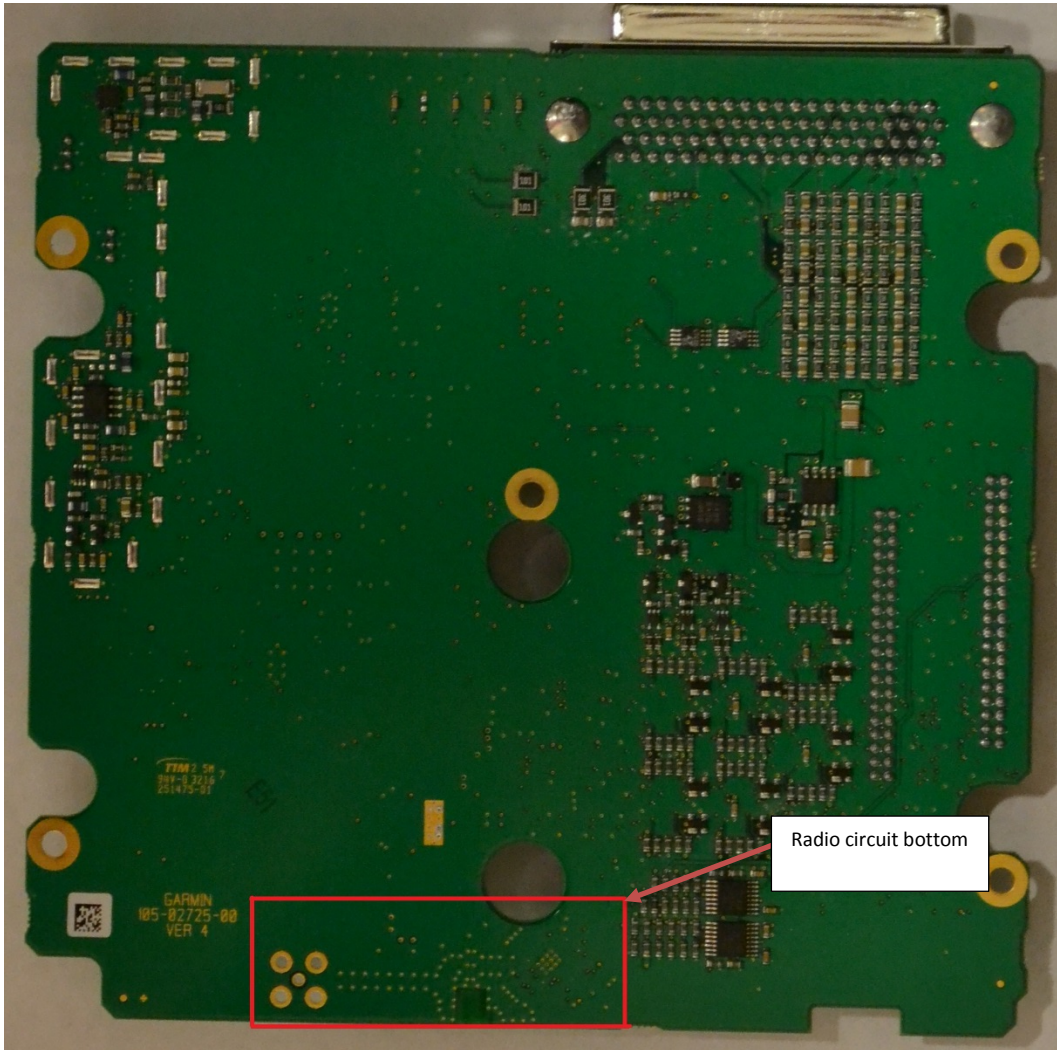

GMN-01340

Variants:

GMN-01627

FCC ID:

IPH-0272500

IC Registration number:

1792A-0272500

Section 1. Internal photos

Radio circuit
top

Radio circuit top close-up

Radio circuit bottom close-up