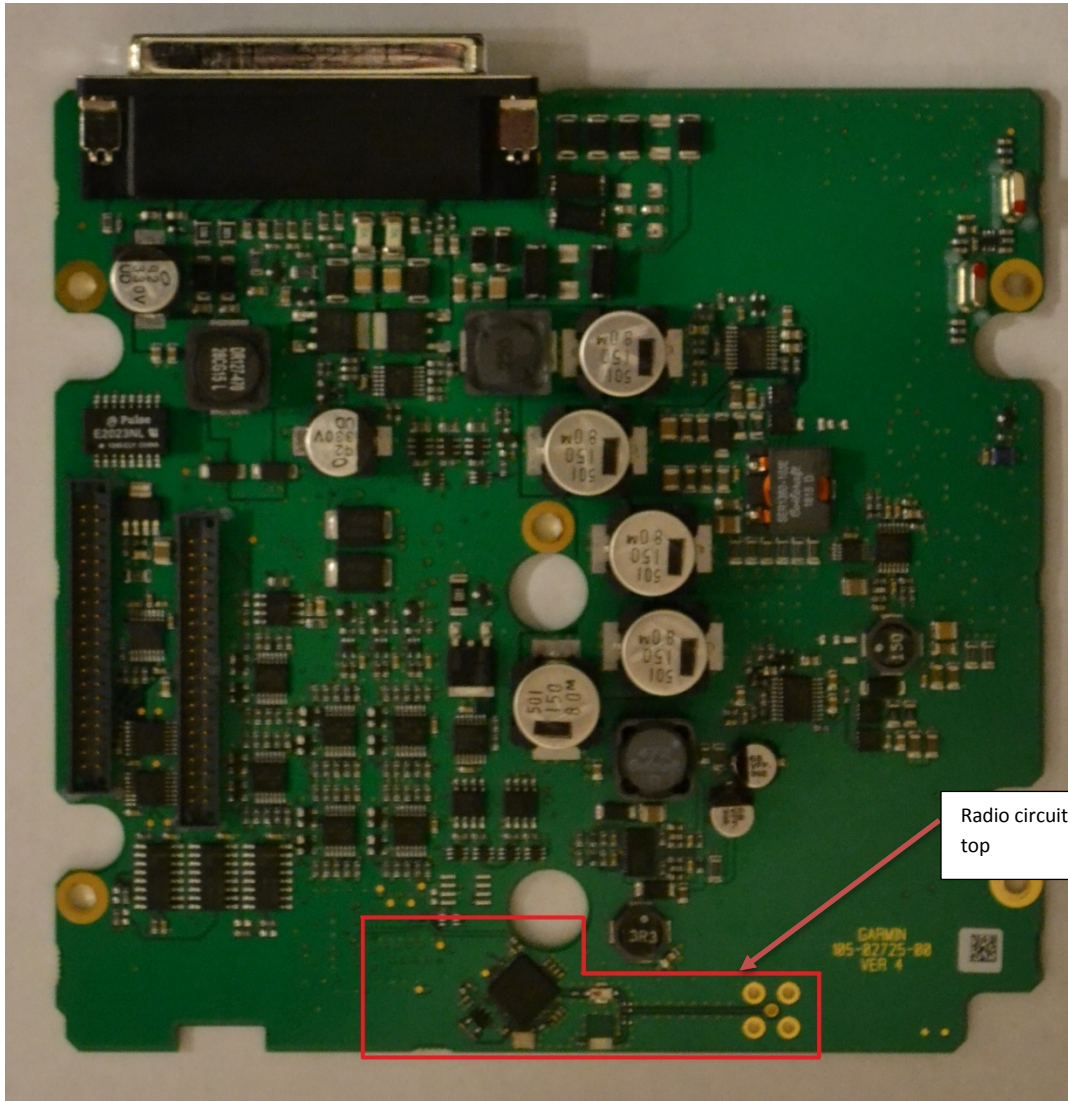

Internal photos

324905-2RADWL

Date of issue: [Click here to enter a date.](#)

Applicant:

Garmin International, Inc.

Product:

GMA 1360D, GMA 36B

Model:

GMN-01340

Variants:

GMN-01627

FCC ID:

IPH-0272500

IC Registration number:

1792A-0272500

Section 1. Internal photos

Radio circuit
top

Radio circuit top close-up

Radio circuit bottom close-up