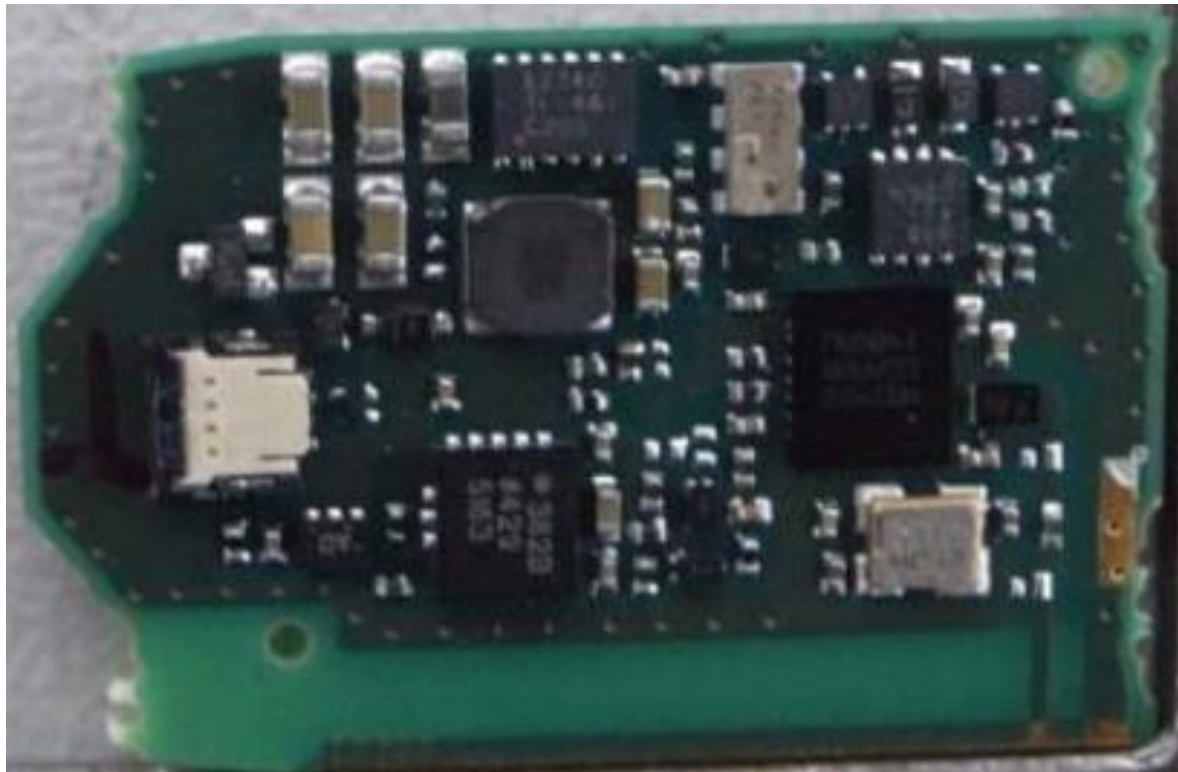

Internal Photographs

Rogers Labs, Inc.  
4405 W. 259th Terrace  
Louisburg, KS 66053  
Phone/Fax: (913) 837-3214  
Revision 1

Garmin International, Inc.  
Model: A02681  
Test #: 141017  
Test to: CFR47 (15.249), RSS-210  
File: Short Term Conf IntPho A02681

SN: 3891929562  
FCC ID#: IPH-02681  
IC: 1792A-02681  
Date: December 16, 2014  
Page 1 of 2

Rogers Labs, Inc.  
4405 W. 259th Terrace  
Louisburg, KS 66053  
Phone/Fax: (913) 837-3214  
Revision 1

Garmin International, Inc.  
Model: A02681  
Test #: 141017  
Test to: CFR47 (15.249), RSS-210  
File: Short Term Conf IntPho A02681