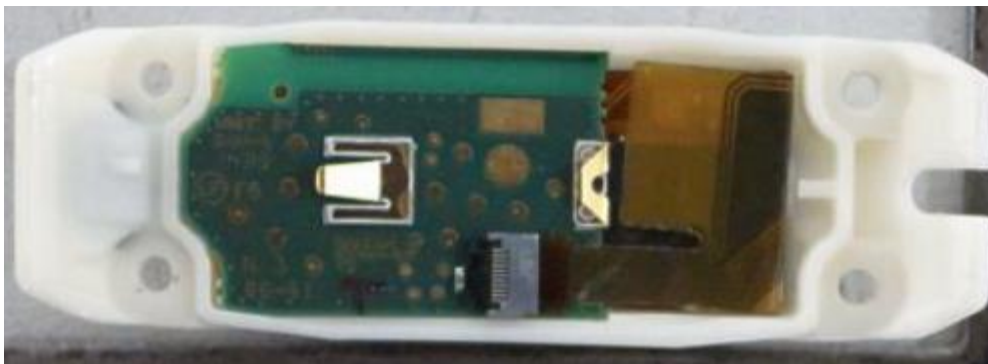

Internal Photographs

Rogers Labs, Inc.  
4405 W. 259th Terrace  
Louisburg, KS 66053  
Phone/Fax: (913) 837-3214  
Revision 1

Garmin International, Inc.  
Model: A02681  
Test #: 141017  
Test to: CFR47 (15.249), RSS-210  
File: Short Term Conf IntPho A02681

SN: 3891929562  
FCC ID#: IPH-02681  
IC: 1792A-02681  
Date: December 16, 2014  
Page 1 of 2

Rogers Labs, Inc.  
4405 W. 259th Terrace  
Louisburg, KS 66053  
Phone/Fax: (913) 837-3214  
Revision 1

Garmin International, Inc.  
Model: A02681  
Test #: 141017  
Test to: CFR47 (15.249), RSS-210  
File: Short Term Conf IntPho A02681