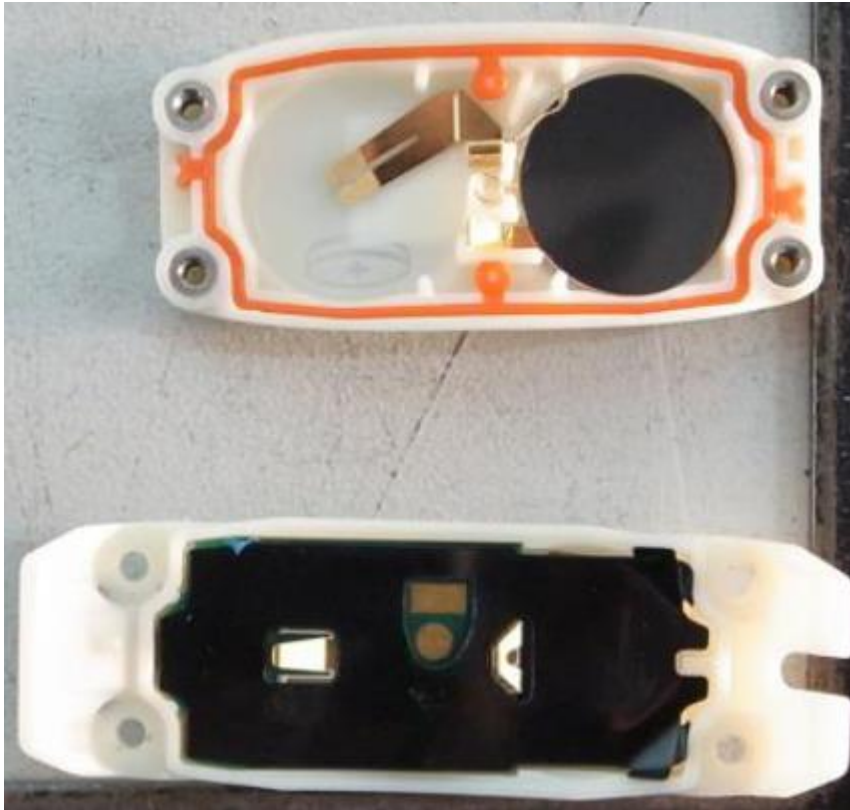

Internal Photographs

Rogers Labs, Inc.  
4405 W. 259th Terrace  
Louisburg, KS 66053  
Phone/Fax: (913) 837-3214  
Revision 1

Garmin International, Inc.  
Model: A02681  
Test #: 141017  
Test to: CFR47 (15.249), RSS-210  
File: Short Term Conf IntPho A02681

SN: 3891929562  
FCC ID#: IPH-02681  
IC: 1792A-02681  
Date: December 16, 2014  
Page 1 of 2

Rogers Labs, Inc.  
4405 W. 259th Terrace  
Louisburg, KS 66053  
Phone/Fax: (913) 837-3214  
Revision 1

Garmin International, Inc.  
Model: A02681  
Test #: 141017  
Test to: CFR47 (15.249), RSS-210  
File: Short Term Conf IntPho A02681