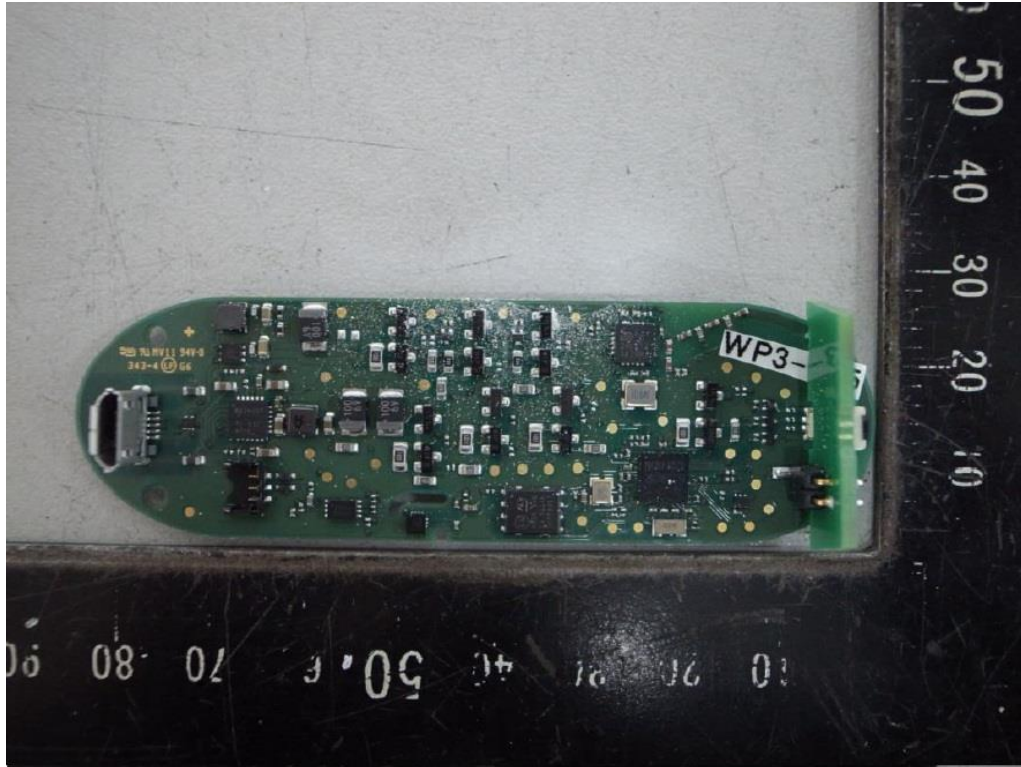

Internal Photographs

Rogers Labs, Inc.  
4405 W. 259th Terrace  
Louisburg, KS 66053  
Phone/Fax: (913) 837-3214  
Revision 1

Garmin International, Inc.  
Model: A02669  
Test #: 150422  
Test to: CFR47 15C, RSS-210  
File: A02669 IntPho

SN: 33265  
FCC ID#: IPH-02669  
IC: 1792A-02669  
Date: July 15, 2015  
Page 1 of 2

Rogers Labs, Inc.  
4405 W. 259th Terrace  
Louisburg, KS 66053  
Phone/Fax: (913) 837-3214  
Revision 1

Garmin International, Inc.  
Model: A02669  
Test #: 150422  
Test to: CFR47 15C, RSS-210  
File: A02669 IntPho