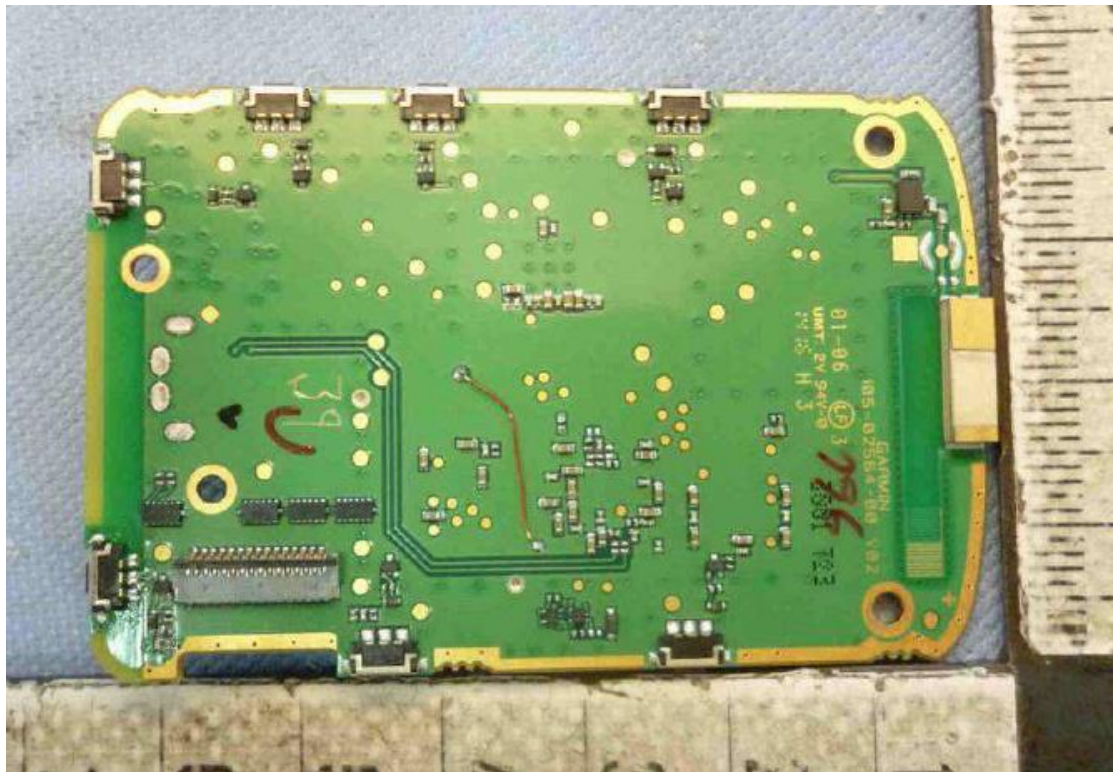

Internal Photographs

Rogers Labs, Inc.
4405 W. 259th Terrace
Louisburg, KS 66053
Phone/Fax: (913) 837-3214
Revision 1

Garmin International, Inc.
Model: A02564
Test #: 141010
Test to: CFR47 (15.249), RSS-210
File: A02564 Short Term Conf IntPho

SN: 3892059915
FCC ID#: IPH-02564
IC: 1792A-02564
Date: June 24, 2015
Page 1 of 2

Rogers Labs, Inc.
4405 W. 259th Terrace
Louisburg, KS 66053
Phone/Fax: (913) 837-3214
Revision 1

Garmin International, Inc.
Model: A02564
Test #: 141010
Test to: CFR47 (15.249), RSS-210
File: A02564 Short Term Conf IntPho