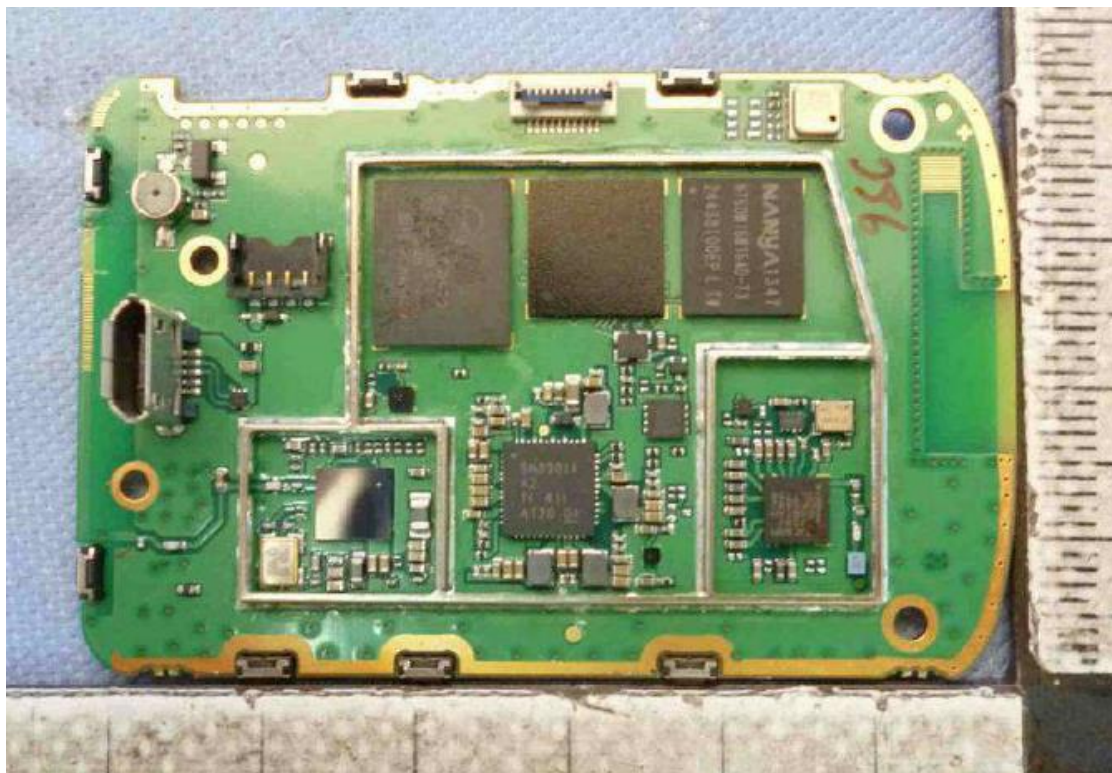

Internal Photographs

Rogers Labs, Inc.
4405 W. 259th Terrace
Louisburg, KS 66053
Phone/Fax: (913) 837-3214
Revision 1

Garmin International, Inc.
Model: A02564
Test #: 141010
Test to: CFR47 (15.249), RSS-210
File: A02564 Short Term Conf IntPho

SN: 3892059915
FCC ID#: IPH-02564
IC: 1792A-02564
Date: June 24, 2015
Page 1 of 2

Rogers Labs, Inc.
4405 W. 259th Terrace
Louisburg, KS 66053
Phone/Fax: (913) 837-3214
Revision 1

Garmin International, Inc.
Model: A02564
Test #: 141010
Test to: CFR47 (15.249), RSS-210
File: A02564 Short Term Conf IntPho