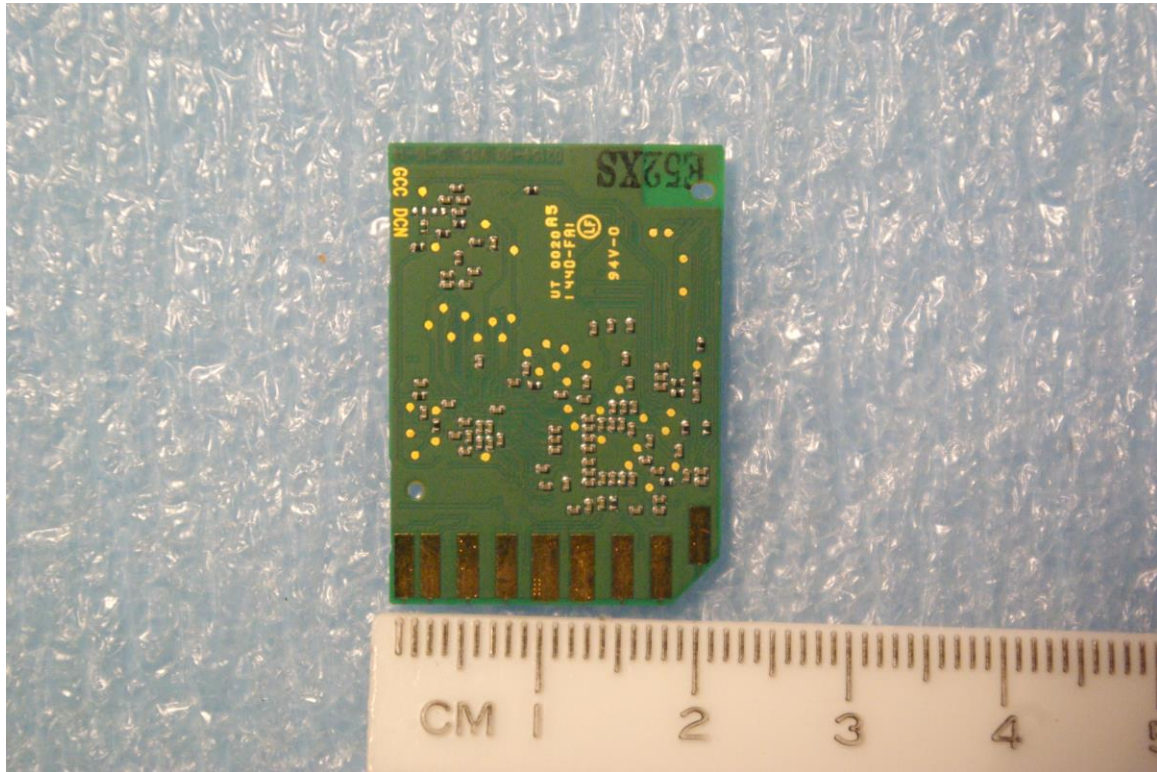

Antenna structure

Rogers Labs, Inc.
 4405 W. 259th Terrace
 Louisburg, KS 66053
 Phone/Fax: (913) 837-3214
 Revision 1

Garmin International, Inc.
 Model: Flight Stream 510
 Test #: 151103
 Test to: CFR47 (15C), RSS-247
 File: FS510 Short Term Conf IntPho

SN: ENG1
 FCC ID: IPH-02154
 IC: 1792A-02154
 Date: December 10, 2015
 Page 1 of 2

Rogers Labs, Inc.
4405 W. 259th Terrace
Louisburg, KS 66053
Phone/Fax: (913) 837-3214
Revision 1

Garmin International, Inc.
Model: Flight Stream 510
Test #: 151103
Test to: CFR47 (15C), RSS-247
File: FS510 Short Term Conf IntPho

SN: ENG1
FCC ID: IPH-02154
IC: 1792A-02154
Date: December 10, 2015
Page 2 of 2