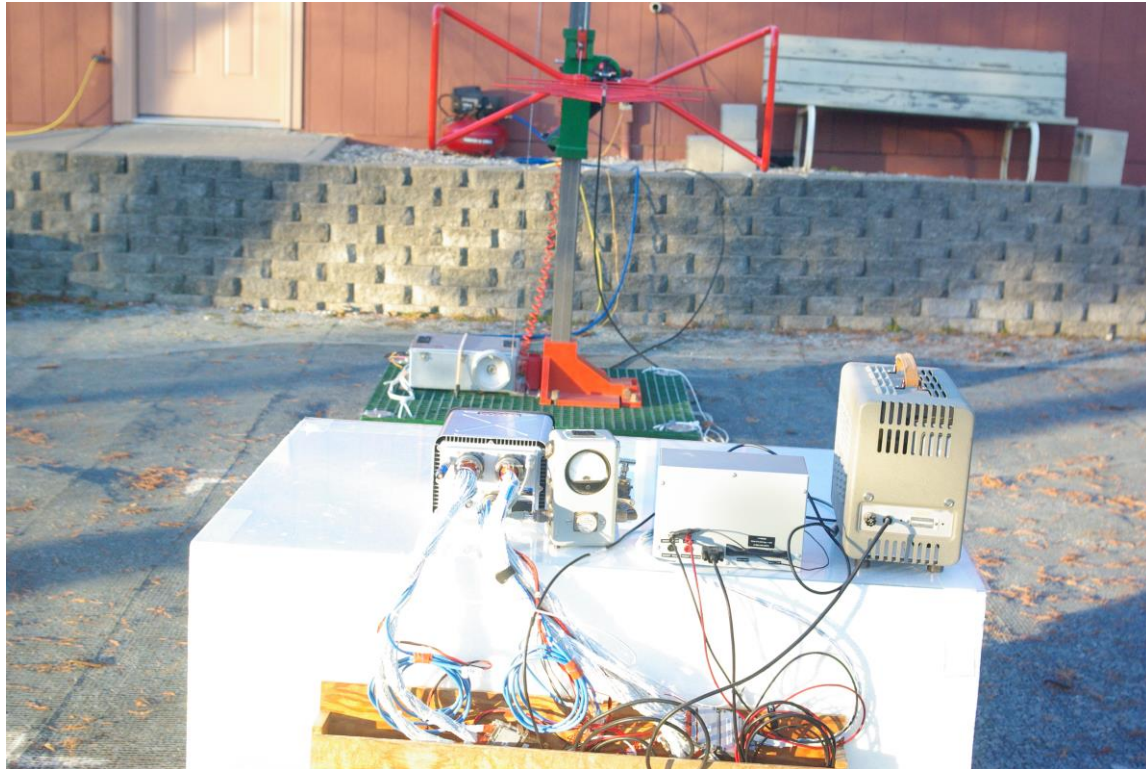

Test setup photographs

Rogers Labs, Inc.  
4405 West 259<sup>th</sup> Terrace  
Louisburg, KS 66053  
Phone/Fax: (913) 837-3214  
Revision 1

Garmin International, Inc.  
Model: GMN-01078  
Test #: 170102 GPN: 011-03013-00  
Test to: FCC Parts 2, 15 and 87, RSS-141  
File: GMN01078 Short Term Conf TSup