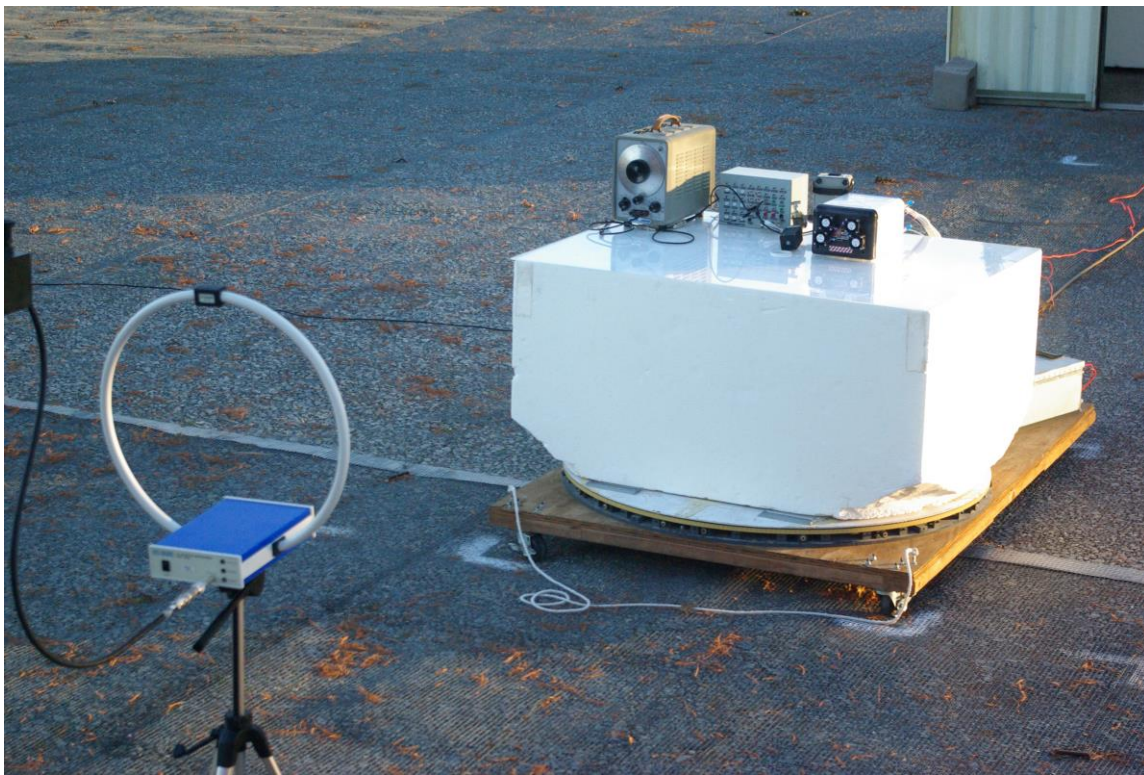

Rogers Labs, Inc.
4405 West 259th Terrace
Louisburg, KS 66053
Phone/Fax: (913) 837-3214
Revision 1

Garmin International, Inc.
Model: GMN-01078
Test #: 170102 GPN: 011-03013-00
Test to: FCC Parts 2, 15 and 87, RSS-141
File: GMN01078 Short Term Conf TSup

SN: 3RB000033
FCC ID: IPH-0212800
IC: 1792A-0212800
Date: February 6, 2017
Page 2 of 2