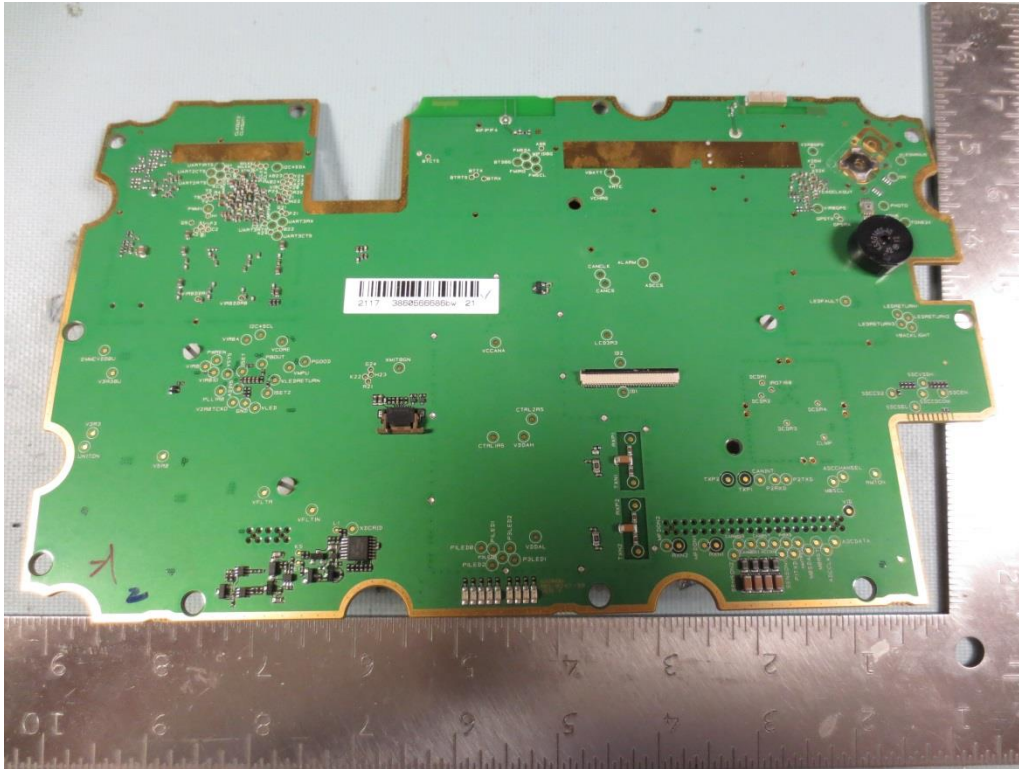

Internal Photographs  
Main Transmitter board front

Main Transmitter board rear

Rogers Labs, Inc.  
4405 W. 259th Terrace  
Louisburg, KS 66053  
Phone/Fax: (913) 837-3214  
Revision 1

Garmin International, Inc.  
Model: M3BPGT00 SN: 3860566770  
Test #: 130408  
Test to: CFR47 (15.249), RSS-210 (DXX)  
File: IntPho M3BPGT00 DXX

FCC ID#: IPH-02117  
IC: 1792A-02117  
Date: May 15, 2013  
Page 1 of 2

Connector Board Front

Connector Board Rear

Rogers Labs, Inc.  
4405 W. 259th Terrace  
Louisburg, KS 66053  
Phone/Fax: (913) 837-3214  
Revision 1

Garmin International, Inc.  
Model: M3BPGT00 SN: 3860566770  
Test #: 130408  
Test to: CFR47 (15.249), RSS-210 (DXX)  
File: IntPho M3BPGT00 DXX

FCC ID#: IPH-02117  
IC: 1792A-02117  
Date: May 15, 2013  
Page 2 of 2