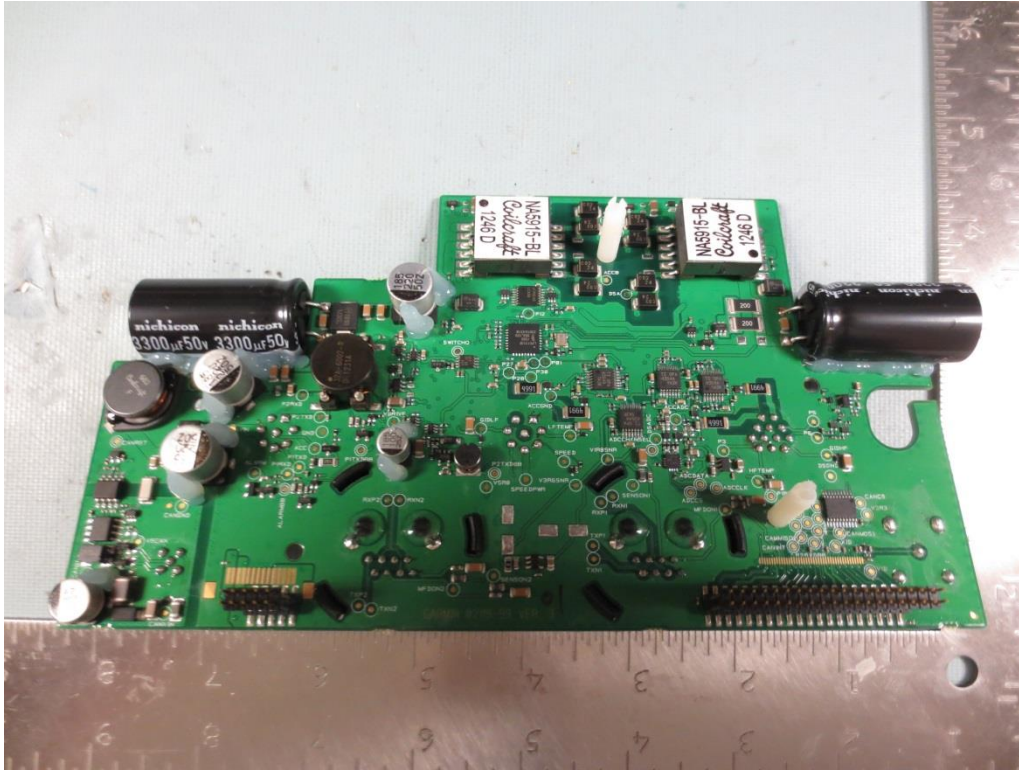

Internal Photographs  
Main Transmitter board front

Main Transmitter board rear

Rogers Labs, Inc.  
4405 W. 259th Terrace  
Louisburg, KS 66053  
Phone/Fax: (913) 837-3214  
Revision 1

Garmin International, Inc.  
Model: M3BPGT00 SN: 3860566770  
Test #: 130408  
Test to: CFR47 (15.249), RSS-210 (DXX)  
File: IntPho M3BPGT00 DXX

FCC ID#: IPH-02117  
IC: 1792A-02117  
Date: May 15, 2013  
Page 1 of 2

Connector Board Front

Connector Board Rear

Rogers Labs, Inc.  
4405 W. 259th Terrace  
Louisburg, KS 66053  
Phone/Fax: (913) 837-3214  
Revision 1

Garmin International, Inc.  
Model: M3BPGT00 SN: 3860566770  
Test #: 130408  
Test to: CFR47 (15.249), RSS-210 (DXX)  
File: IntPho M3BPGT00 DXX

FCC ID#: IPH-02117  
IC: 1792A-02117  
Date: May 15, 2013  
Page 2 of 2