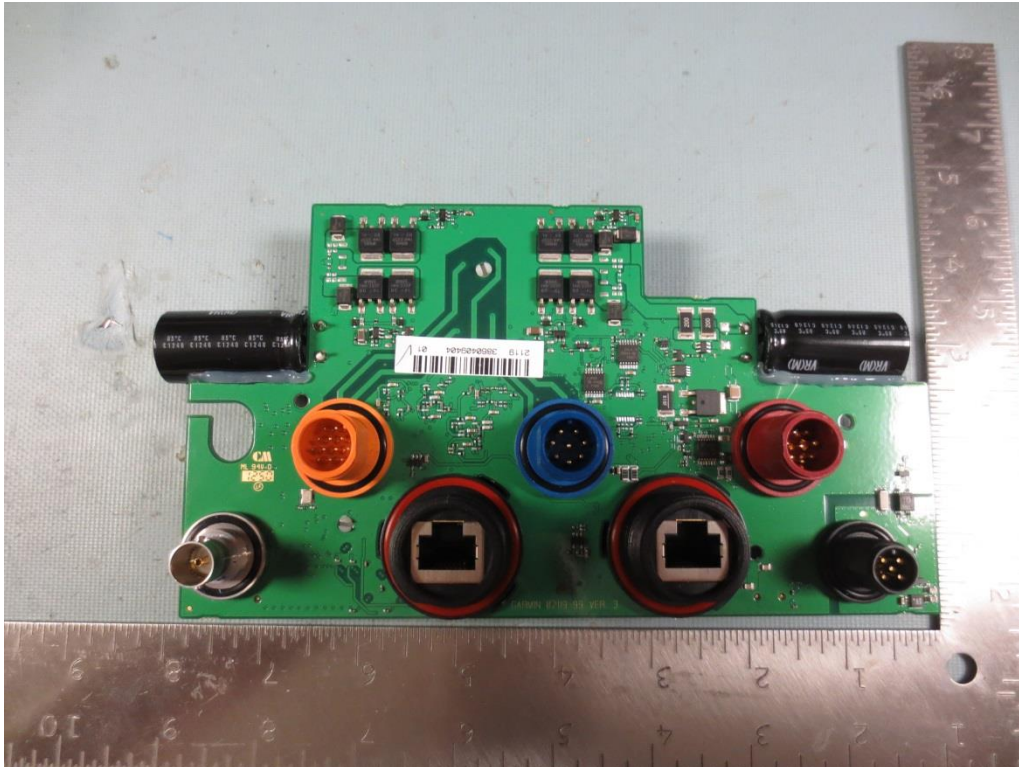

Internal Photographs  
Main Transmitter board front

Main Transmitter board rear

Rogers Labs, Inc.  
4405 W. 259th Terrace  
Louisburg, KS 66053  
Phone/Fax: (913) 837-3214  
Revision 1

Garmin International, Inc.  
Model: M3BPGT00 SN: 3860566770  
Test #: 130408  
Test to: CFR47 (15.249), RSS-210 (DXX)  
File: IntPho M3BPGT00 DXX

FCC ID#: IPH-02117  
IC: 1792A-02117  
Date: May 15, 2013  
Page 1 of 2

Connector Board Front

Connector Board Rear

Rogers Labs, Inc.  
4405 W. 259th Terrace  
Louisburg, KS 66053  
Phone/Fax: (913) 837-3214  
Revision 1

Garmin International, Inc.  
Model: M3BPGT00 SN: 3860566770  
Test #: 130408  
Test to: CFR47 (15.249), RSS-210 (DXX)  
File: IntPho M3BPGT00 DXX

FCC ID#: IPH-02117  
IC: 1792A-02117  
Date: May 15, 2013  
Page 2 of 2