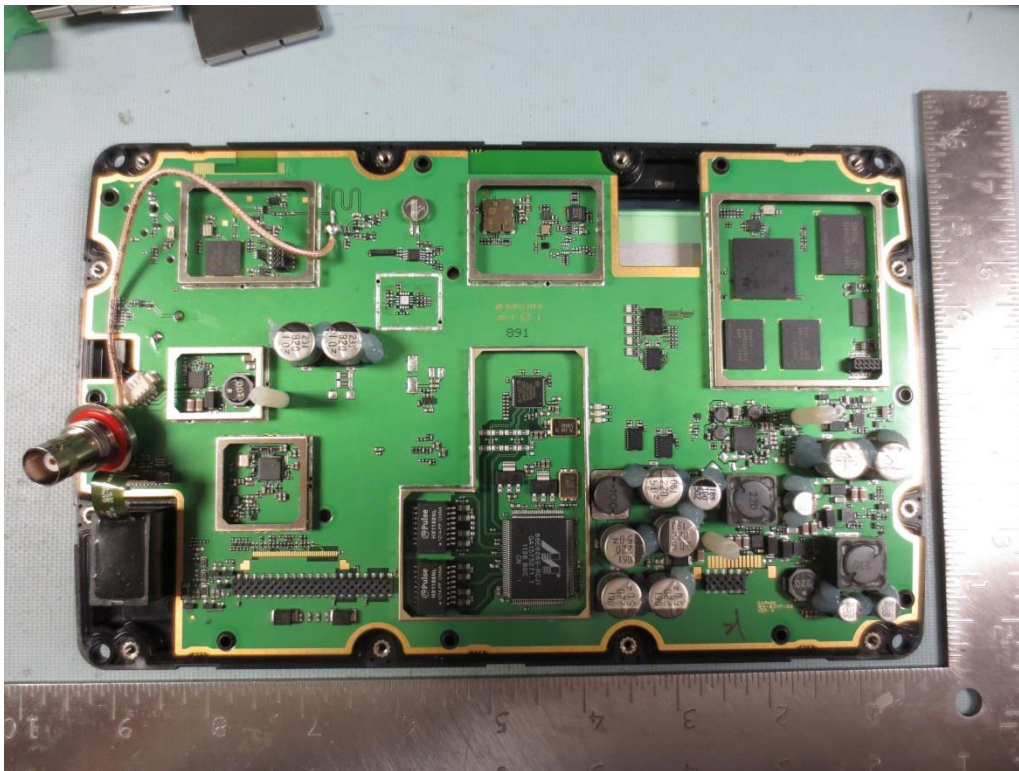

Internal Photographs  
Main Transmitter board front

Main Transmitter board rear

Rogers Labs, Inc.  
4405 W. 259th Terrace  
Louisburg, KS 66053  
Phone/Fax: (913) 837-3214  
Revision 1

Garmin International, Inc.  
Model: M3BPGT00 SN: 3860566770  
Test #: 130408  
Test to: CFR47 (15.249), RSS-210 (DXX)  
File: IntPho M3BPGT00 DXX

FCC ID#: IPH-02117  
IC: 1792A-02117  
Date: May 15, 2013  
Page 1 of 2

Connector Board Front

Connector Board Rear

Rogers Labs, Inc.  
4405 W. 259th Terrace  
Louisburg, KS 66053  
Phone/Fax: (913) 837-3214  
Revision 1

Garmin International, Inc.  
Model: M3BPGT00 SN: 3860566770  
Test #: 130408  
Test to: CFR47 (15.249), RSS-210 (DXX)  
File: IntPho M3BPGT00 DXX

FCC ID#: IPH-02117  
IC: 1792A-02117  
Date: May 15, 2013  
Page 2 of 2