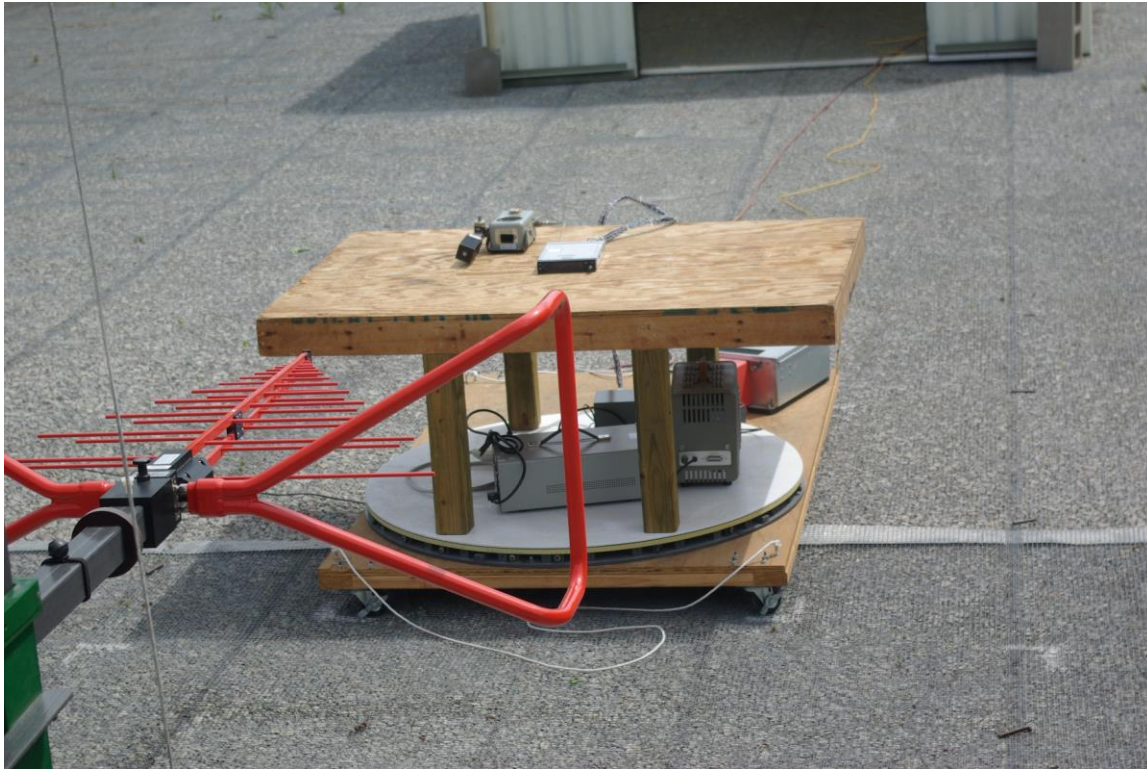

Test setup photographs

Rogers Labs, Inc.
4405 West 259th Terrace
Louisburg, KS 66053
Phone/Fax: (913) 837-3214
Revision 1

Garmin International, Inc.
Model: GTR 200 IC M/N: GTR 200-1
Test #: 130520 GPN: 011-02979-00
Test to: FCC Parts 2, 15 and 87, RSS-141
File: TSup GTR200