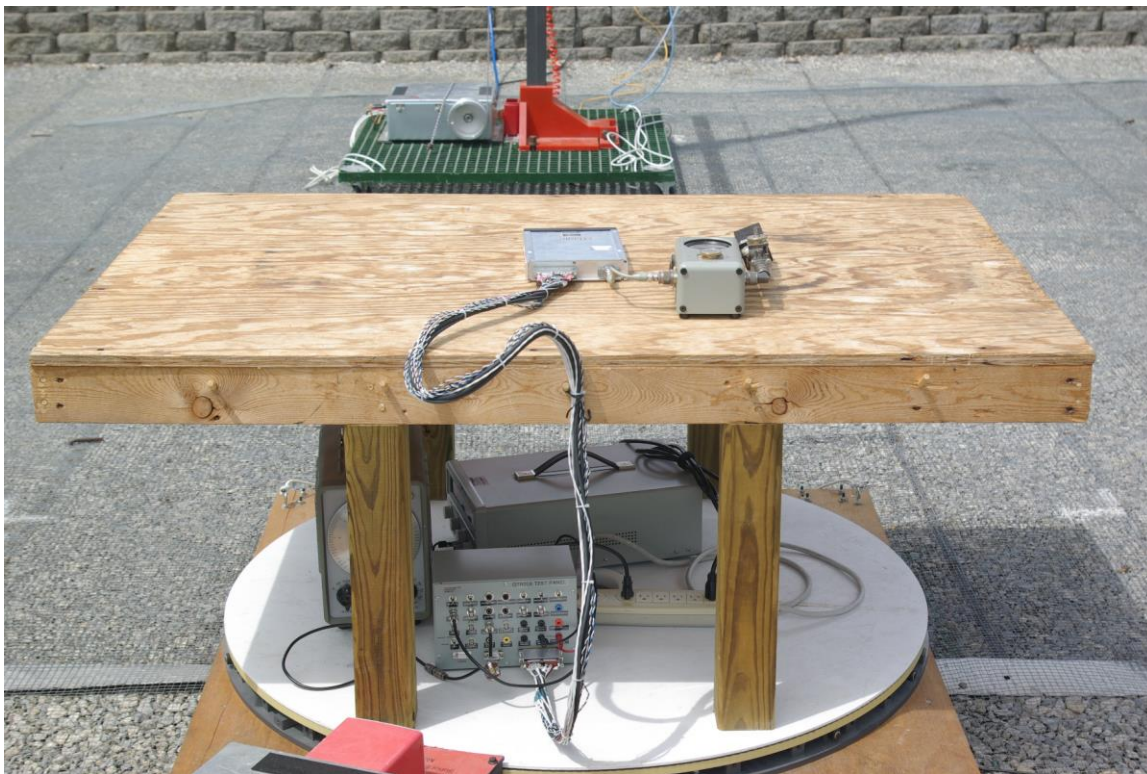

Test setup photographs

Rogers Labs, Inc.
4405 West 259th Terrace
Louisburg, KS 66053
Phone/Fax: (913) 837-3214
Revision 1

Garmin International, Inc.
Model: GTR 200 IC M/N: GTR 200-1
Test #: 130520 GPN: 011-02979-00
Test to: FCC Parts 2, 15 and 87, RSS-141
File: TSup GTR200