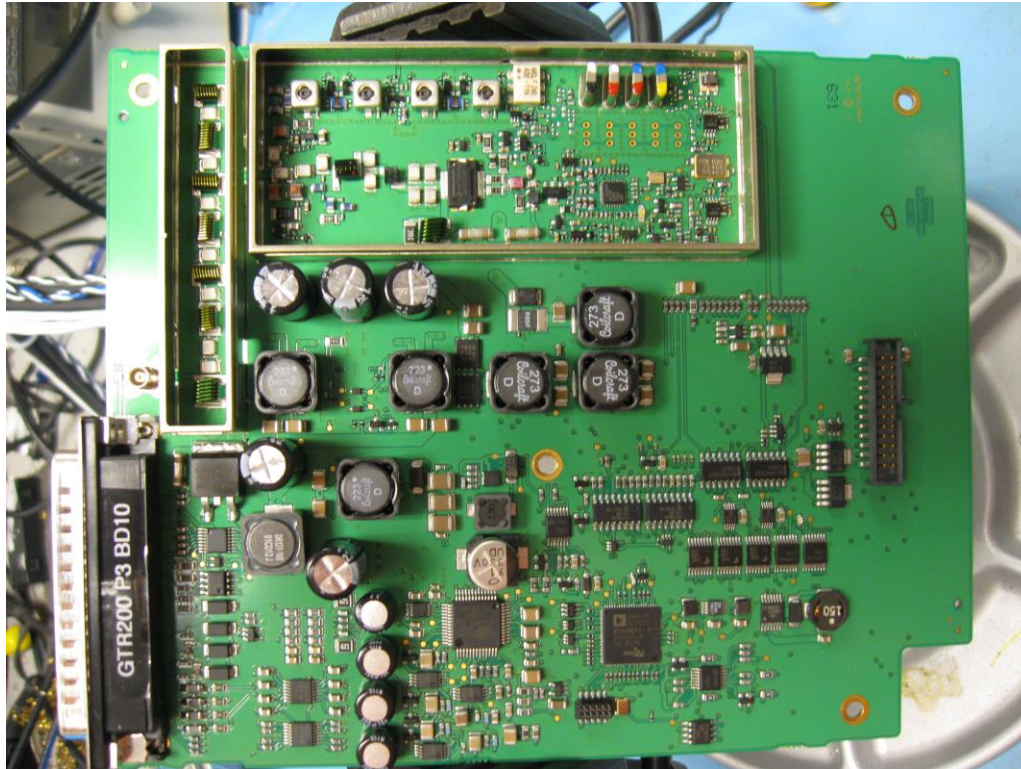

Internal Photographs

Rogers Labs, Inc.
4405 West 259th Terrace
Louisburg, KS 66053
Phone/Fax: (913) 837-3214
Revision 1

Garmin International, Inc.
Model: GTR 200 IC M/N: GTR 200-1
Test #: 130520 GPN: 011-02979-00
Test to: FCC Parts 2, 15 and 87, RSS-141
File: IntPho GTR200

SN: 2QQ000010
FCC ID: IPH-0211501
IC: 1792A-0211501
Date: May 29, 2013
Page 1 of 1