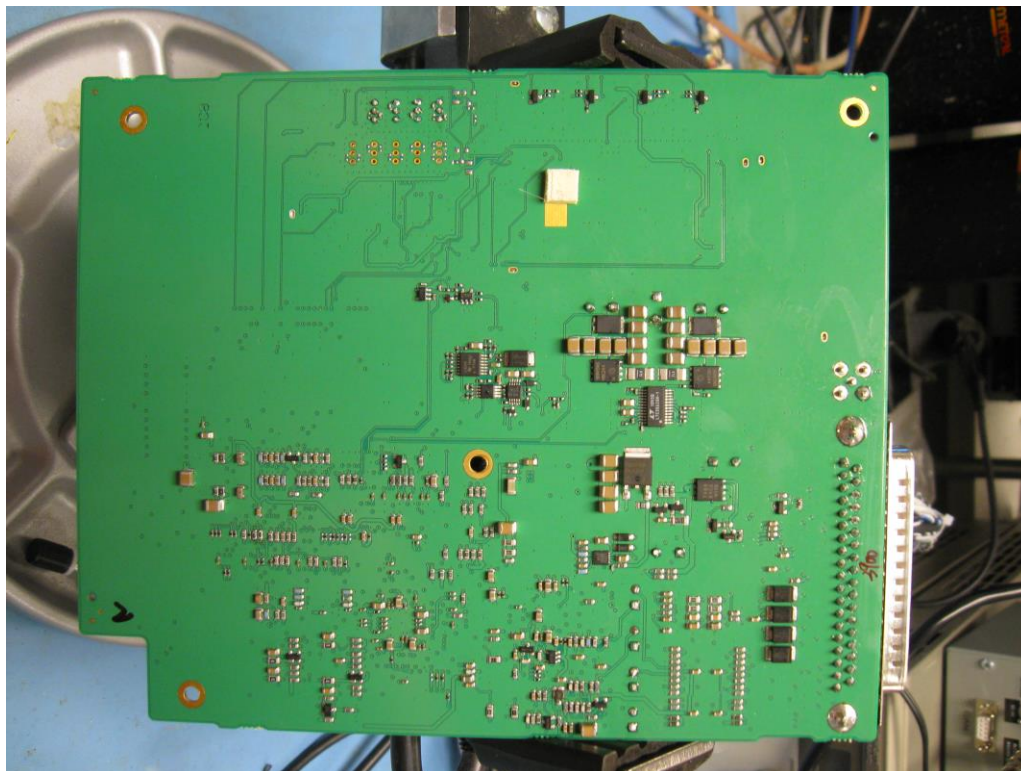

Internal Photographs

Rogers Labs, Inc.
4405 West 259th Terrace
Louisburg, KS 66053
Phone/Fax: (913) 837-3214
Revision 1

Garmin International, Inc.
Model: GTR 200 IC M/N: GTR 200-1
Test #: 130520 GPN: 011-02979-00
Test to: FCC Parts 2, 15 and 87, RSS-141
File: IntPho GTR200

SN: 2QQ000010
FCC ID: IPH-0211501
IC: 1792A-0211501
Date: May 29, 2013
Page 1 of 1