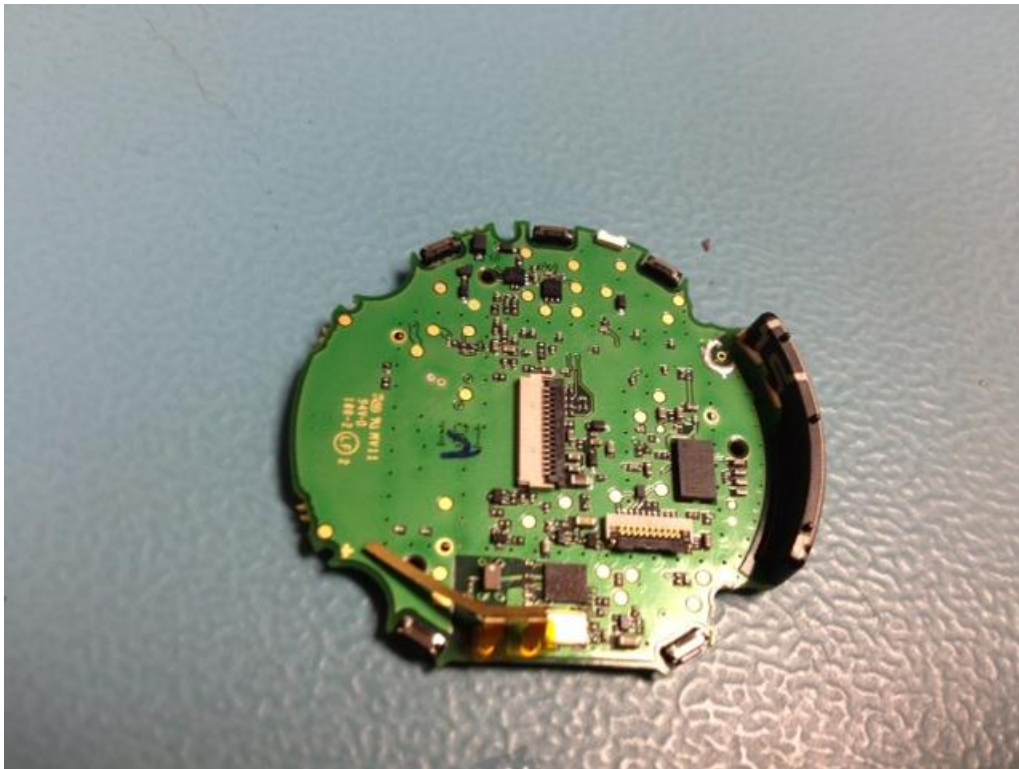

Internal Photographs

Rogers Labs, Inc.
4405 West 259th Terrace
Louisburg, KS 66053
Phone/Fax: (913) 837-3214
Revision 1

Garmin International, Inc.
Model: M3AWGD00
Test #:130202
Test to: FCC CFR 47 15.249, RSS 210
File: IntPho M3AWGD00

FCC ID: IPH- 01999
IC: 1792A- 01999
SN: 3859914108b
Date: March 4, 2013
Page 1 of 1