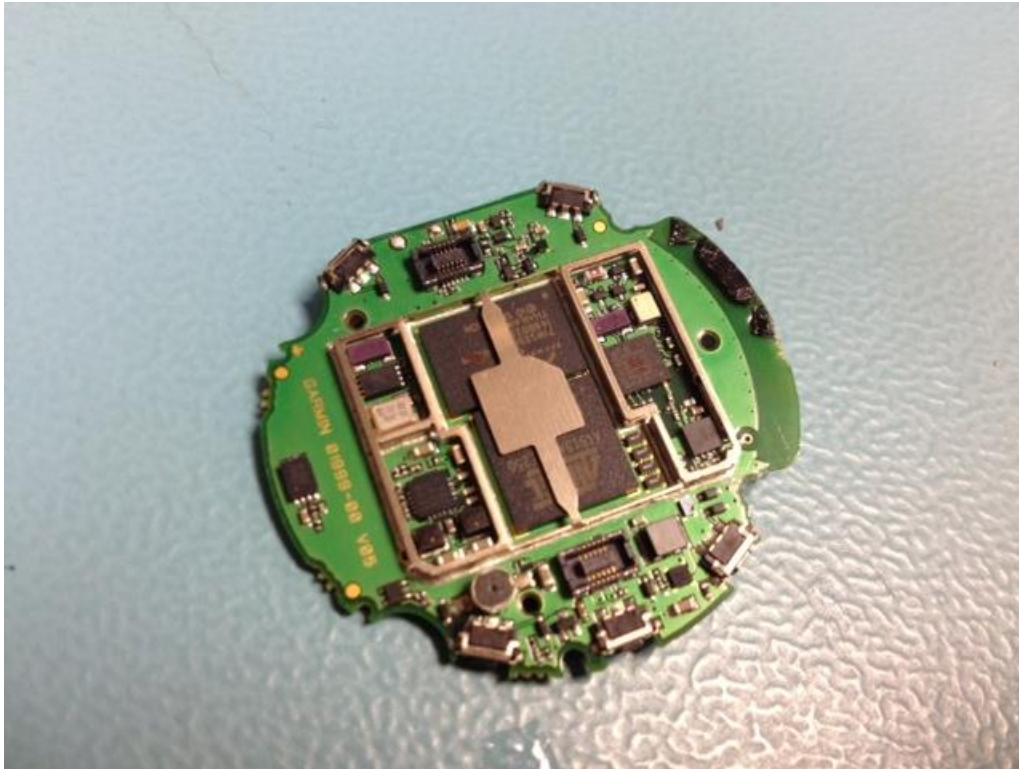

Internal Photographs

Rogers Labs, Inc.
4405 West 259th Terrace
Louisburg, KS 66053
Phone/Fax: (913) 837-3214
Revision 1

Garmin International, Inc.
Model: M3AWGD00
Test #:130202
Test to: FCC CFR 47 15.249, RSS 210
File: IntPho M3AWGD00

FCC ID: IPH- 01999
IC: 1792A- 01999
SN: 3859914108b
Date: March 4, 2013
Page 1 of 1