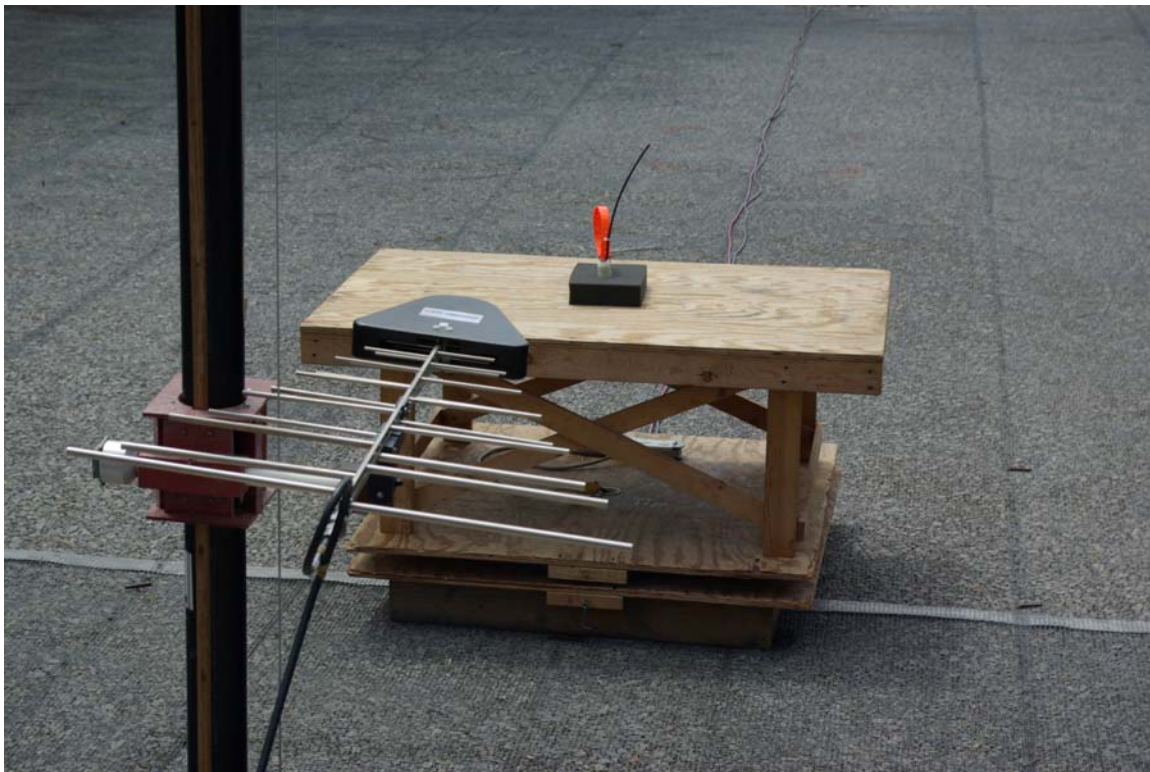

Test setup photographs

Rogers Labs, Inc.
4405 West 259th Terrace
Louisburg, KS 66053
Phone/Fax: (913) 837-3214
Revision 1

Garmin International, Inc.
Model: DC40
Test #:100510
Test to: FCC Parts 2 and 95
File: TSup 01748