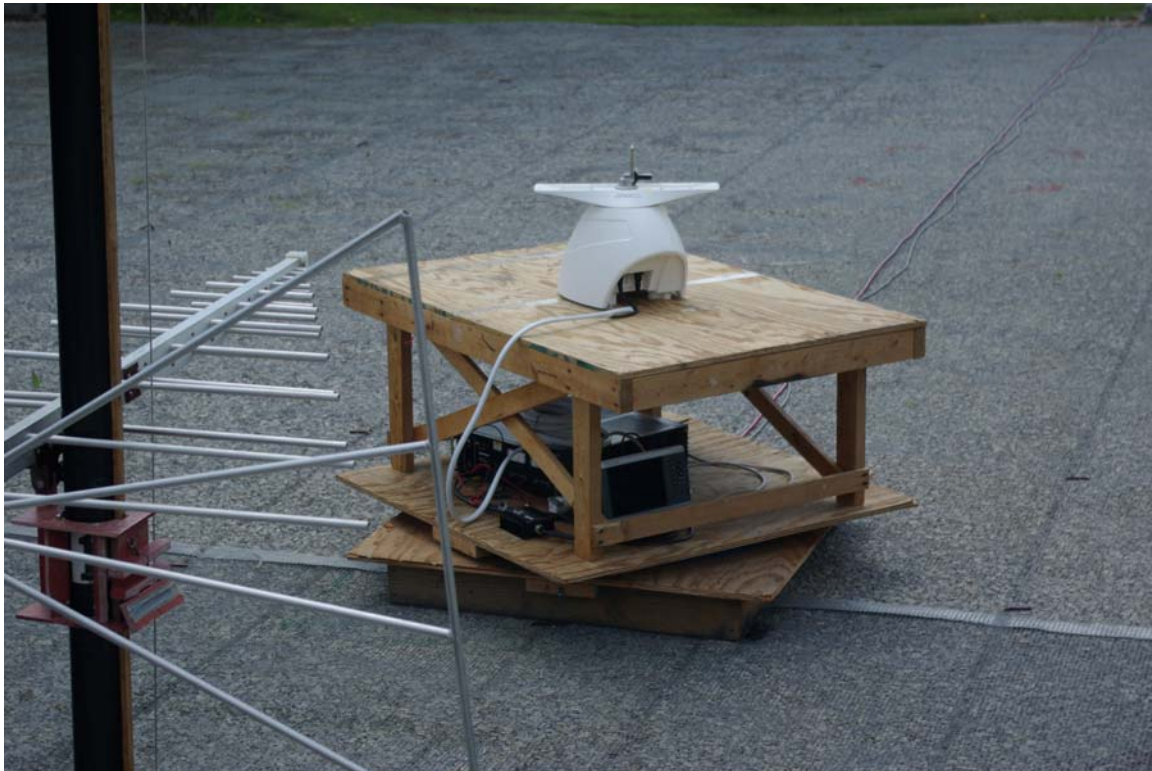

Rogers Labs, Inc.
4405 W. 259th Terrace
Louisburg, KS 66053
Phone/Fax: (913) 837-3214
Revision 1

Garmin International, Inc.
Model: 011-01996-01
Test #: 090502
Test to: FCC Parts 2, 80 and RSS-138
File:TSup IPH01641

IC: 1792A-01641
FCC ID#: IPH-01641
Page 3 of 3
Date: 6/15/2009