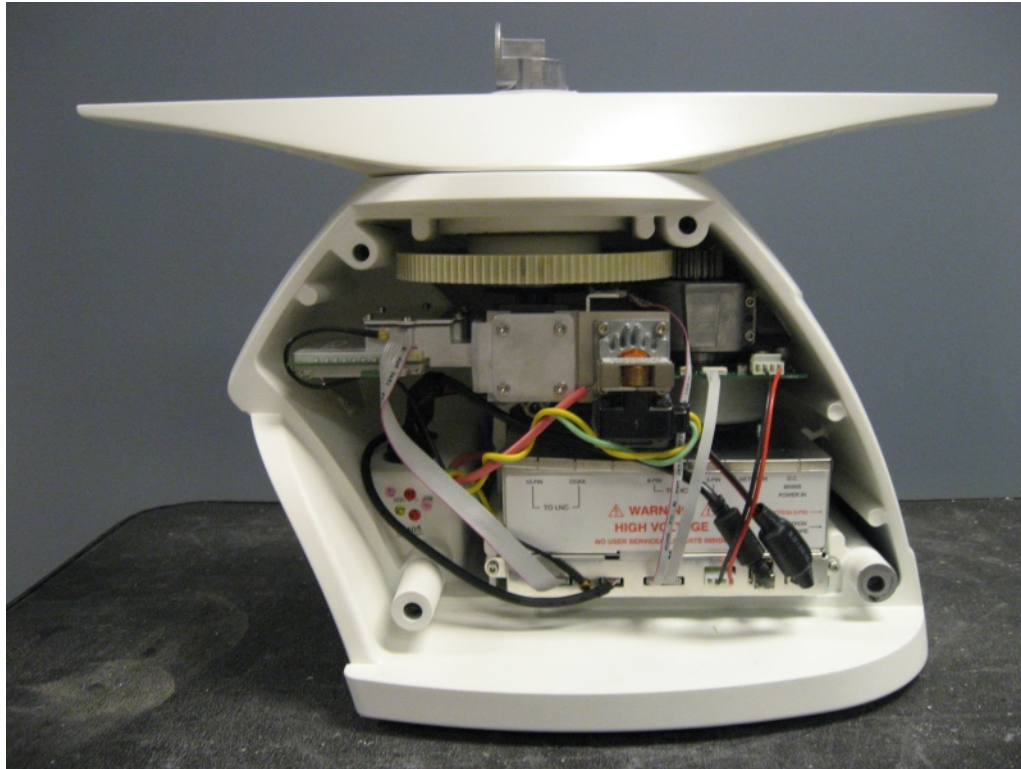

Internal photographs

Rogers Labs, Inc.
4405 W. 259th Terrace
Louisburg, KS 66053
Phone/Fax: (913) 837-3214
Revision 1

Garmin International, Inc.
Model: 011-01996-01
Test #: 090502
Test to: FCC Parts 2, 80 and RSS-138
File: IntPho IPH01641

IC: 1792A-01641
FCC ID#: IPH-01641
Page 2 of 5
Date: 6/15/2009

Rogers Labs, Inc.
4405 W. 259th Terrace
Louisburg, KS 66053
Phone/Fax: (913) 837-3214
Revision 1

Garmin International, Inc.
Model: 011-01996-01
Test #: 090502
Test to: FCC Parts 2, 80 and RSS-138
File: IntPho IPH01641

IC: 1792A-01641
FCC ID#: IPH-01641
Page 3 of 5
Date: 6/15/2009

6 Foot Antenna

4 Foot Antenna