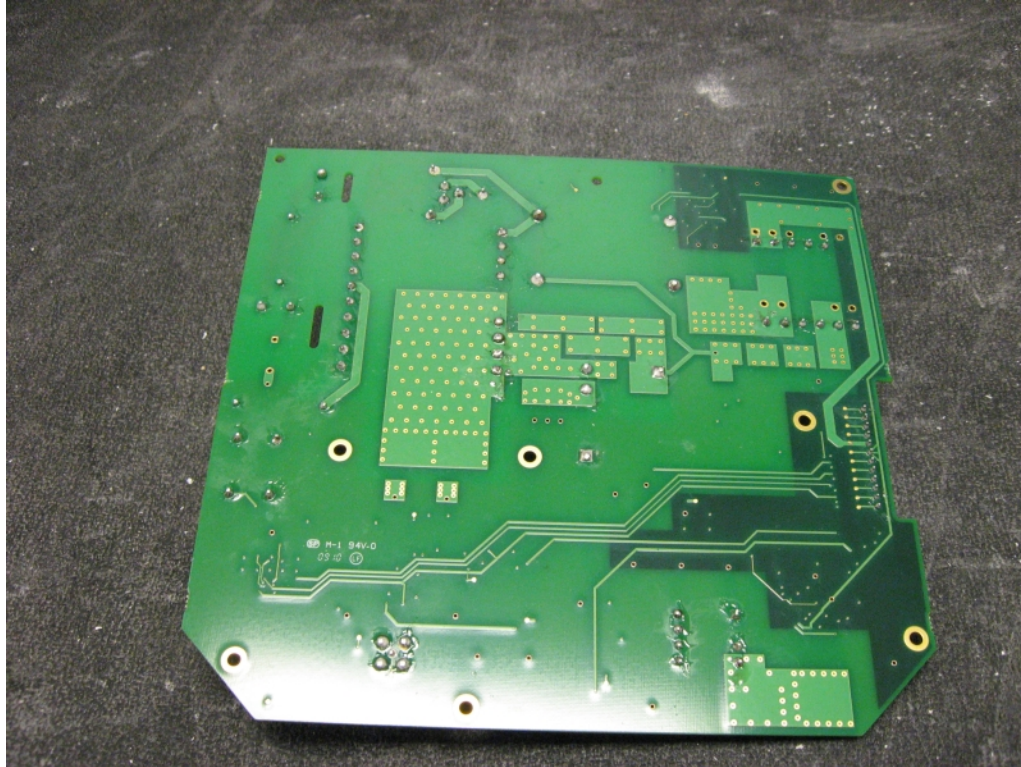

Internal photographs

Rogers Labs, Inc.
4405 W. 259th Terrace
Louisburg, KS 66053
Phone/Fax: (913) 837-3214
Revision 1

Garmin International, Inc.
Model: 011-01996-01
Test #: 090502
Test to: FCC Parts 2, 80 and RSS-138
File: IntPho IPH01641

IC: 1792A-01641
FCC ID#: IPH-01641
Page 2 of 5
Date: 6/15/2009

Rogers Labs, Inc.
4405 W. 259th Terrace
Louisburg, KS 66053
Phone/Fax: (913) 837-3214
Revision 1

Garmin International, Inc.
Model: 011-01996-01
Test #: 090502
Test to: FCC Parts 2, 80 and RSS-138
File: IntPho IPH01641

IC: 1792A-01641
FCC ID#: IPH-01641
Page 3 of 5
Date: 6/15/2009

6 Foot Antenna

4 Foot Antenna