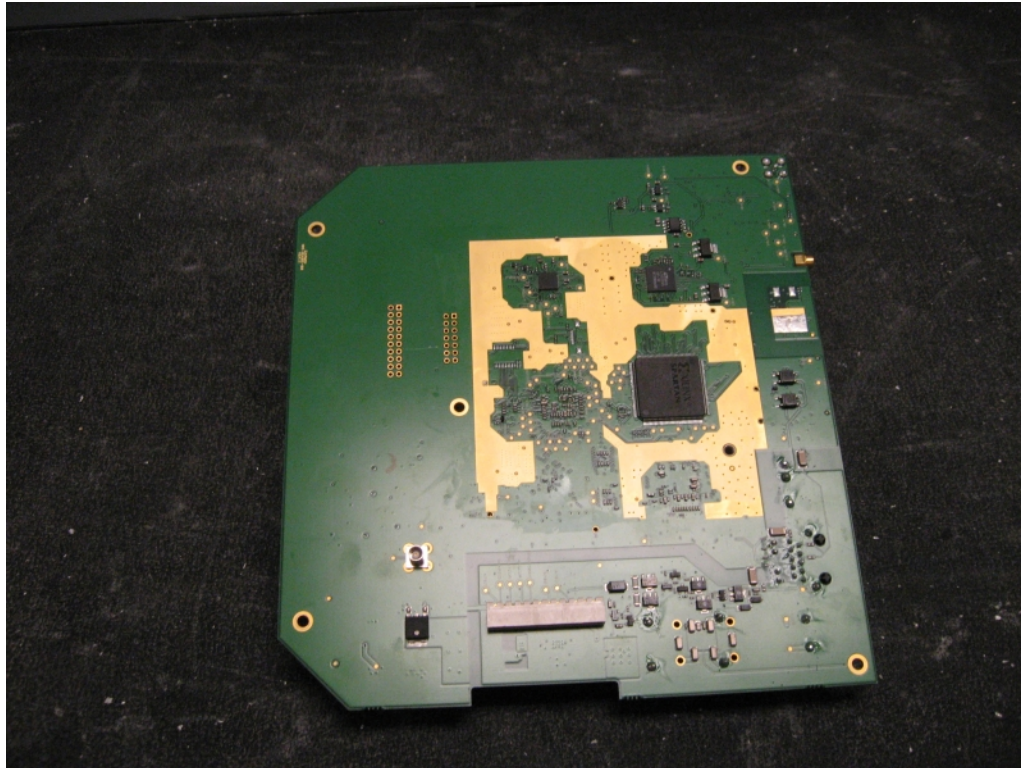

Internal photographs

Rogers Labs, Inc.
4405 W. 259th Terrace
Louisburg, KS 66053
Phone/Fax: (913) 837-3214
Revision 1

Garmin International, Inc.
Model: 011-01996-01
Test #: 090502
Test to: FCC Parts 2, 80 and RSS-138
File: IntPho IPH01641

IC: 1792A-01641
FCC ID#: IPH-01641
Page 2 of 5
Date: 6/15/2009

Rogers Labs, Inc.
4405 W. 259th Terrace
Louisburg, KS 66053
Phone/Fax: (913) 837-3214
Revision 1

Garmin International, Inc.
Model: 011-01996-01
Test #: 090502
Test to: FCC Parts 2, 80 and RSS-138
File: IntPho IPH01641

IC: 1792A-01641
FCC ID#: IPH-01641
Page 3 of 5
Date: 6/15/2009

6 Foot Antenna

4 Foot Antenna