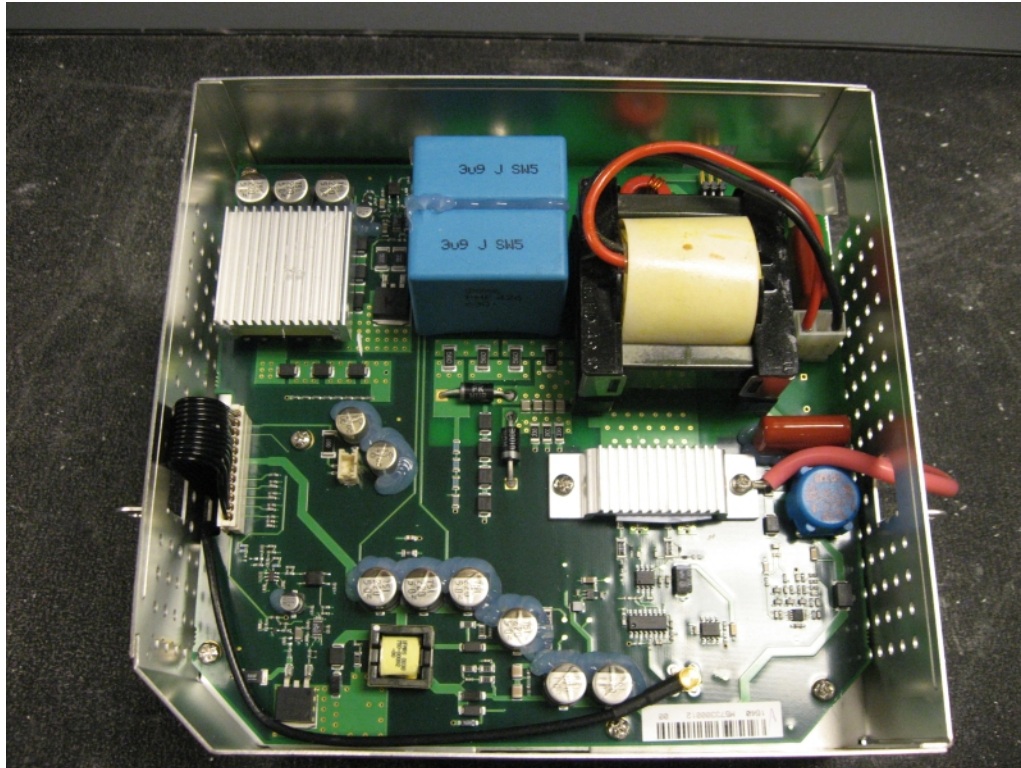

Internal photographs

Rogers Labs, Inc.
4405 W. 259th Terrace
Louisburg, KS 66053
Phone/Fax: (913) 837-3214
Revision 1

Garmin International, Inc.
Model: 011-01996-01
Test #: 090502
Test to: FCC Parts 2, 80 and RSS-138
File: IntPho IPH01641

IC: 1792A-01641
FCC ID#: IPH-01641
Page 2 of 5
Date: 6/15/2009

Rogers Labs, Inc.
4405 W. 259th Terrace
Louisburg, KS 66053
Phone/Fax: (913) 837-3214
Revision 1

Garmin International, Inc.
Model: 011-01996-01
Test #: 090502
Test to: FCC Parts 2, 80 and RSS-138
File: IntPho IPH01641

IC: 1792A-01641
FCC ID#: IPH-01641
Page 3 of 5
Date: 6/15/2009

6 Foot Antenna

4 Foot Antenna