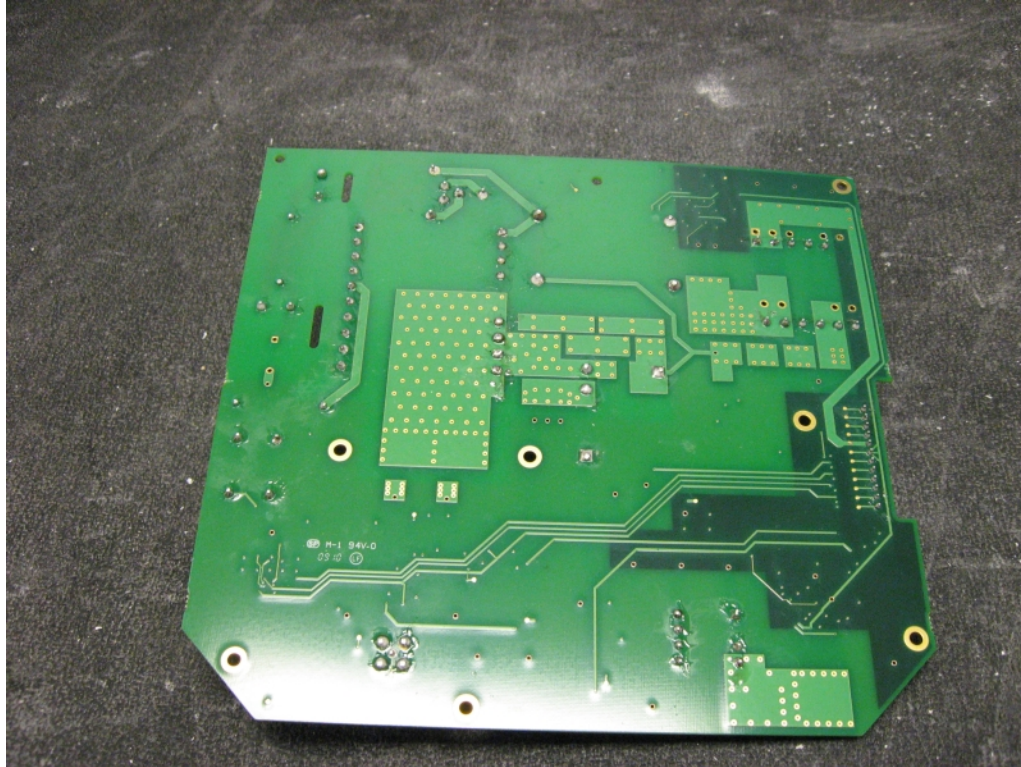

## Internal photographs

Rogers Labs, Inc.  
4405 W. 259th Terrace  
Louisburg, KS 66053  
Phone/Fax: (913) 837-3214  
Revision 1

Garmin International, Inc.  
Model: 011-01996-00  
Test #: 090431  
Test to: FCC Parts 2, 80 and RSS-138  
File: IntPho IPH01640

IC: 1792A-01640  
FCC ID#: IPH-01640  
Page 2 of 5  
Date: 6/15/2009

Rogers Labs, Inc.  
4405 W. 259th Terrace  
Louisburg, KS 66053  
Phone/Fax: (913) 837-3214  
Revision 1

Garmin International, Inc.  
Model: 011-01996-00  
Test #: 090431  
Test to: FCC Parts 2, 80 and RSS-138  
File: IntPho IPH01640

IC: 1792A-01640  
FCC ID#: IPH-01640  
Page 3 of 5  
Date: 6/15/2009

## 4 Foot Antenna