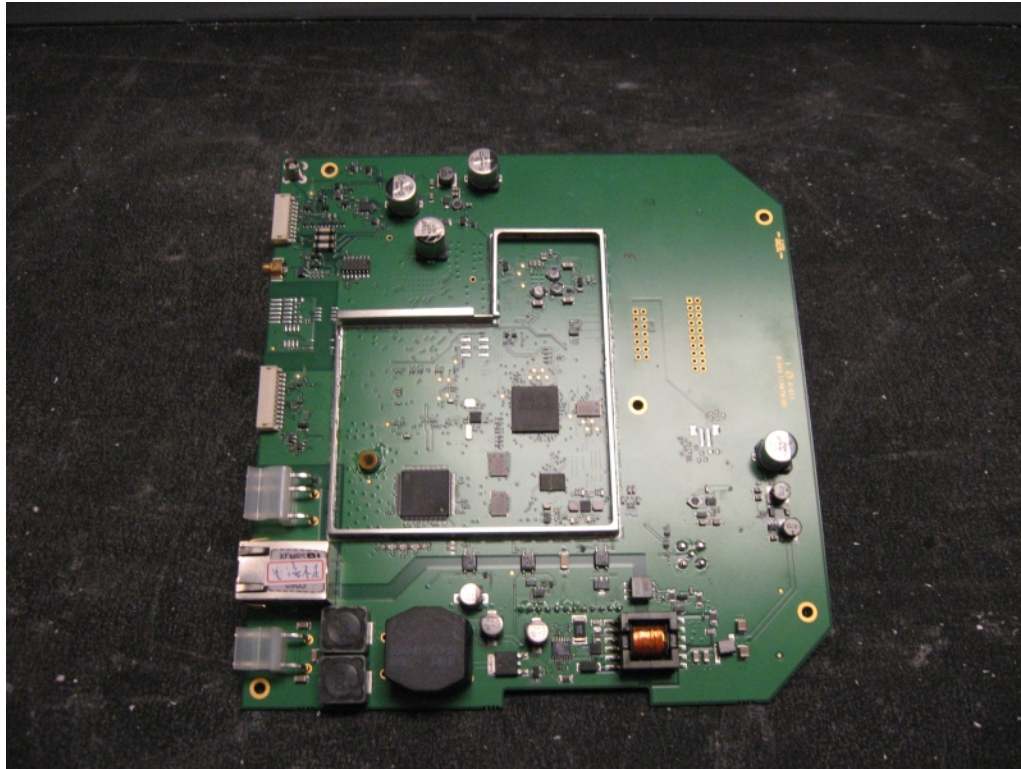

## Internal photographs

Rogers Labs, Inc.  
4405 W. 259th Terrace  
Louisburg, KS 66053  
Phone/Fax: (913) 837-3214  
Revision 1

Garmin International, Inc.  
Model: 011-01996-00  
Test #: 090431  
Test to: FCC Parts 2, 80 and RSS-138  
File: IntPho IPH01640

IC: 1792A-01640  
FCC ID#: IPH-01640  
Page 2 of 5  
Date: 6/15/2009

Rogers Labs, Inc.  
4405 W. 259th Terrace  
Louisburg, KS 66053  
Phone/Fax: (913) 837-3214  
Revision 1

Garmin International, Inc.  
Model: 011-01996-00  
Test #: 090431  
Test to: FCC Parts 2, 80 and RSS-138  
File: IntPho IPH01640