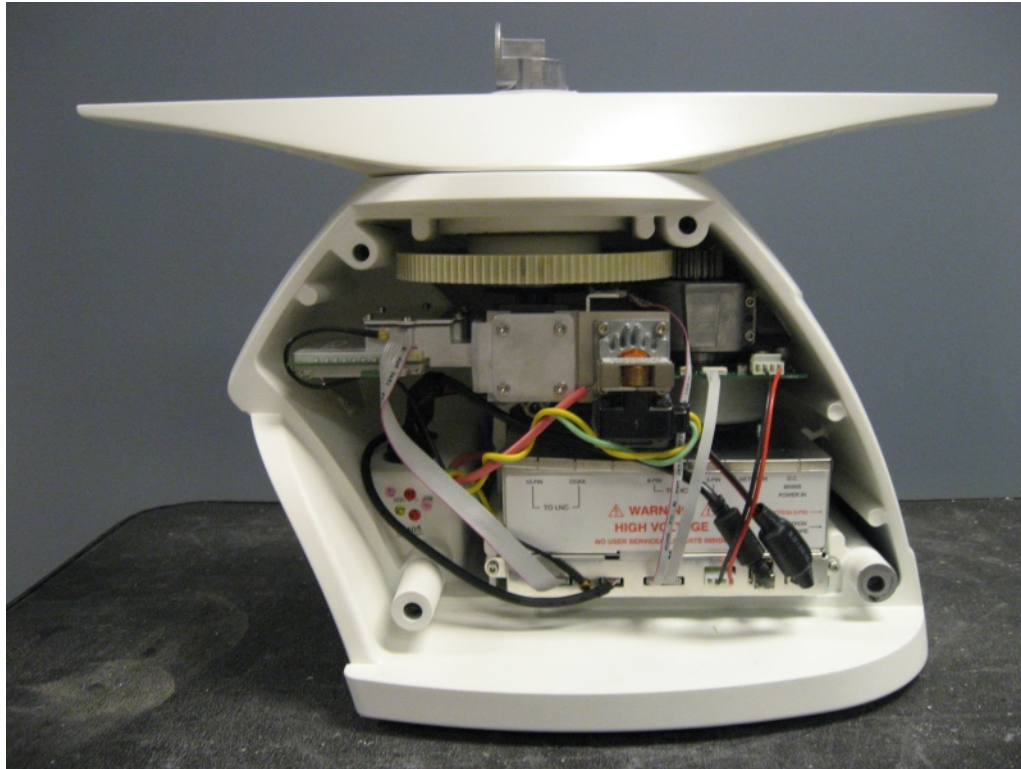

## Internal photographs

Rogers Labs, Inc.  
4405 W. 259th Terrace  
Louisburg, KS 66053  
Phone/Fax: (913) 837-3214  
Revision 1

Garmin International, Inc.  
Model: 011-01996-00  
Test #: 090431  
Test to: FCC Parts 2, 80 and RSS-138  
File: IntPho IPH01640

IC: 1792A-01640  
FCC ID#: IPH-01640  
Page 2 of 5  
Date: 6/15/2009

Rogers Labs, Inc.  
4405 W. 259th Terrace  
Louisburg, KS 66053  
Phone/Fax: (913) 837-3214  
Revision 1

Garmin International, Inc.  
Model: 011-01996-00  
Test #: 090431  
Test to: FCC Parts 2, 80 and RSS-138  
File: IntPho IPH01640