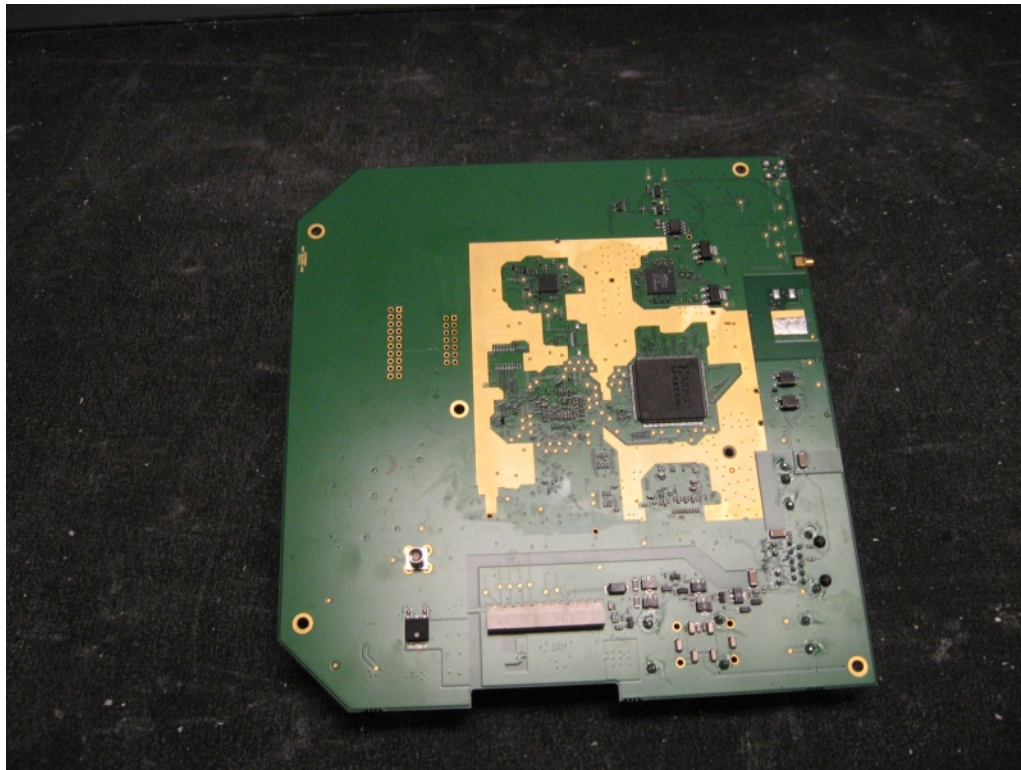

## Internal photographs

Rogers Labs, Inc.  
4405 W. 259th Terrace  
Louisburg, KS 66053  
Phone/Fax: (913) 837-3214  
Revision 1

Garmin International, Inc.  
Model: 011-01996-00  
Test #: 090431  
Test to: FCC Parts 2, 80 and RSS-138  
File: IntPho IPH01640

IC: 1792A-01640  
FCC ID#: IPH-01640  
Page 2 of 5  
Date: 6/15/2009

Rogers Labs, Inc.  
4405 W. 259th Terrace  
Louisburg, KS 66053  
Phone/Fax: (913) 837-3214  
Revision 1

Garmin International, Inc.  
Model: 011-01996-00  
Test #: 090431  
Test to: FCC Parts 2, 80 and RSS-138  
File: IntPho IPH01640