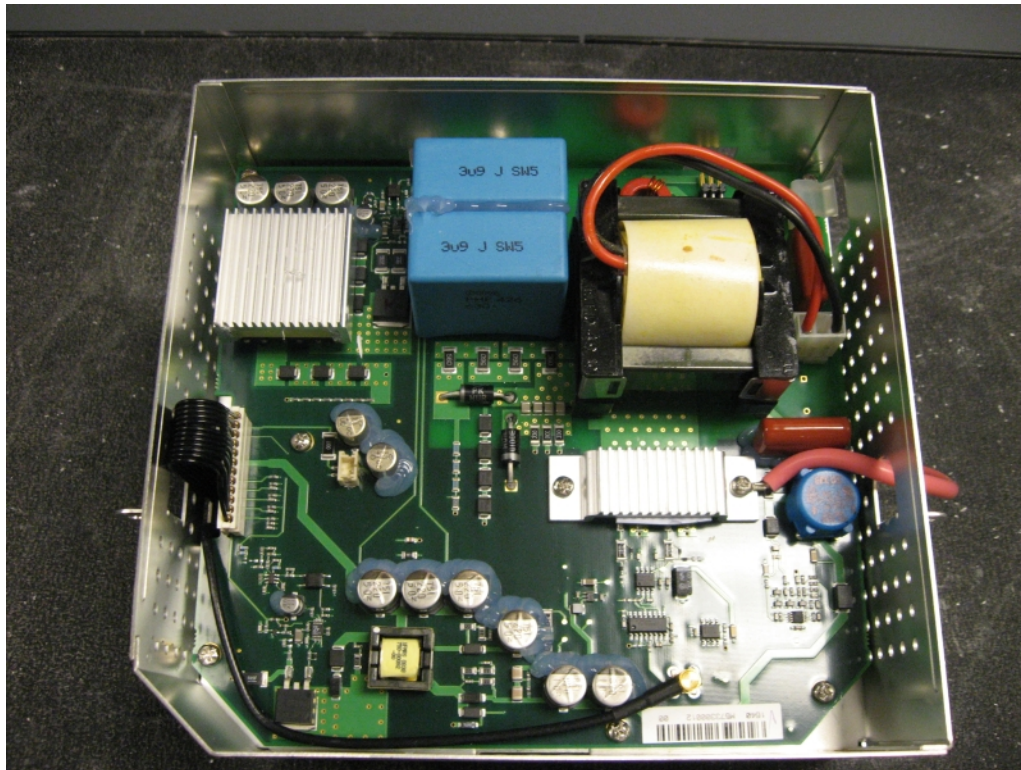

## Internal photographs

Rogers Labs, Inc.  
4405 W. 259th Terrace  
Louisburg, KS 66053  
Phone/Fax: (913) 837-3214  
Revision 1

Garmin International, Inc.  
Model: 011-01996-00  
Test #: 090431  
Test to: FCC Parts 2, 80 and RSS-138  
File: IntPho IPH01640

IC: 1792A-01640  
FCC ID#: IPH-01640  
Page 2 of 5  
Date: 6/15/2009

Rogers Labs, Inc.  
4405 W. 259th Terrace  
Louisburg, KS 66053  
Phone/Fax: (913) 837-3214  
Revision 1

Garmin International, Inc.  
Model: 011-01996-00  
Test #: 090431  
Test to: FCC Parts 2, 80 and RSS-138  
File: IntPho IPH01640