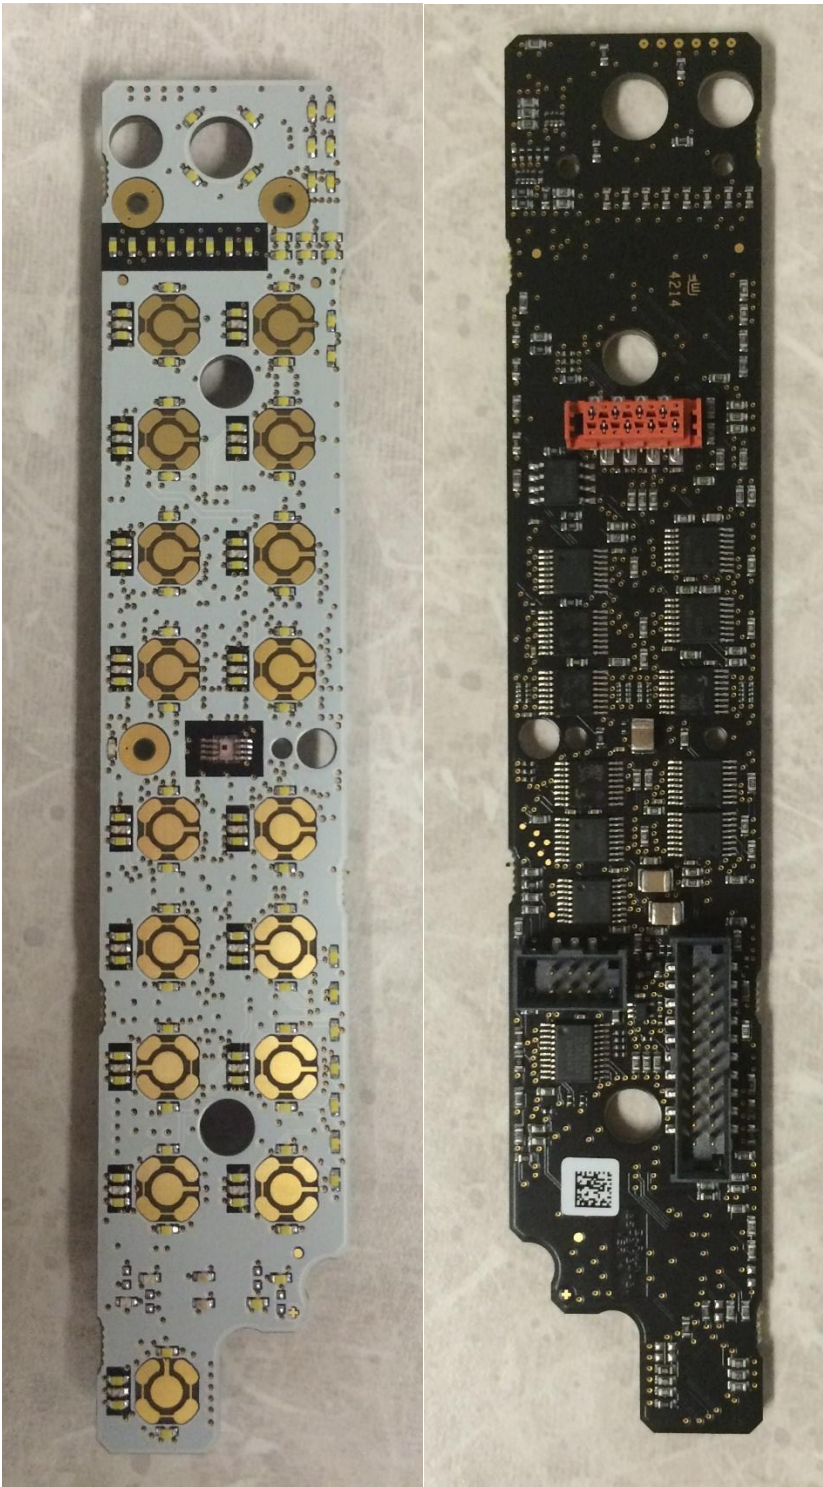

**INTERNAL
GMA 35xc Main Board (All Units)**

Top Side

Bottom Side

Front Panel (GMA 350c/350Hc/350Hc Traffic only)

Top Side

Bottom Side

GMA 35c Transceiver Circuitry

GMA 350c/350Hc/350Hc Traffic Transceiver Circuitry

GMA 35xc Marker Beacon Circuitry