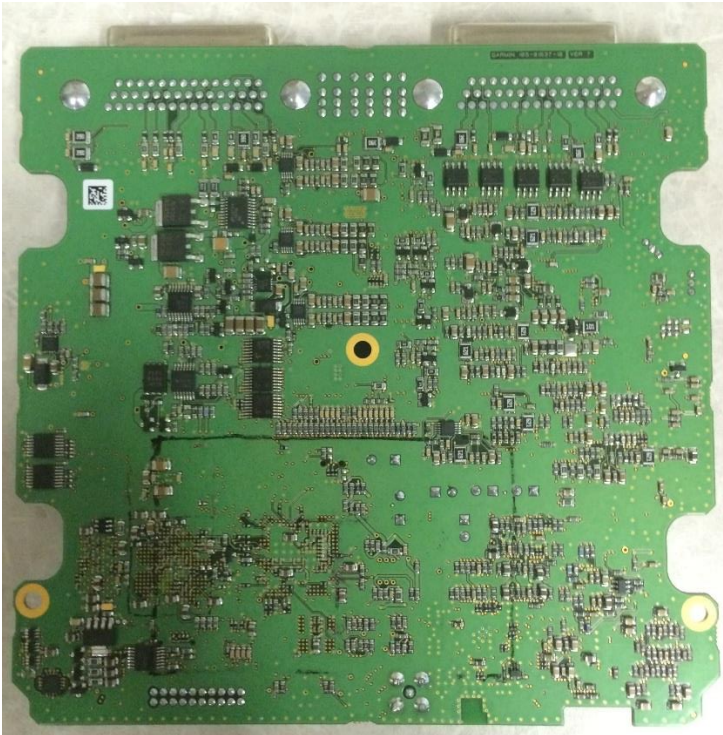

**INTERNAL
GMA 35xc Main Board (All Units)**

Top Side

Bottom Side

Front Panel (GMA 350c/350Hc/350Hc Traffic only)

Top Side

Bottom Side

GMA 35c Transceiver Circuitry

GMA 350c/350Hc/350Hc Traffic Transceiver Circuitry

GMA 35xc Marker Beacon Circuitry