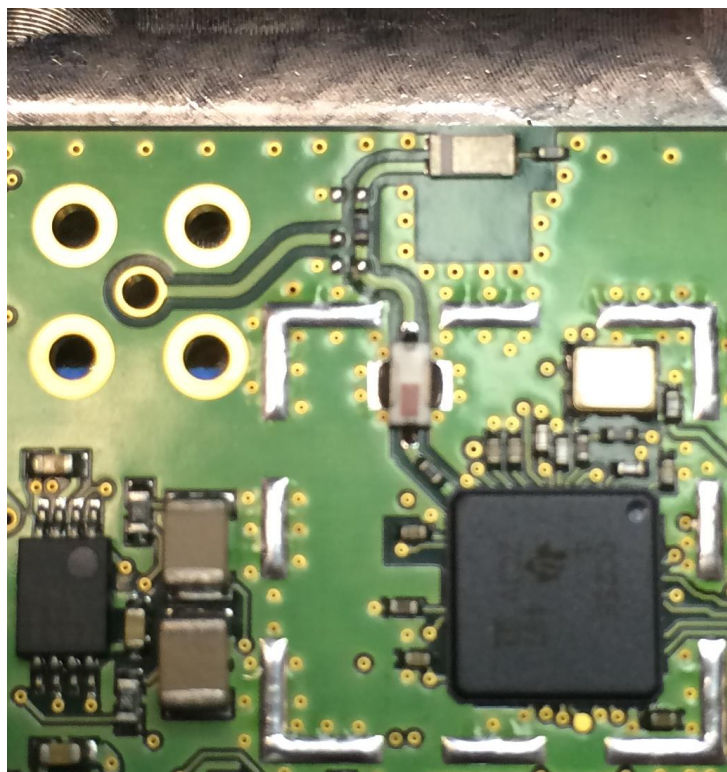

**INTERNAL
GMA 35xc Main Board (All Units)**

Top Side

Bottom Side

Front Panel (GMA 350c/350Hc/350Hc Traffic only)

Top Side

Bottom Side

GMA 35c Transceiver Circuitry

GMA 350c/350Hc/350Hc Traffic Transceiver Circuitry

GMA 35xc Marker Beacon Circuitry