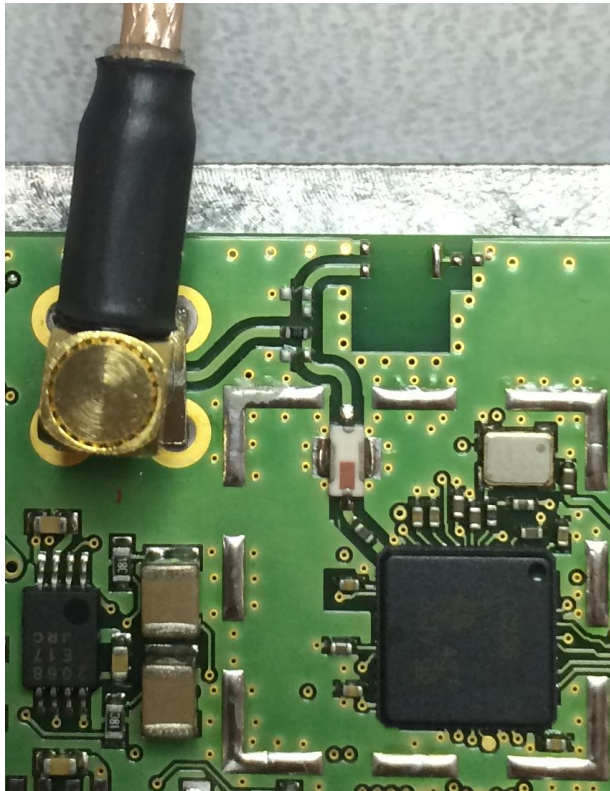

**INTERNAL
GMA 35xc Main Board (All Units)**

Top Side

Bottom Side

Front Panel (GMA 350c/350Hc/350Hc Traffic only)

Top Side

Bottom Side

GMA 35c Transceiver Circuitry

GMA 350c/350Hc/350Hc Traffic Transceiver Circuitry

GMA 35xc Marker Beacon Circuitry