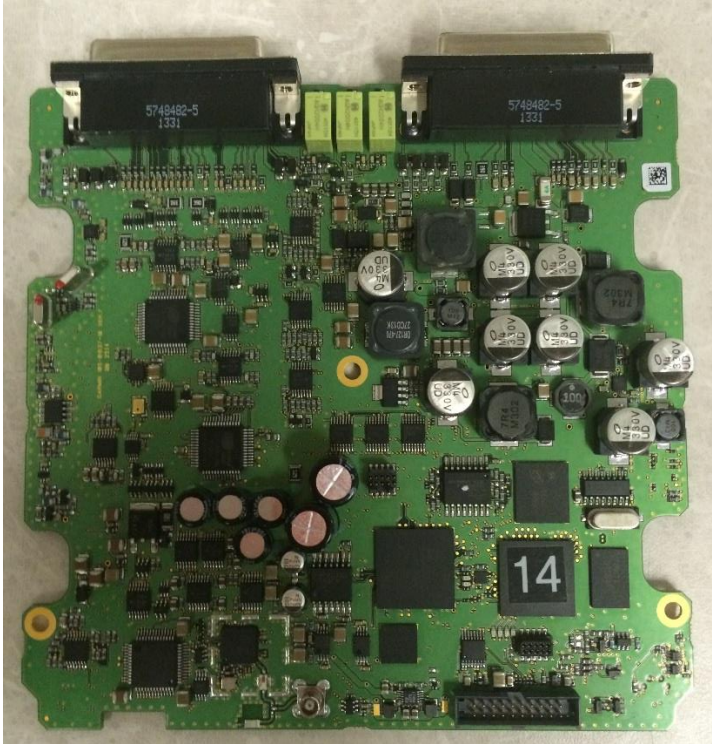

**INTERNAL
GMA 35xc Main Board (All Units)**

Top Side

Bottom Side

Front Panel (GMA 350c/350Hc/350Hc Traffic only)

Top Side

Bottom Side

GMA 35c Transceiver Circuitry

GMA 350c/350Hc/350Hc Traffic Transceiver Circuitry

GMA 35xc Marker Beacon Circuitry