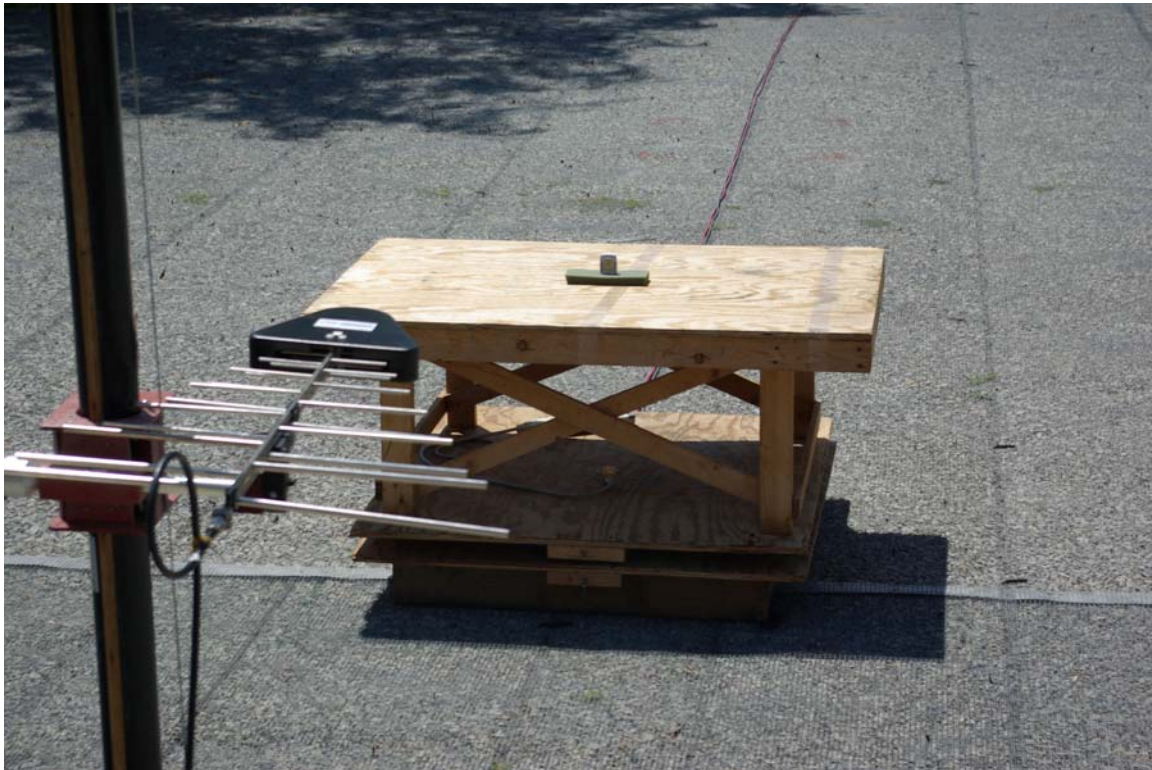

## Test setup photographs

Rogers Labs, Inc.  
4405 West 259<sup>th</sup> Terrace  
Louisburg, KS 66053  
Phone/Fax: (913) 837-3214  
Revision 1

Garmin International, Inc.  
Model: Edge 550 GPN: 011-02277-00  
Test #: 090728 SN: 1628 3614570074  
Test to: CFR47 Parts 2 and 15.249, RSS-210  
File: 01628 Short Term Conf TSup

FCC ID#: IPH-01628  
IC: 1792A-01628  
Page 1 of 2  
Date: September 1, 2009

Rogers Labs, Inc.  
4405 West 259<sup>th</sup> Terrace  
Louisburg, KS 66053  
Phone/Fax: (913) 837-3214  
Revision 1

Garmin International, Inc.  
Model: Edge 550 GPN: 011-02277-00  
Test #: 090728 SN: 1628 3614570074  
Test to: CFR47 Parts 2 and 15.249, RSS-210  
File: 01628 Short Term Conf TSup