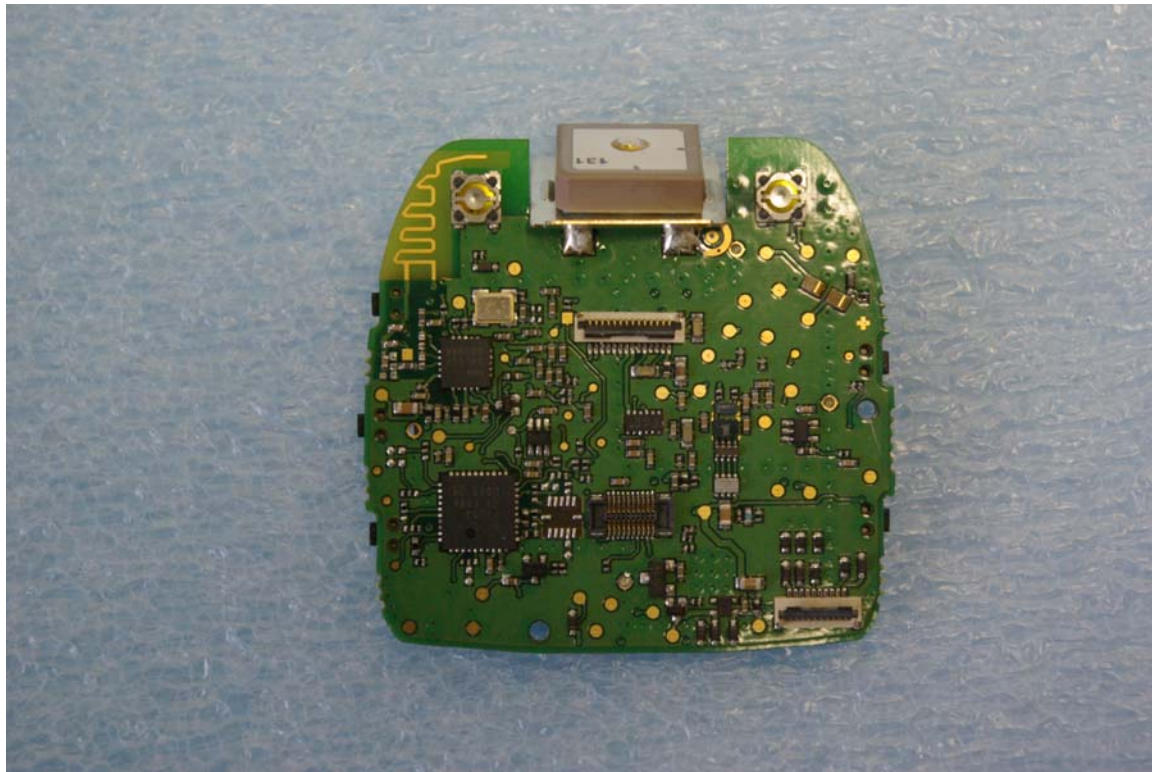

Internal Photographs
With shield

Without shield

Rogers Labs, Inc.
4405 West 259th Terrace
Louisburg, KS 66053
Phone/Fax: (913) 837-3214
Revision 1

Garmin International, Inc.
Model: Forerunner 310XT GPN: 011-02043-00
Test #: 090306 SN: DC46ED0200070
Test to: CFR47 Parts 2 and 15.249, RSS-210
IntPho IPH 01475

FCC ID#: IPH-01475
IC: 1792A-01475
Page 1 of 2
Date: April 2, 2009

Rogers Labs, Inc.
4405 West 259th Terrace
Louisburg, KS 66053
Phone/Fax: (913) 837-3214
Revision 1

Garmin International, Inc.
Model: Forerunner 310XT GPN: 011-02043-00
Test #: 090306 SN: DC46ED0200070
Test to: CFR47 Parts 2 and 15.249, RSS-210
IntPho IPH 01475