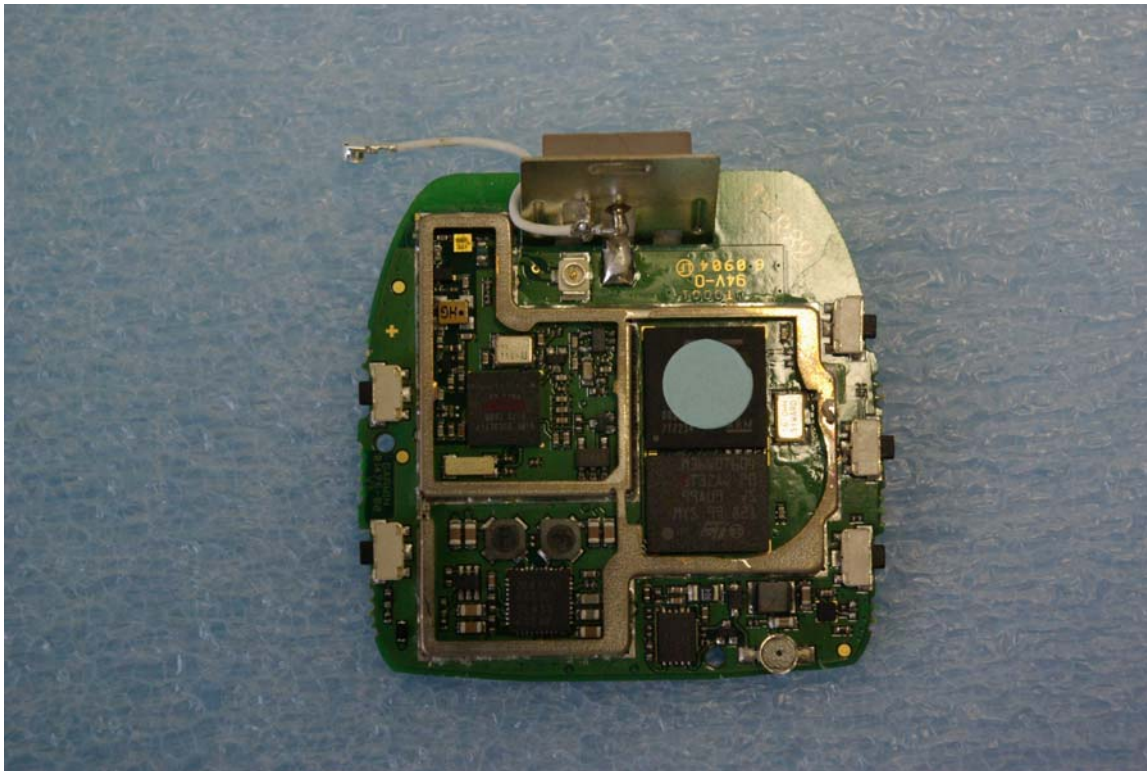

Internal Photographs
With shield

Without shield

Rogers Labs, Inc.
4405 West 259th Terrace
Louisburg, KS 66053
Phone/Fax: (913) 837-3214
Revision 1

Garmin International, Inc.
Model: Forerunner 310XT GPN: 011-02043-00
Test #: 090306 SN: DC46ED0200070
Test to: CFR47 Parts 2 and 15.249, RSS-210
IntPho IPH 01475

FCC ID#: IPH-01475
IC: 1792A-01475
Page 1 of 2
Date: April 2, 2009

Rogers Labs, Inc.
4405 West 259th Terrace
Louisburg, KS 66053
Phone/Fax: (913) 837-3214
Revision 1

Garmin International, Inc.
Model: Forerunner 310XT GPN: 011-02043-00
Test #: 090306 SN: DC46ED0200070
Test to: CFR47 Parts 2 and 15.249, RSS-210
IntPho IPH 01475