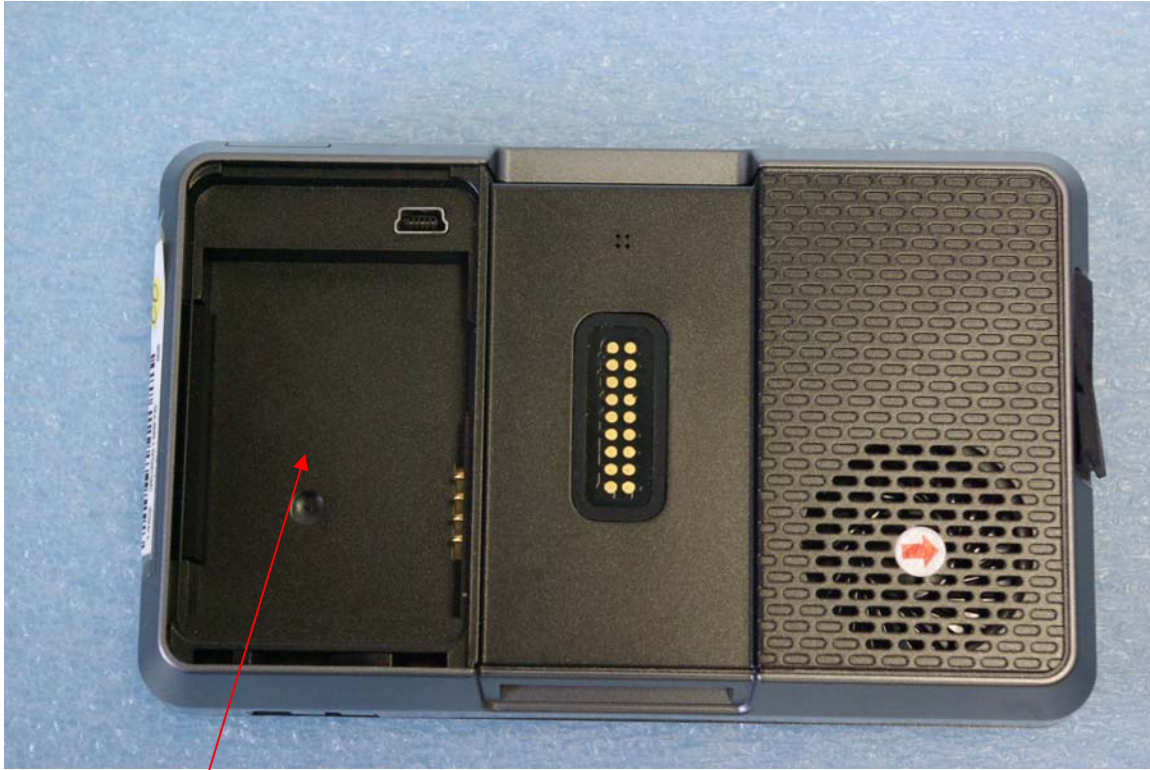

FCC/IC ID label and location

Label Location

Rogers Labs, Inc.  
4405 West 259<sup>th</sup> Terrace  
Louisburg, KS 66053  
Phone/Fax: (913) 837-3214  
Revision 1

Garmin International, Inc.  
Model: Zumo 6x0  
Test #: 090212  
LabelSmpl 01452  
GPN: 010-00727-xx  
SN: 1452 3535810078  
Test to: CFR47 Parts 2 and 15.249, RSS-210