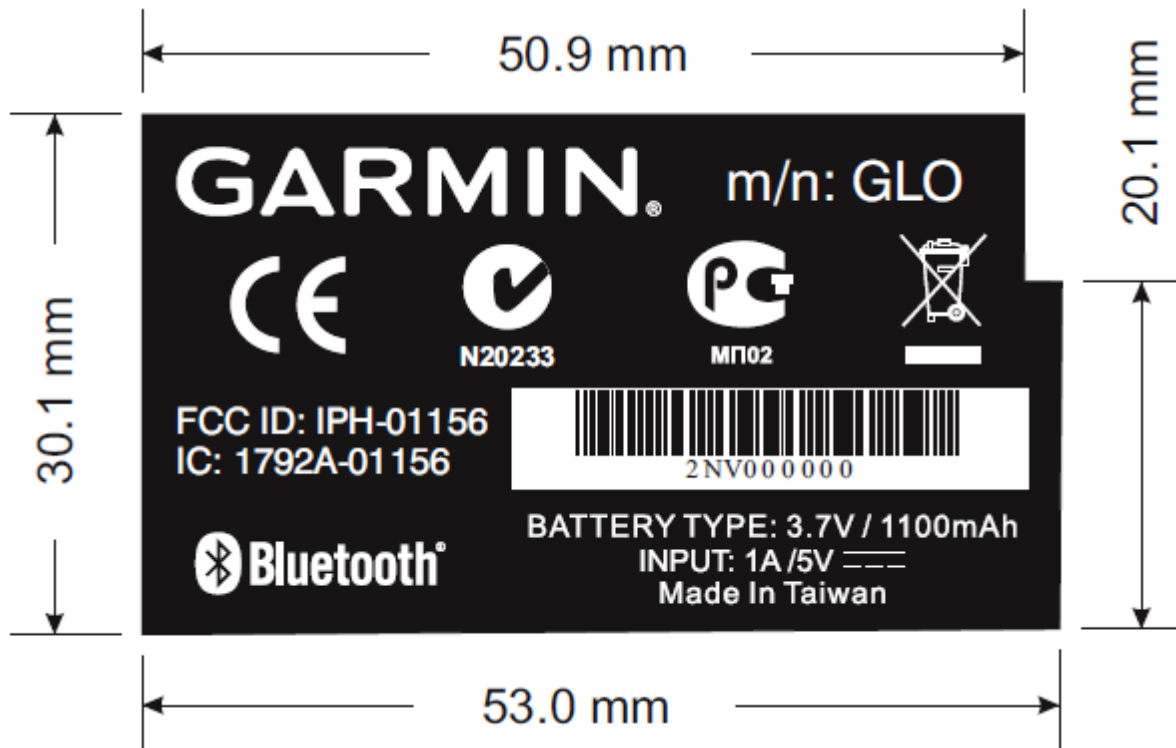

ID label and location

Label Location

Label

Rogers Labs, Inc.
4405 West 259th Terrace
Louisburg, KS 66053
Phone/Fax: (913) 837-3214
Revision 1

Garmin International, Inc.
Model: GLO
Test #: 120508 SN: 3845646906b
Test to: FCC CFR 47 15.249, RSS 210
File: LabelSmpl GLO

FCC ID: IPH-01156
IC: 1792A-01156
GPN: 011-02921-xx
Date: June 28, 2012
Page 1 of 1