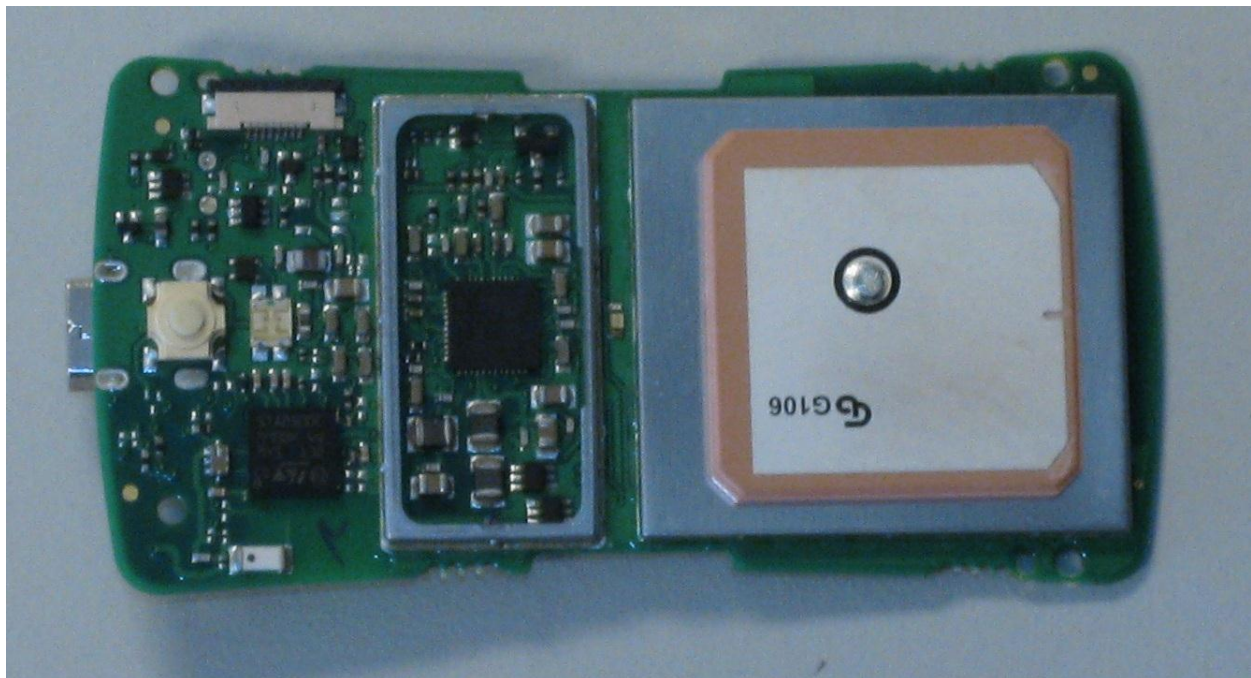

Internal Photographs

Rogers Labs, Inc.
4405 West 259th Terrace
Louisburg, KS 66053
Phone/Fax: (913) 837-3214
Revision 1

Garmin International, Inc.
Model: GLO
Test #: 120508 SN: 3845646906b
Test to: FCC CFR 47 15.249, RSS 210
File: IntPho GLO

FCC ID: IPH-01156
IC: 1792A-01156
GPN: 011-02921-xx
Date: June 29, 2012
Page 1 of 2

Rogers Labs, Inc.
4405 West 259th Terrace
Louisburg, KS 66053
Phone/Fax: (913) 837-3214
Revision 1

Garmin International, Inc.
Model: GLO
Test #: 120508 SN: 3845646906b
Test to: FCC CFR 47 15.249, RSS 210
File: IntPho GLO