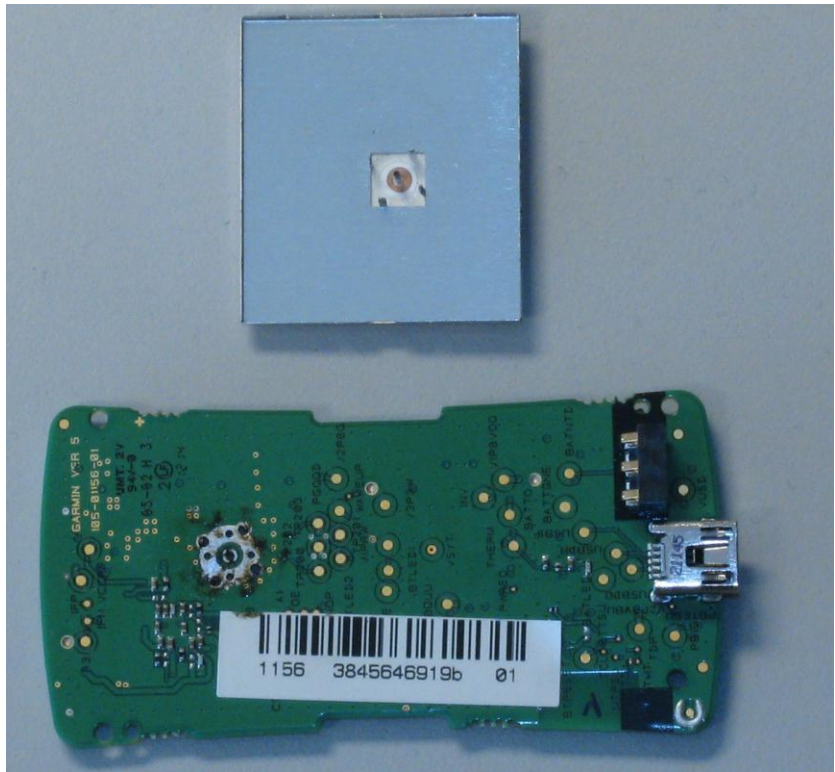

Internal Photographs

Rogers Labs, Inc.
4405 West 259th Terrace
Louisburg, KS 66053
Phone/Fax: (913) 837-3214
Revision 1

Garmin International, Inc.
Model: GLO
Test #: 120508 SN: 3845646906b
Test to: FCC CFR 47 15.249, RSS 210
File: IntPho GLO

FCC ID: IPH-01156
IC: 1792A-01156
GPN: 011-02921-xx
Date: June 29, 2012
Page 1 of 2

Rogers Labs, Inc.
4405 West 259th Terrace
Louisburg, KS 66053
Phone/Fax: (913) 837-3214
Revision 1

Garmin International, Inc.
Model: GLO
Test #: 120508 SN: 3845646906b
Test to: FCC CFR 47 15.249, RSS 210
File: IntPho GLO