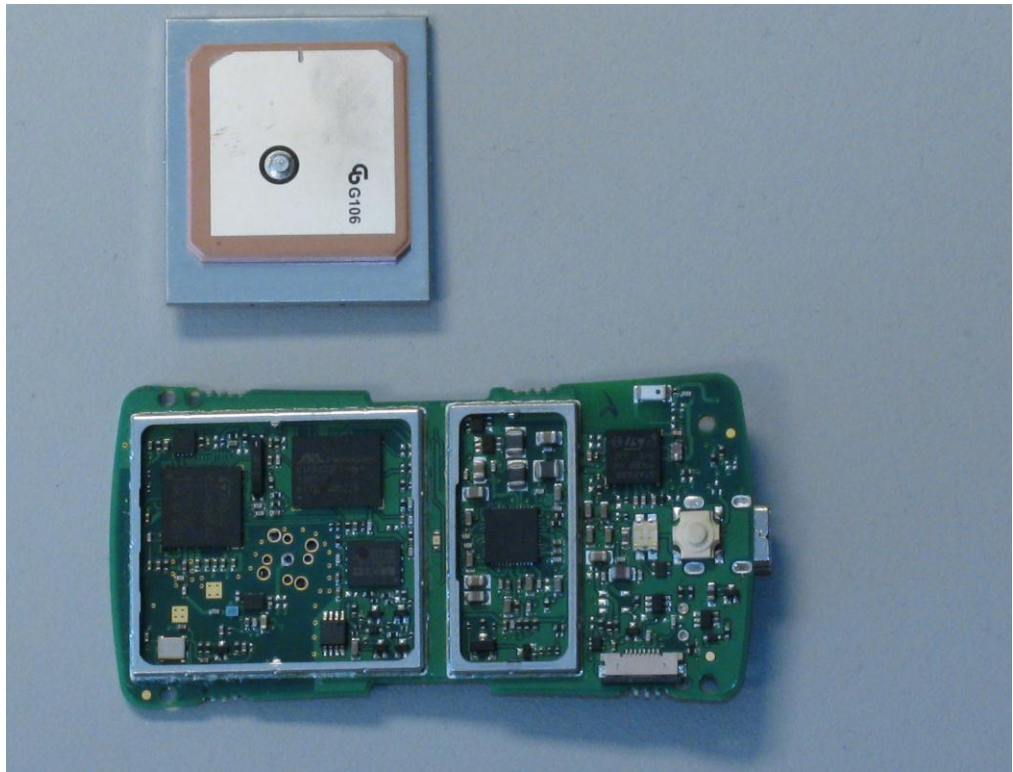

Internal Photographs

Rogers Labs, Inc.
4405 West 259th Terrace
Louisburg, KS 66053
Phone/Fax: (913) 837-3214
Revision 1

Garmin International, Inc.
Model: GLO
Test #: 120508 SN: 3845646906b
Test to: FCC CFR 47 15.249, RSS 210
File: IntPho GLO

FCC ID: IPH-01156
IC: 1792A-01156
GPN: 011-02921-xx
Date: June 29, 2012
Page 1 of 2

Rogers Labs, Inc.
4405 West 259th Terrace
Louisburg, KS 66053
Phone/Fax: (913) 837-3214
Revision 1

Garmin International, Inc.
Model: GLO
Test #: 120508 SN: 3845646906b
Test to: FCC CFR 47 15.249, RSS 210
File: IntPho GLO