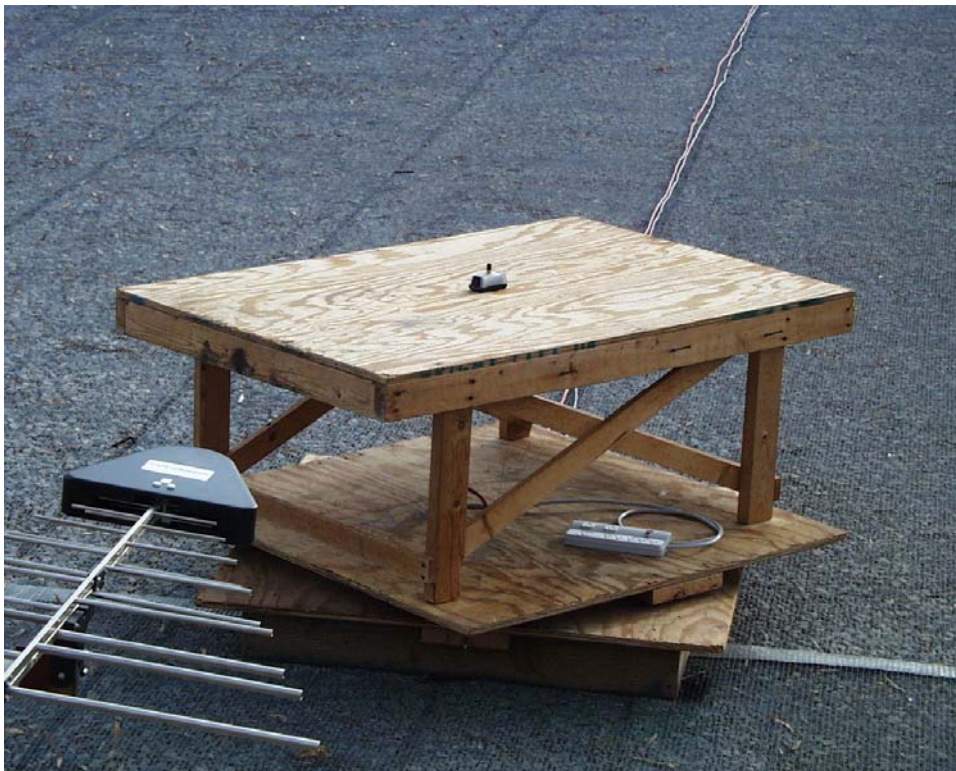

Test setup photographs for 011-01434-00.

ROGERS LABS, INC.
4405 West 259th Terrace
Louisburg, KS 66053
Phone/Fax: (913) 837-3214

Garmin International, Inc.
MODEL: 011-01434-00
Test #:061213D
Test to: CFR47, 2 and 15.249