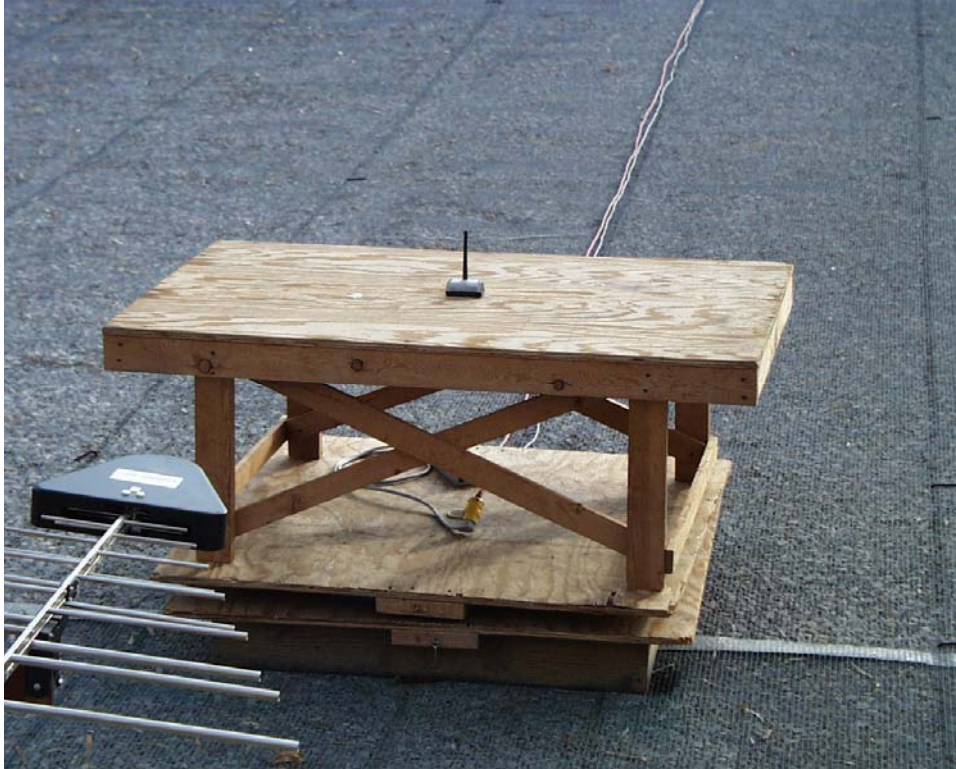

ROGERS LABS, INC.
4405 West 259th Terrace
Louisburg, KS 66053
Phone/Fax: (913) 837-3214

Garmin International, Inc.
MODEL: 011-01434-00
Test #:061213D
Test to: CFR47, 2 and 15.249

FCC ID#: IPH-01113
SN: #18
Page 2 of 3