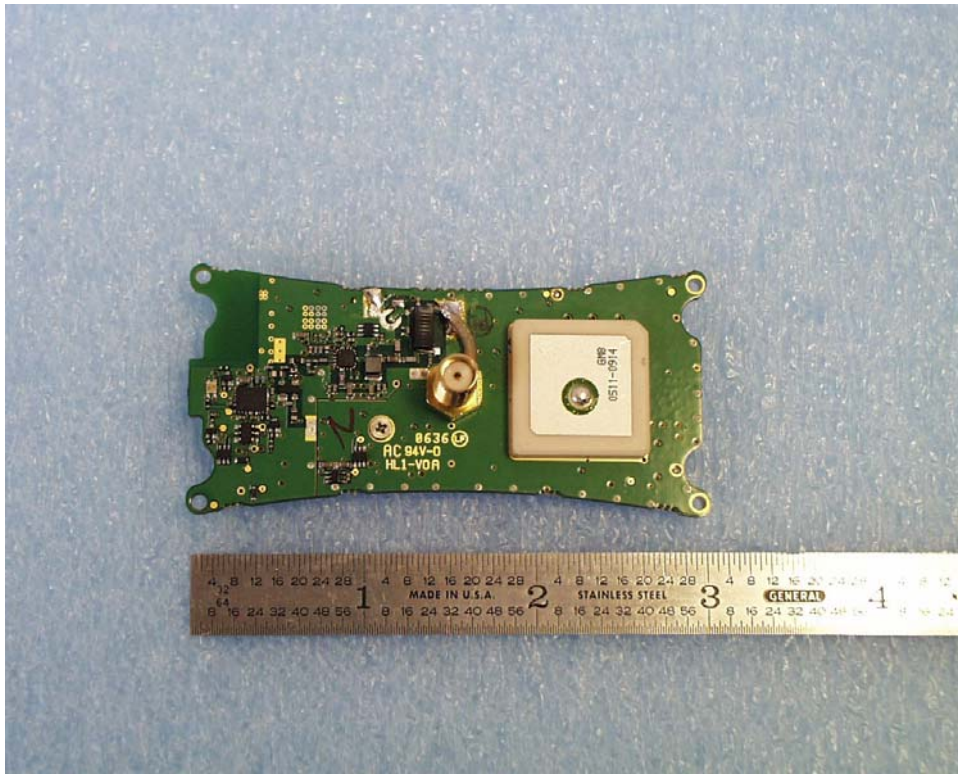

Photographs inside case.

ROGERS LABS, INC.  
4405 West 259<sup>th</sup> Terrace  
Louisburg, KS 66053  
Phone/Fax: (913) 837-3214

Garmin International, Inc.  
MODEL: 011-01434-00  
Test #:061213D  
Test to: CFR47, 2, 15.249, 95

FCC ID#: IPH-01113  
SN: #18  
Page 1 of 2

IPH 01113 Internal Photos 1/12/2007

ROGERS LABS, INC.  
 4405 West 259<sup>th</sup> Terrace  
 Louisburg, KS 66053  
 Phone/Fax: (913) 837-3214

Garmin International, Inc.  
 MODEL: 011-01434-00  
 Test #:061213D  
 Test to: CFR47, 2, 15.249, 95