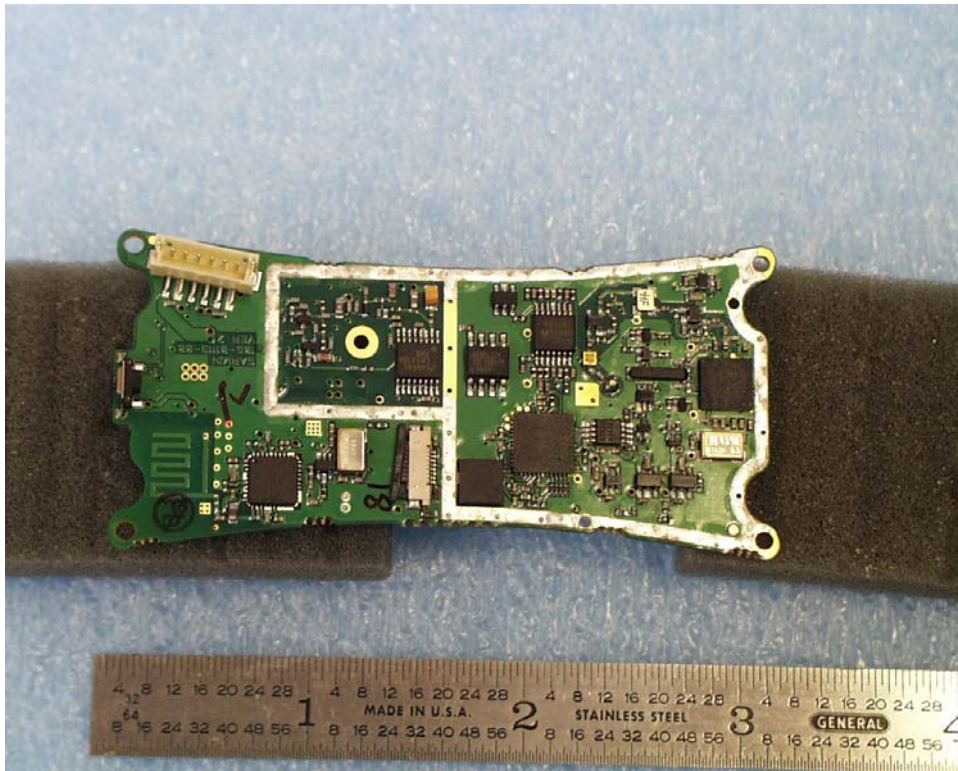

Photographs inside case.

ROGERS LABS, INC.  
4405 West 259<sup>th</sup> Terrace  
Louisburg, KS 66053  
Phone/Fax: (913) 837-3214

Garmin International, Inc.  
MODEL: 011-01434-00  
Test #:061213D  
Test to: CFR47, 2, 15.249, 95

FCC ID#: IPH-01113  
SN: #18  
Page 1 of 2

IPH 01113 Internal Photos 1/12/2007

ROGERS LABS, INC.  
 4405 West 259<sup>th</sup> Terrace  
 Louisburg, KS 66053  
 Phone/Fax: (913) 837-3214

Garmin International, Inc.  
 MODEL: 011-01434-00  
 Test #:061213D  
 Test to: CFR47, 2, 15.249, 95