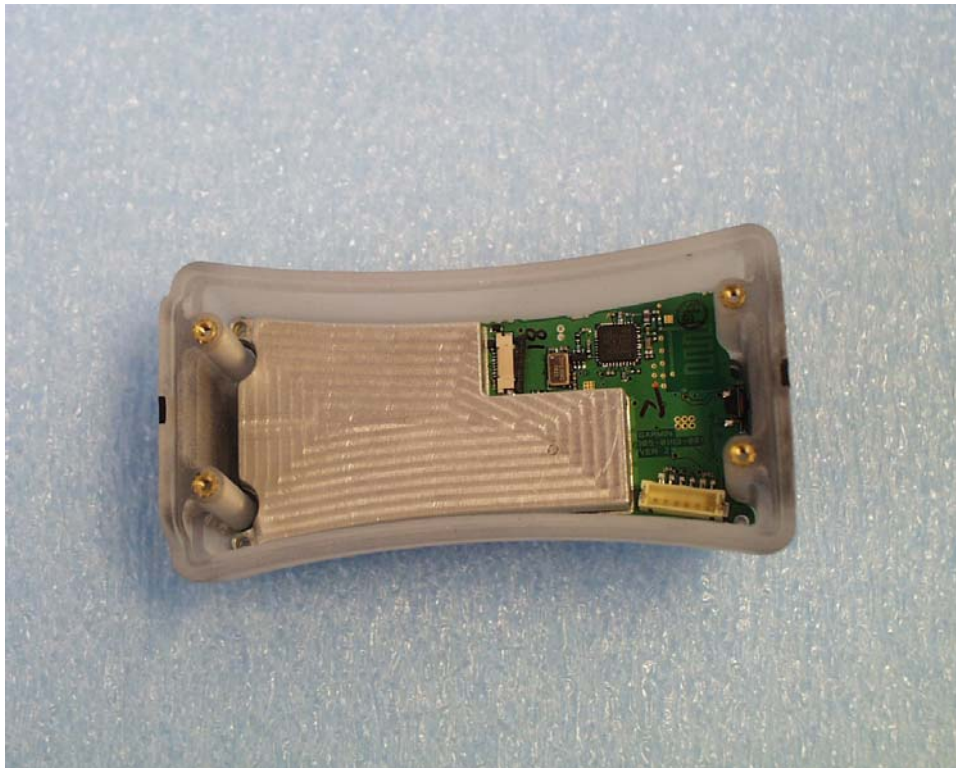

Photographs inside case.

ROGERS LABS, INC.  
4405 West 259<sup>th</sup> Terrace  
Louisburg, KS 66053  
Phone/Fax: (913) 837-3214

Garmin International, Inc.  
MODEL: 011-01434-00  
Test #:061213D  
Test to: CFR47, 2, 15.249, 95

FCC ID#: IPH-01113  
SN: #18  
Page 1 of 2

IPH 01113 Internal Photos 1/12/2007

ROGERS LABS, INC.  
 4405 West 259<sup>th</sup> Terrace  
 Louisburg, KS 66053  
 Phone/Fax: (913) 837-3214

Garmin International, Inc.  
 MODEL: 011-01434-00  
 Test #:061213D  
 Test to: CFR47, 2, 15.249, 95