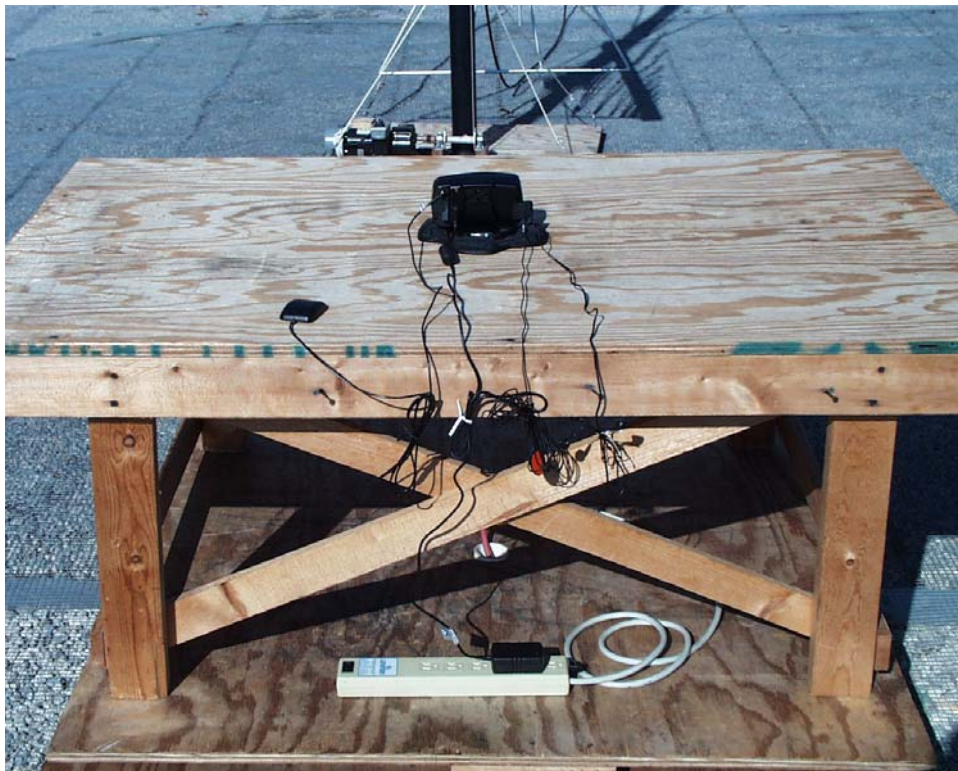

Test setup photographs for 011-01326-0x.

ROGERS LABS, INC.
4405 West 259th Terrace
Louisburg, KS 66053
Phone/Fax: (913) 837-3214

Garmin International, Inc.
MODEL: 011-01326-0x SN: Eng 1
Test #:060208 FCC ID#: IPH-01017 IC:1792A-01017
Test to: FCC Parts 2 and 15.249, RSS-210

Page 1 of 2

ROGERS LABS, INC.
4405 West 259th Terrace
Louisburg, KS 66053
Phone/Fax: (913) 837-3214

Garmin International, Inc.
MODEL: 011-01326-0x SN: Eng 1
Test #:060208 FCC ID#: IPH-01017 IC:1792A-01017
Test to: FCC Parts 2 and 15.249, RSS-210