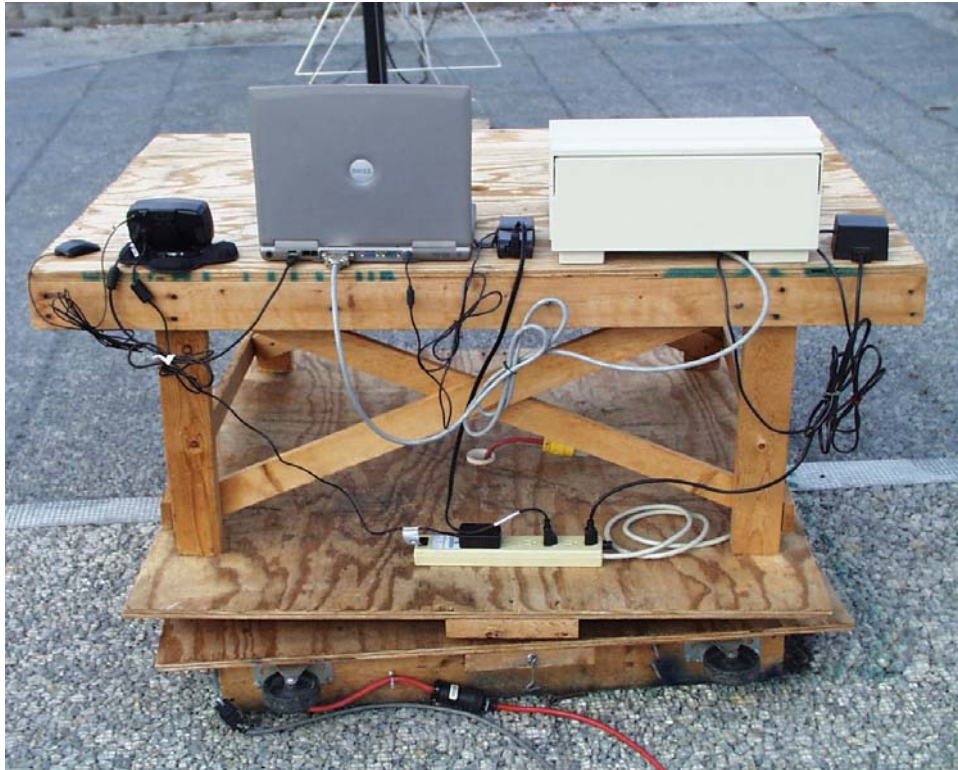

Test setup photographs for 011-01326-0x.

ROGERS LABS, INC.
4405 West 259th Terrace
Louisburg, KS 66053
Phone/Fax: (913) 837-3214

Garmin International, Inc.
MODEL: 011-01326-0x SN: Eng 1
Test #:060208 FCC ID#: IPH-01017 IC:1792A-01017
Test to: FCC Parts 2 and 15.249, RSS-210

Page 1 of 2

ROGERS LABS, INC.
4405 West 259th Terrace
Louisburg, KS 66053
Phone/Fax: (913) 837-3214

Garmin International, Inc.
MODEL: 011-01326-0x SN: Eng 1
Test #:060208 FCC ID#: IPH-01017 IC:1792A-01017
Test to: FCC Parts 2 and 15.249, RSS-210