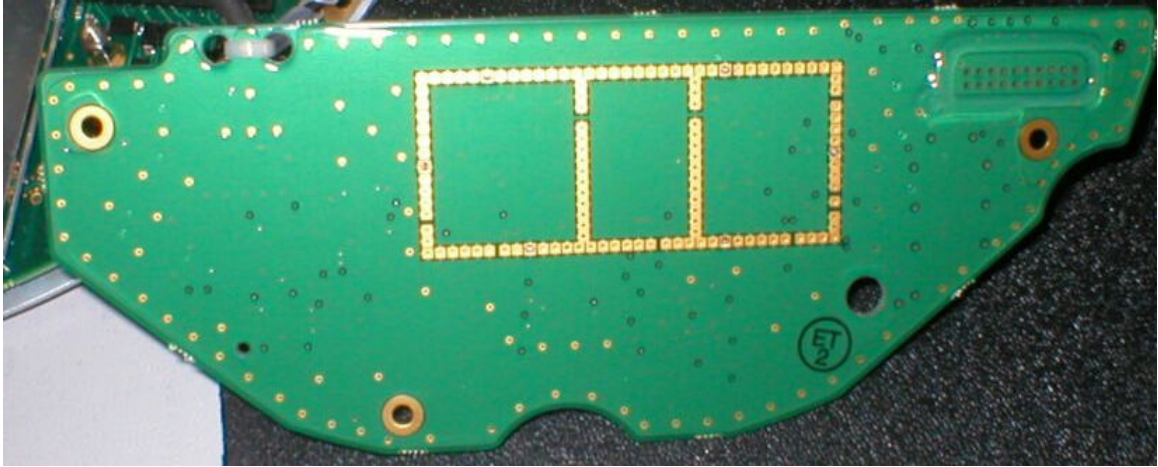

Internal photographs of GWX 68.

ROGERS LABS, INC.
4405 W. 259th Terrace
Louisburg, KS 66053
Phone/Fax: (913) 837-3214

Garmin International, Inc.
MODEL: GWX 68
Test #: 050517
FCCID#: IPH-0060200
Test to: FCC Parts 2 and 87

Covers removed

ROGERS LABS, INC.
4405 W. 259th Terrace
Louisburg, KS 66053
Phone/Fax: (913) 837-3214

Garmin International, Inc.
MODEL: GWX 68
Test #:050517
Test to: FCC Parts 2 and 87

FCCID#: IPH-0060200