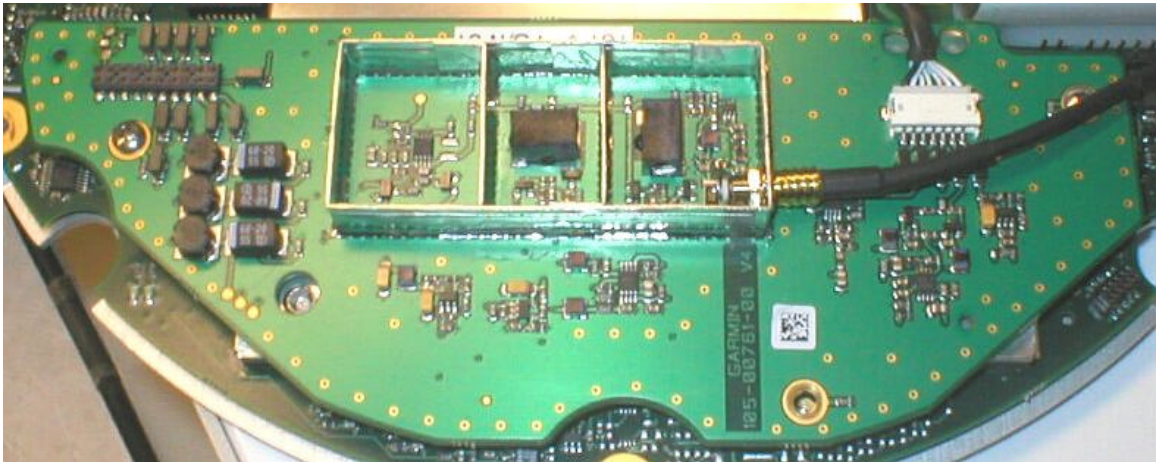

Internal photographs of GWX 68.

ROGERS LABS, INC.
4405 W. 259th Terrace
Louisburg, KS 66053
Phone/Fax: (913) 837-3214

Garmin International, Inc.
MODEL: GWX 68
Test #: 050517
FCCID#: IPH-0060200
Test to: FCC Parts 2 and 87

Covers removed

ROGERS LABS, INC.
4405 W. 259th Terrace
Louisburg, KS 66053
Phone/Fax: (913) 837-3214

Garmin International, Inc.
MODEL: GWX 68
Test #:050517
Test to: FCC Parts 2 and 87

FCCID#: IPH-0060200