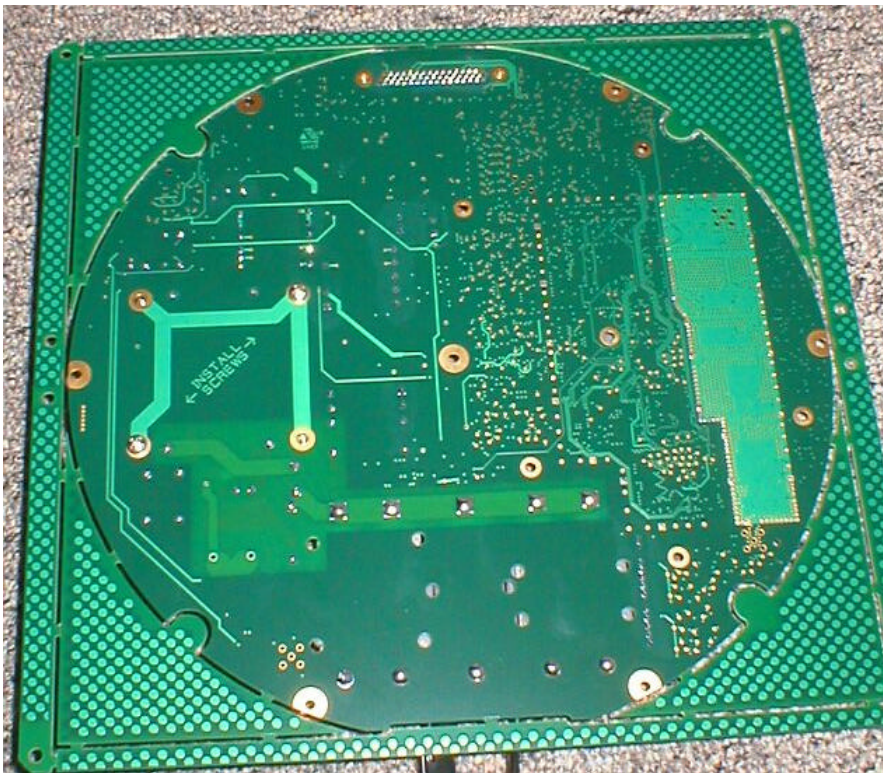

Internal photographs of GWX 68.

ROGERS LABS, INC.
4405 W. 259th Terrace
Louisburg, KS 66053
Phone/Fax: (913) 837-3214

Garmin International, Inc.
MODEL: GWX 68
Test #: 050517
FCCID#: IPH-0060200
Test to: FCC Parts 2 and 87

Covers removed

ROGERS LABS, INC.
4405 W. 259th Terrace
Louisburg, KS 66053
Phone/Fax: (913) 837-3214

Garmin International, Inc.
MODEL: GWX 68
Test #:050517
Test to: FCC Parts 2 and 87

FCCID#: IPH-0060200