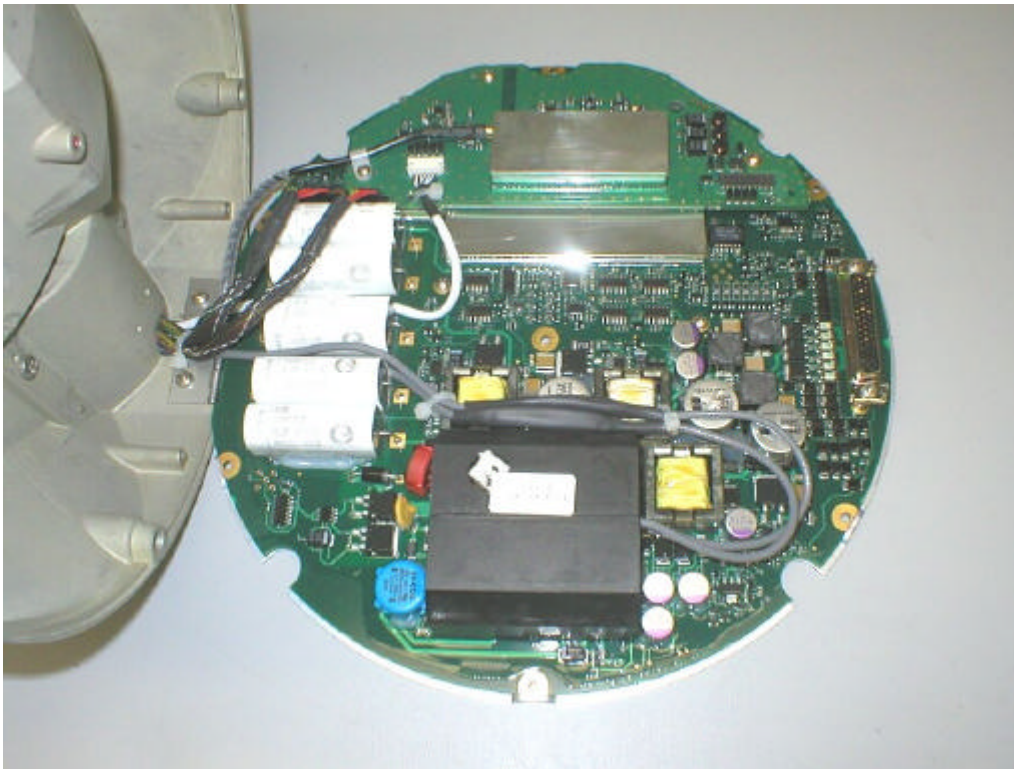

Internal photographs of GWX 68.

ROGERS LABS, INC.
4405 W. 259th Terrace
Louisburg, KS 66053
Phone/Fax: (913) 837-3214

Garmin International, Inc.
MODEL: GWX 68
Test #: 050517
FCCID#: IPH-0060200
Test to: FCC Parts 2 and 87

Covers removed

ROGERS LABS, INC.
4405 W. 259th Terrace
Louisburg, KS 66053
Phone/Fax: (913) 837-3214

Garmin International, Inc.
MODEL: GWX 68
Test #:050517
Test to: FCC Parts 2 and 87

FCCID#: IPH-0060200