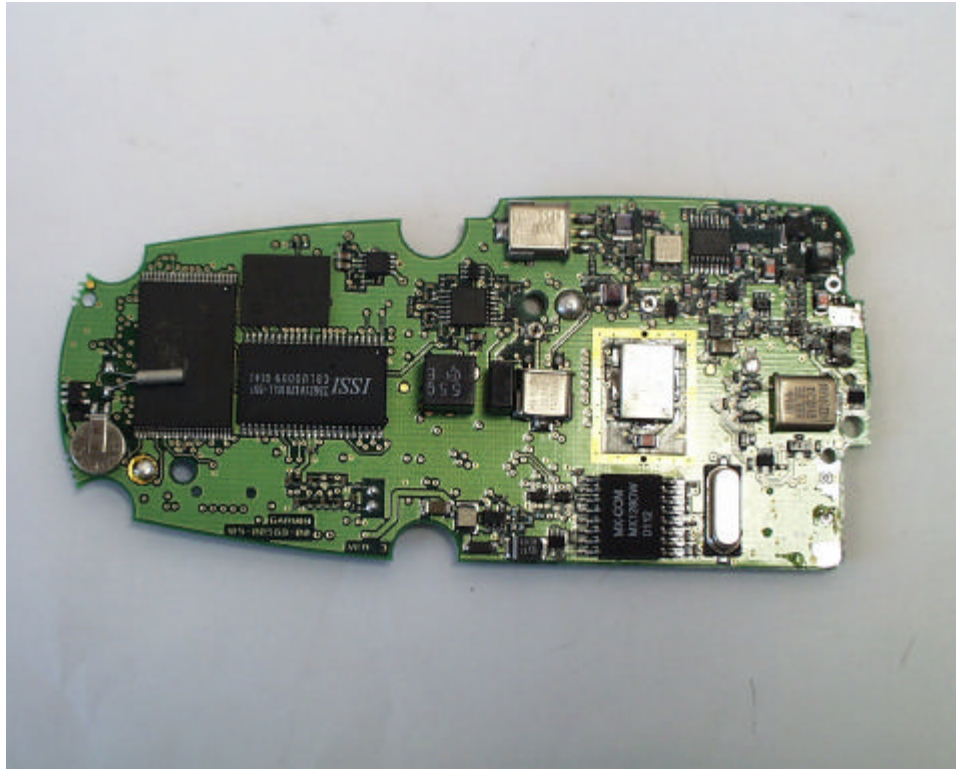

Internal Photographs for Rino

ROGERS LABS, INC.
4405 W. 259th Terrace
Louisburg, KS 66053
Phone/Fax: (913) 837-3214

GARMIN INTERNATIONAL, INC.
MODEL: Rino
Test #: 020419
Test to: FCC Parts 2 and 95

FCC ID: IPH-00568

Page 1 of 2

ROGERS LABS, INC.
4405 W. 259th Terrace
Louisburg, KS 66053
Phone/Fax: (913) 837-3214

GARMIN INTERNATIONAL, INC.
MODEL: Rino
Test #: 020419
Test to: FCC Parts 2 and 95

FCC ID: IPH-00568

Page 2 of 2