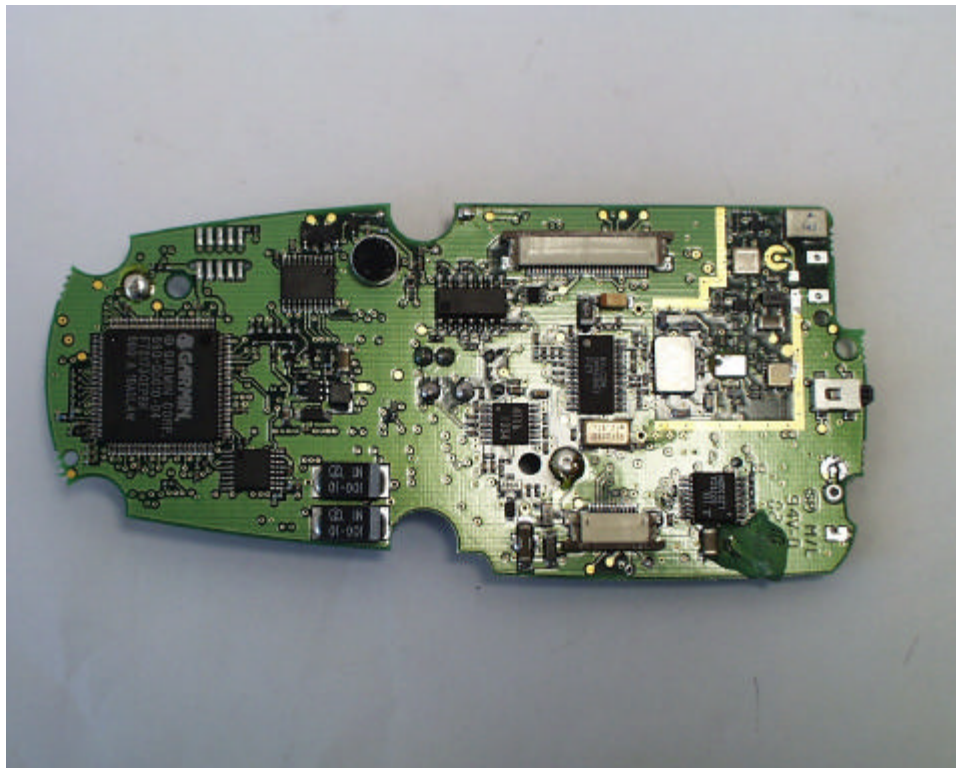

Internal Photographs for Rino

ROGERS LABS, INC.
4405 W. 259th Terrace
Louisburg, KS 66053
Phone/Fax: (913) 837-3214

GARMIN INTERNATIONAL, INC.
MODEL: Rino
Test #: 020419
Test to: FCC Parts 2 and 95

FCC ID: IPH-00568

Page 1 of 2

ROGERS LABS, INC.
4405 W. 259th Terrace
Louisburg, KS 66053
Phone/Fax: (913) 837-3214

GARMIN INTERNATIONAL, INC.
MODEL: Rino
Test #: 020419
Test to: FCC Parts 2 and 95

FCC ID: IPH-00568

Page 2 of 2