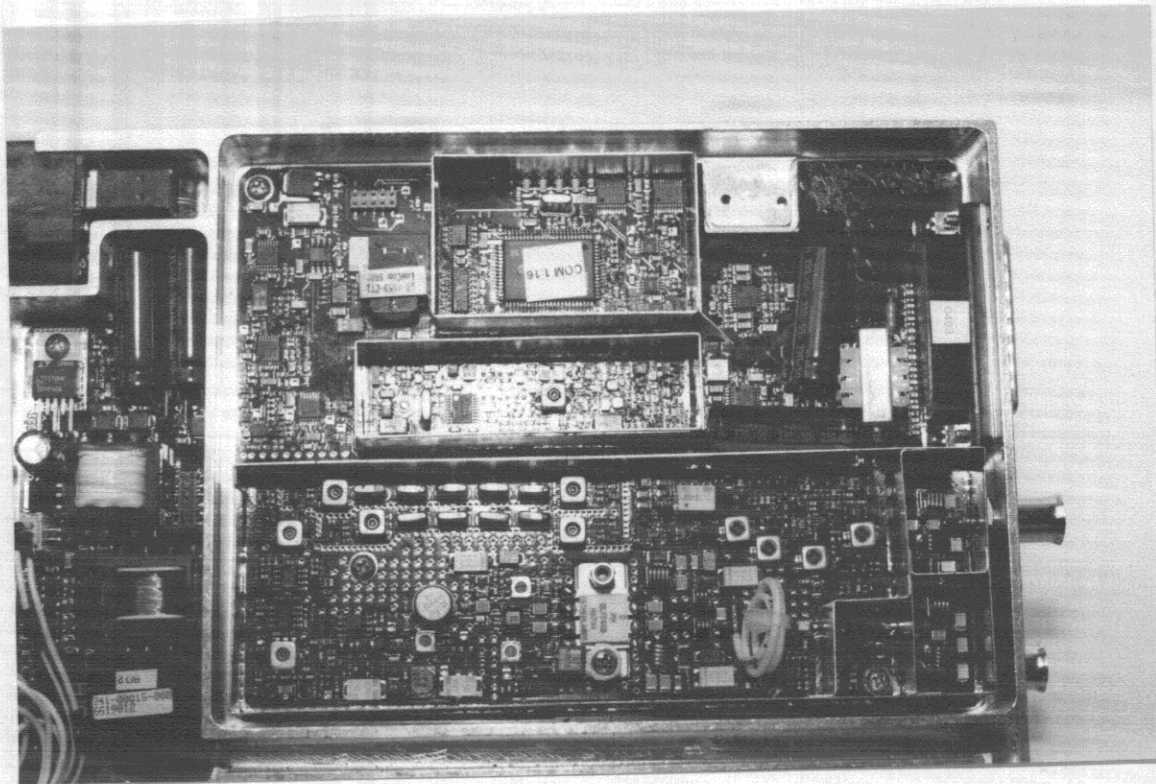

GARMIN INTERNATIONAL, INC.

Model: GNS 430

Photo RF PC Board

No Components Located on Backside of Board

ROGERS CONSULTING LABS, INC.  
11701 Craig  
Overland Park, KS 66210  
Phone/Fax: (913) 339-6072

GARMIN INTERNATIONAL, INC.  
MODEL: GNS 430 012-00214-( ) SN: UNIT 43  
Test #: 980616 FCC ID#: IPH-0021400  
Test to: FCC Parts 2 and 87 Page 25 of 44