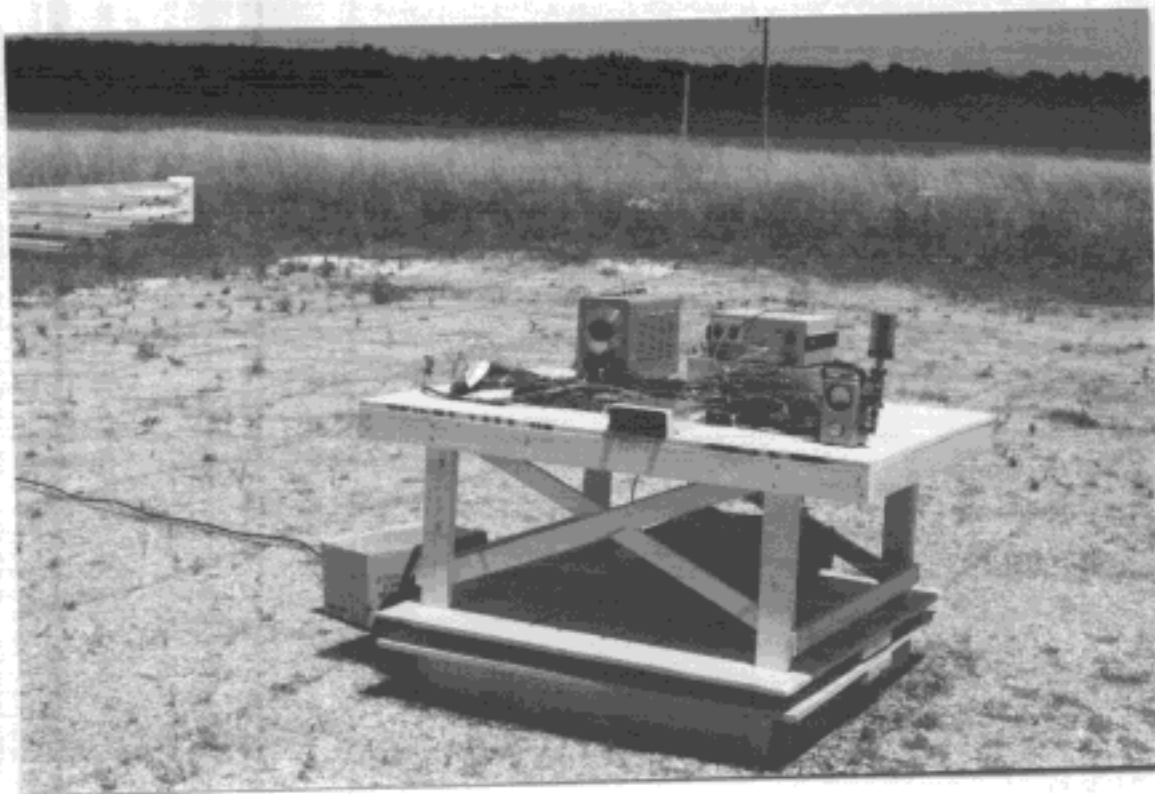

GARMIN INTERNATIONAL, INC.
Model: GNS 430
Photos Radiated Emissions

ROGERS CONSULTING LABS, INC.
11701 Craig
Overland Park, KS 66210
Phone/Fax: (913) 339-6072

GARMIN INTERNATIONAL, INC.
MODEL: GNS 430 012-00214-() SN: UNIT 43
Test #: 980616 FCC ID#: IPH-0021400
Test to: FCC Parts 2 and 87 Page 23 of 44