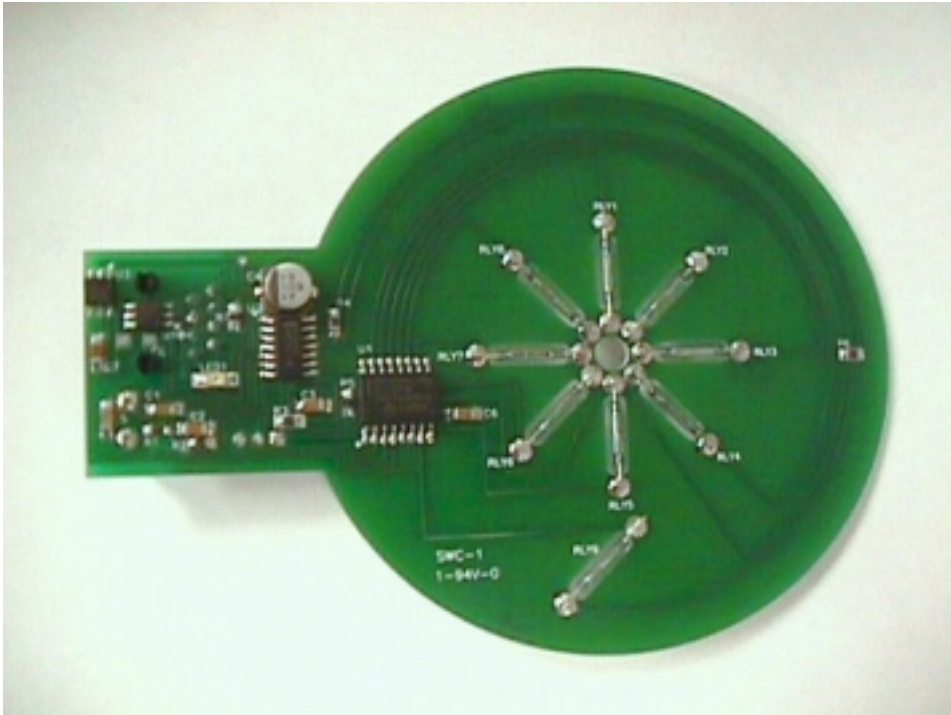

FCC ID: IPGWWS1

Top and Bottom Views of the Humidity-Temp-Solar Board

FCC ID: IPGWWS1

Top and Bottom Views of the Rain Gauge Board

FCC ID: IPGWWS1

Top and Bottom Views of the Mini Transmitter with Wire Antenna Board.

FCC ID: IPGWWS1

Top and Bottom Views of the Weather Vain Board.