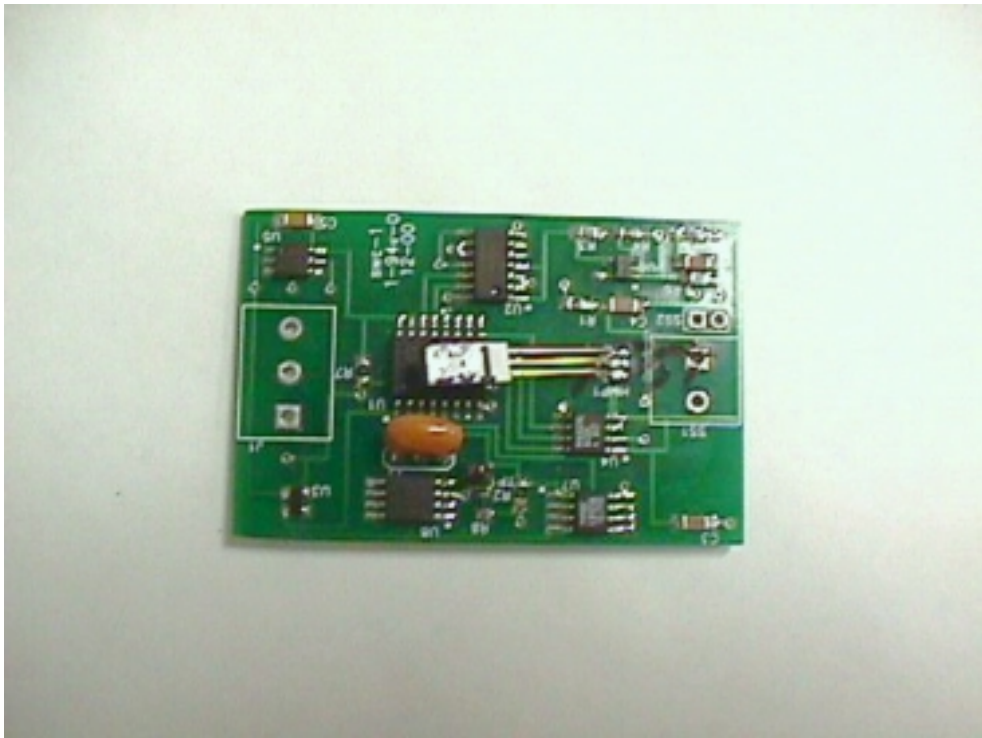

FCC ID: IPGWWS1

Top and Bottom Views of the Humidity-Temp-Solar Board

FCC ID: IPGWWS1

Top and Bottom Views of the Rain Gauge Board

FCC ID: IPGWWS1

Top and Bottom Views of the Mini Transmitter with Wire Antenna Board.

FCC ID: IPGWWS1

Top and Bottom Views of the Weather Vain Board.