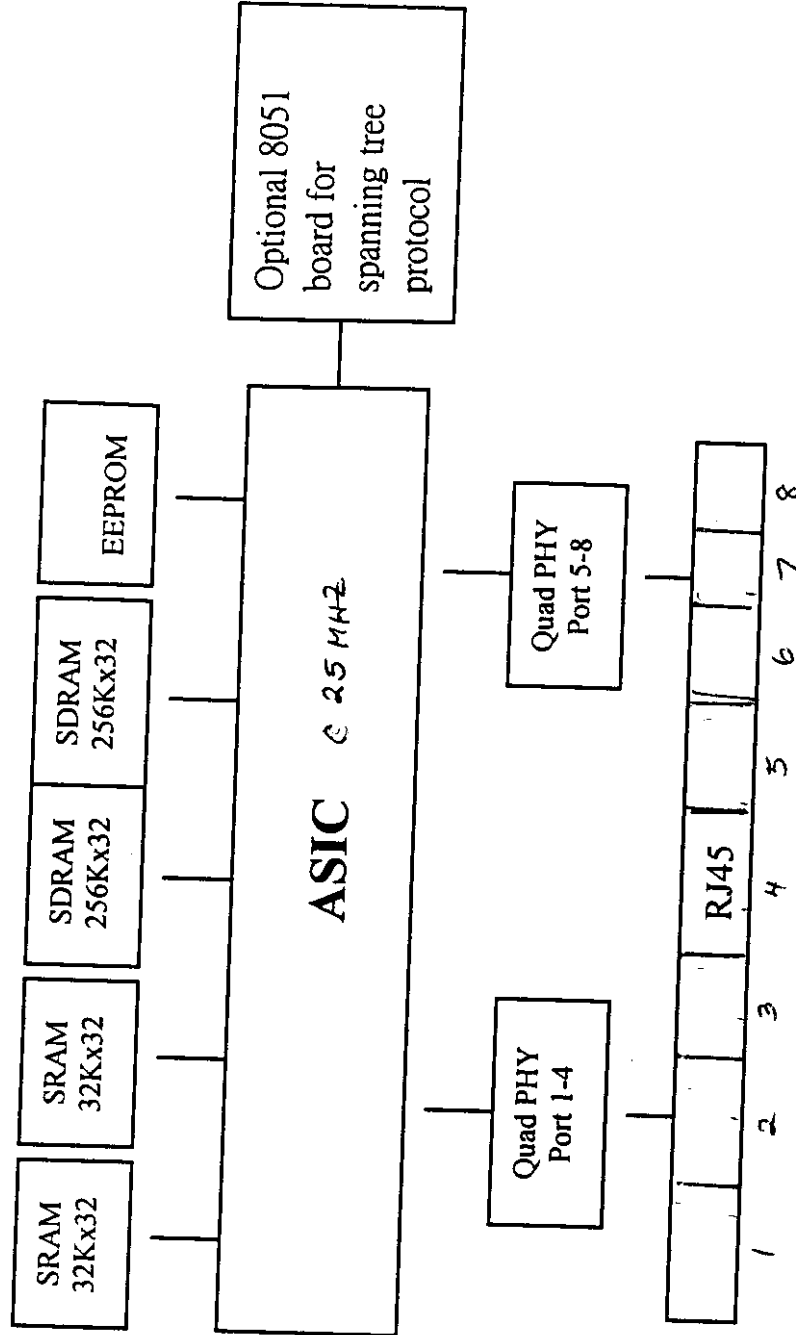

EUT Block Diagram
(Exhibit 2)

File ID: I04N SKI 810 S01

ETHERNET SWITCH & PLUG HUB