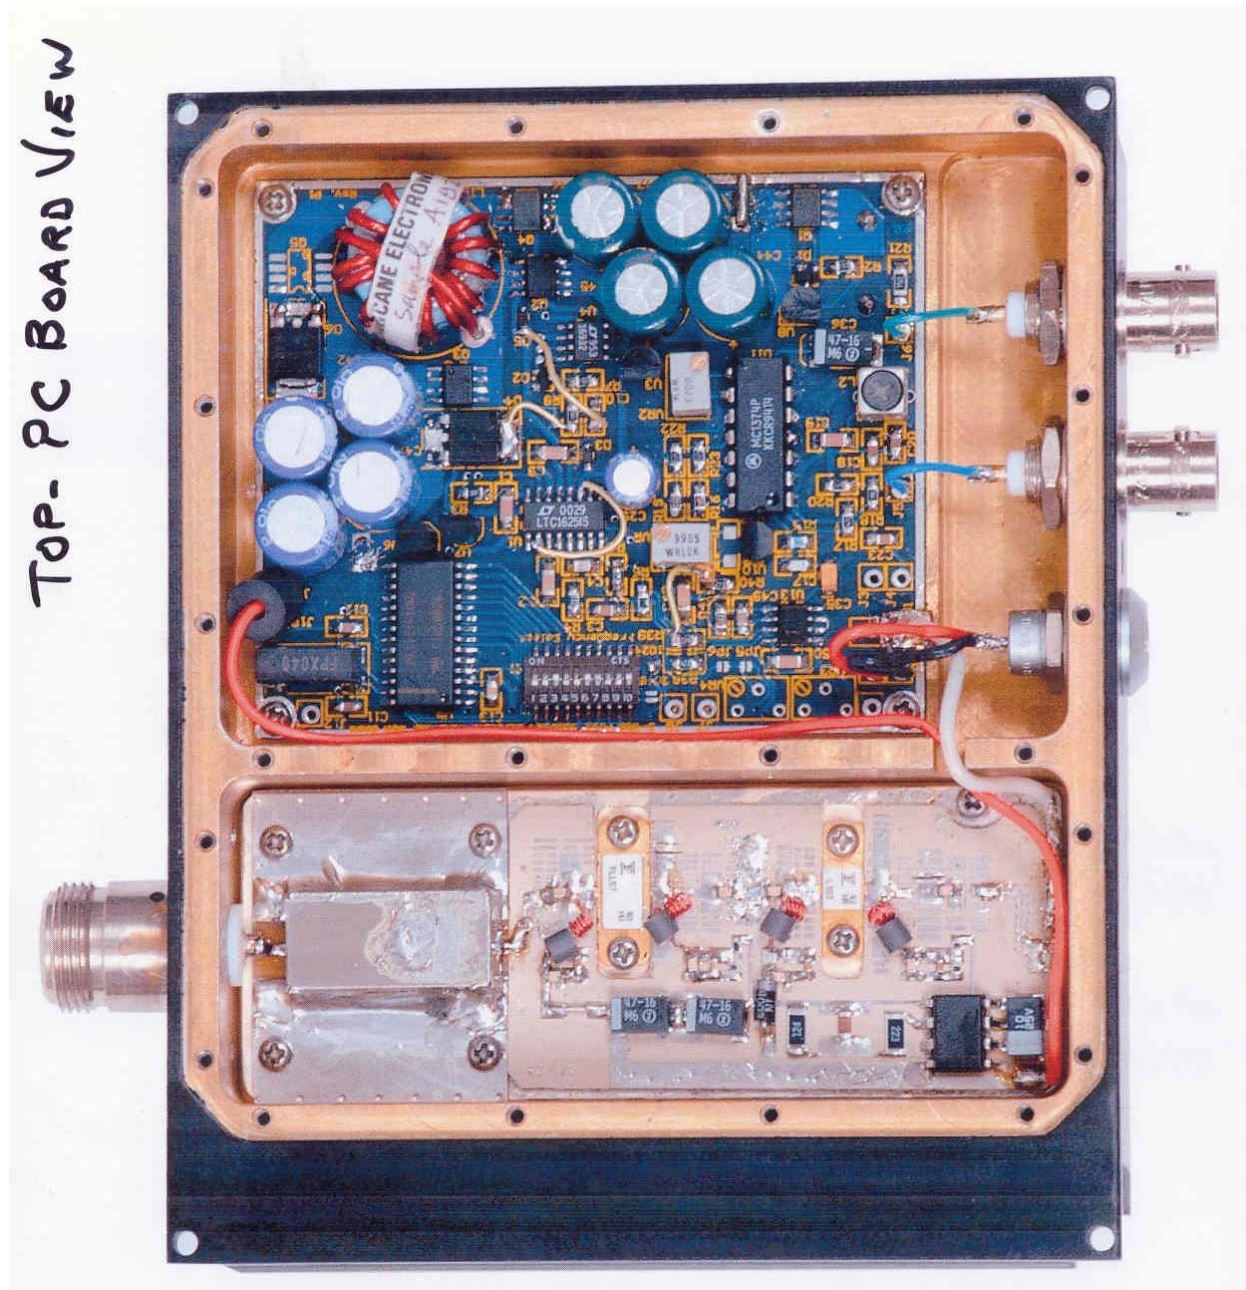

360 Herndon Parkway
Suite 1400
Herndon, VA 20170
<http://www.rheintech.com>

APPENDIX I: INTERNAL PHOTOGRAPHS

PHOTOGRAPH 3: TOP VIEW OF PC BOARD

(MAIN BOARD VIEW) TOP - PC BOARD VIEW

PHOTOGRAPH 4: TOP VIEW OF MAIN PC BOARD