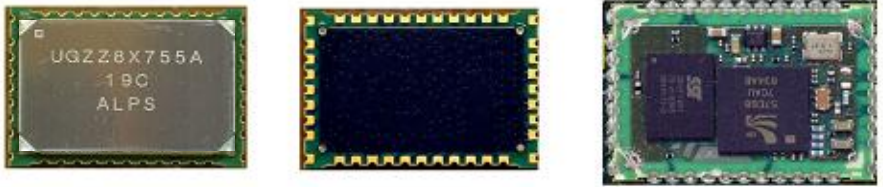

KW-NT500HDT

BT transmitter

Antenna