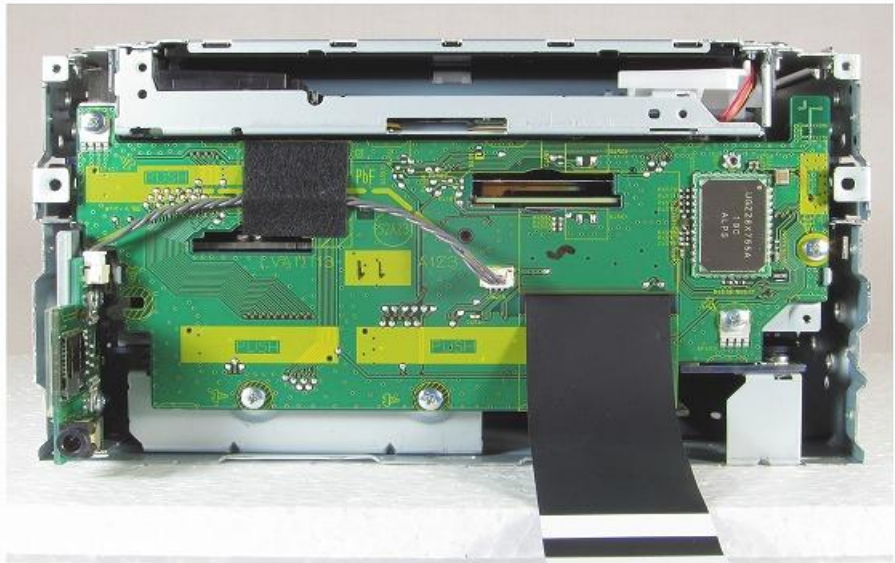

KW-NT500HDT

BT transmitter

Antenna