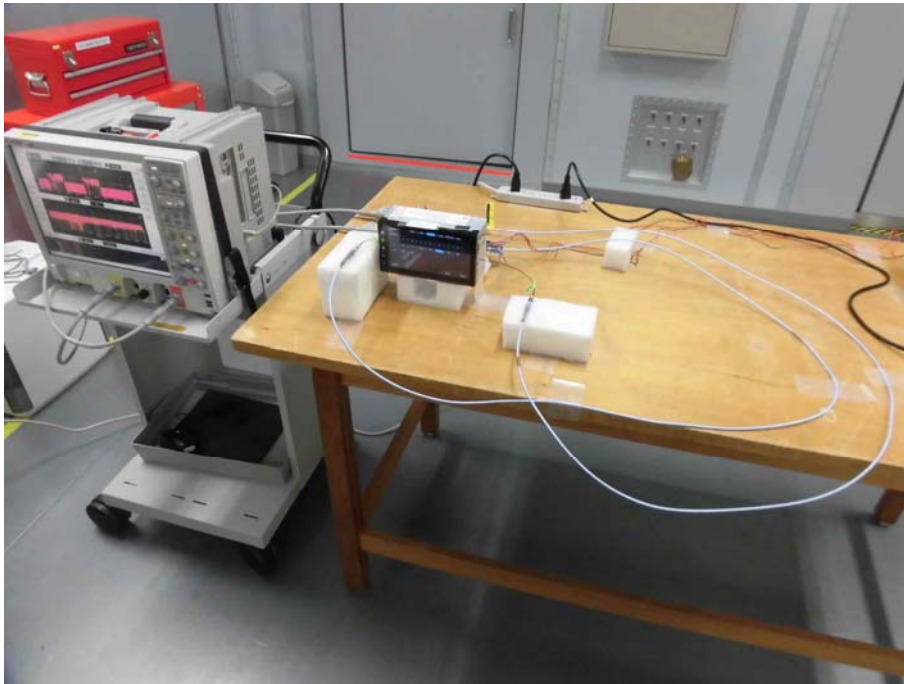

APPENDIX 3: Photographs of Test Setup

Radiated Spurious Emission

Front

Rear (Below 1 GHz)

Rear (Above 1 GHz)

Pre-check of Worst Case Position

0 deg.

30 deg.

Antenna Terminal Conducted Tests

Photo 1

Photo 2

End of Report