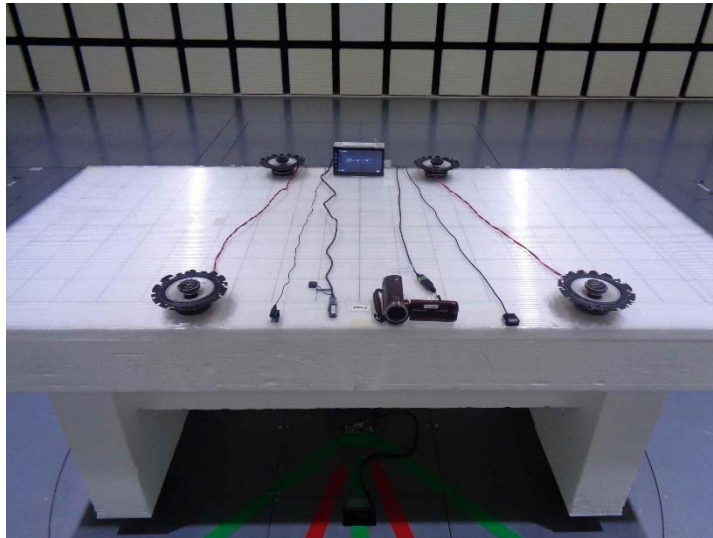

**APPENDIX 3: Photographs of test setup**

**Radiated Spurious Emission**

**Front**

**Rear (Blow 1 GHz)**

**Rear (Above 1 GHz)**

**Pre-check of Worst Case Position**

**0 deg.**

**30 deg.**

---

**Antenna Terminal Conducted Tests**

**Photo 1**

**Photo 2**

**End of Report**