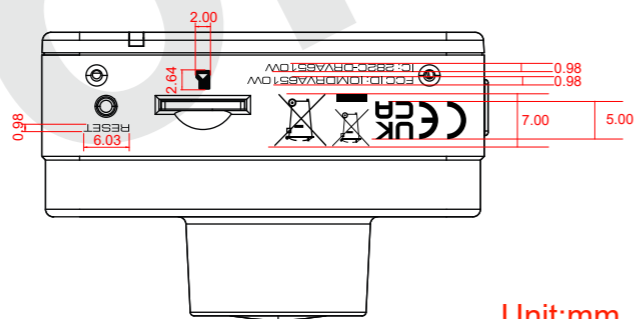

DRV-A610W Silk Print Explanation

All Font : Eurostile Extended 2

Silk Printing : PANTONE 8401C

Sticker

W : 19 mm

H : 9mm

Unit:mm

APPROVED DATE	APPROVED BY