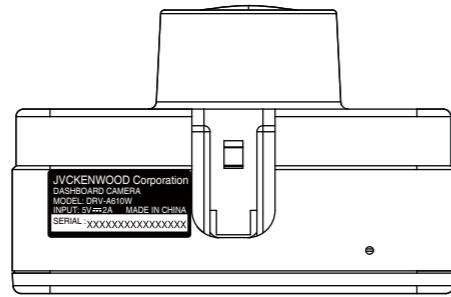

DRV-A610W Silk Print Explanation

All Font : Eurostile Extended 2

Silk Printing : PANTONE 8401C

Sticker

W : 19 mm

H : 9mm

Unit:mm

APPROVED DATE	APPROVED BY