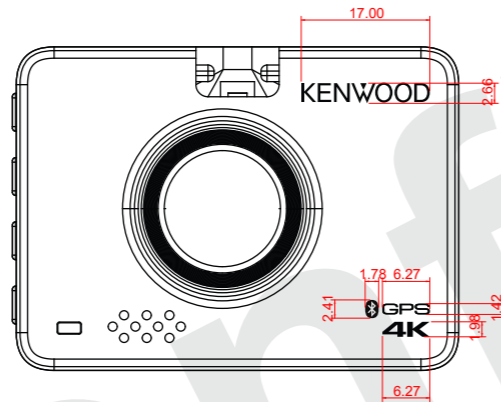

DRV-A610W Silk Print Explanation

All Font : Eurostile Extended 2

Silk Printing : PANTONE 8401C

Sticker

W : 19 mm

H : 9mm

Unit:mm

APPROVED DATE	APPROVED BY