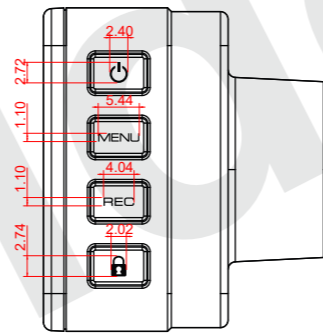

DRV-A610W Silk Print Explanation

All Font : Eurostile Extended 2

Silk Printing : PANTONE 8401C

Sticker

W : 19 mm

H : 9mm

Unit:mm

APPROVED DATE	APPROVED BY