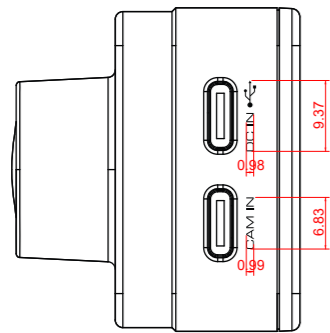

DRV-A610W Silk Print Explanation

All Font : Eurostile Extended 2

Silk Printing : PANTONE 8401C

Sticker

W : 19 mm

H : 9mm

Unit:mm

APPROVED DATE	APPROVED BY