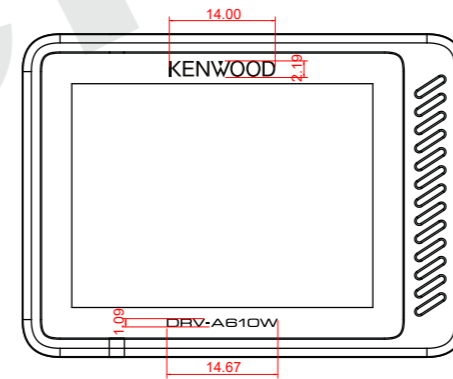

DRV-A610W Silk Print Explanation

All Font : Eurostile Extended 2

Silk Printing : PANTONE 8401C

Sticker

W : 19 mm

H : 9mm

Unit:mm

APPROVED DATE	APPROVED BY