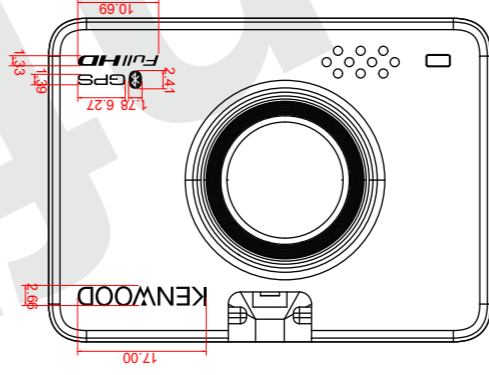

DRV-A310W Silk Print Explanation And Label

All Font : Eurostile Extended 2

Silk Printing : PANTONE 8401C

Unit:mm

APPROVED DATE	APPROVED BY