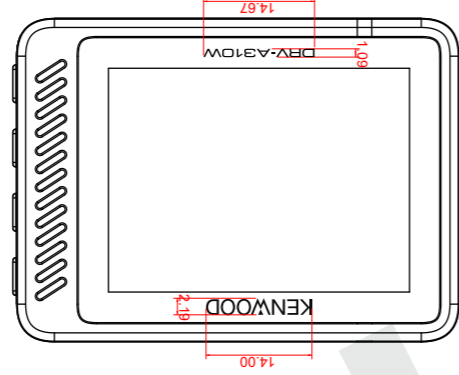

DRV-A310W Silk Print Explanation And Label

All Font : Eurostile Extended 2

Silk Printing : PANTONE 8401C

Unit:mm

APPROVED DATE	APPROVED BY