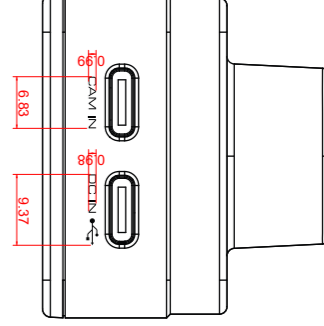

DRV-A310W Silk Print Explanation And Label

All Font : Eurostile Extended 2

Silk Printing : PANTONE 8401C

Unit:mm

APPROVED DATE	APPROVED BY