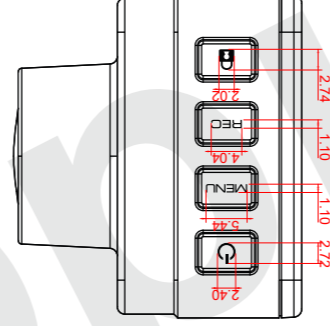

DRV-A310W Silk Print Explanation And Label

All Font : Eurostile Extended 2

Silk Printing : PANTONE 8401C

Unit:mm

APPROVED DATE	APPROVED BY