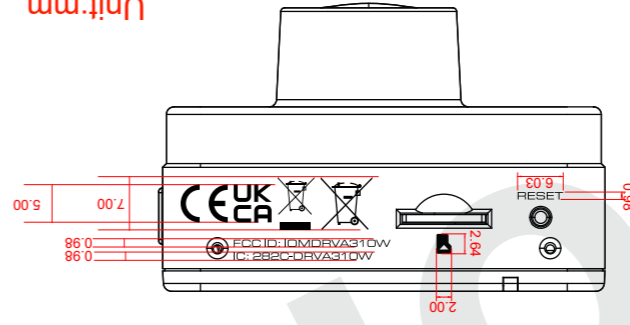

DRV-A310W Silk Print Explanation And Label

All Font : Eurostile Extended 2

Silk Printing : PANTONE 8401C

Unit:mm

APPROVED DATE	APPROVED BY