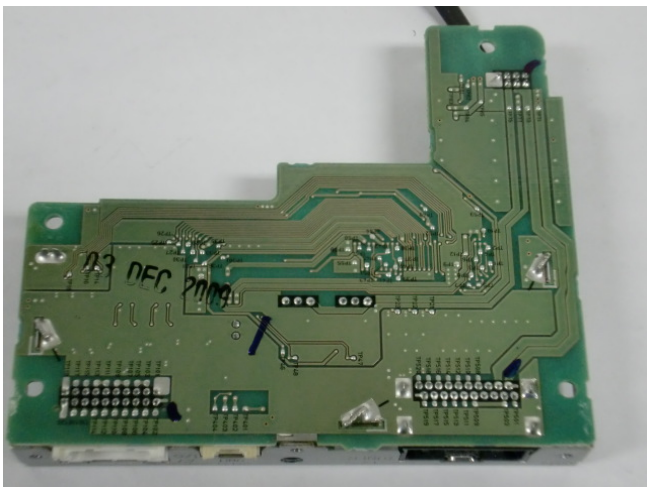

DNX9980HD Internal Photograph

Top cover disassembly 1

Top cover disassembly 2

DVD Mecha disassembly

Digital Unit 1

Digital Unit 2 (without shield cover)

Digital Unit 3 (with shield cover)

BT Transmitter 1

BT Transmitter 2

BT Transmitter 3 (without shield case)

BT Transmitter 4

Navigation Unit 1

Navigation Unit 2

Analog Unit 1

Analog Unit 2

AV IN/OUT Unit 1

AV IN/OUT Unit 2

AV IN/OUT Unit 3

SD Unit 1

SD Unit 2

SD Unit 3

Video Unit 1

Video Unit 2

Video Unit 3

Switch Unit 1

Switch Unit 2

Antenna 1

Antenna 2