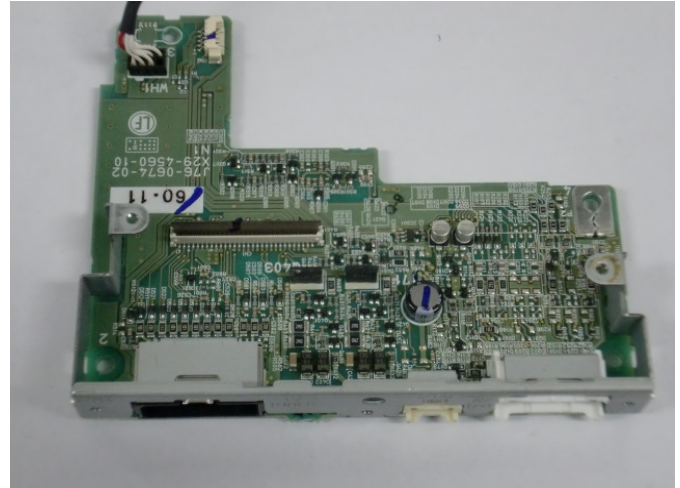

DNX9980HD Internal Photograph

Top cover disassembly 1

Top cover disassembly 2

DVD Mecha disassembly

Digital Unit 1

Digital Unit 2 (without shield cover)

Digital Unit 3 (with shield cover)

BT Transmitter 1

BT Transmitter 2

BT Transmitter 3 (without shield case)

BT Transmitter 4

Navigation Unit 1

Navigation Unit 2

Analog Unit 1

Analog Unit 2

AV IN/OUT Unit 1

AV IN/OUT Unit 2

AV IN/OUT Unit 3

SD Unit 1

SD Unit 2

SD Unit 3

Video Unit 1

Video Unit 2

Video Unit 3

Switch Unit 1

Switch Unit 2

Antenna 1

Antenna 2