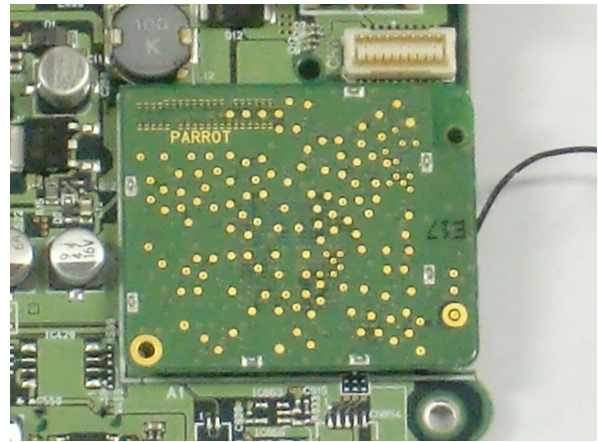

DNX9980HD Internal Photograph

Top cover disassembly 1

Top cover disassembly 2

DVD Mecha disassembly

Digital Unit 1

Digital Unit 2 (without shield cover)

Digital Unit 3 (with shield cover)

BT Transmitter 1

BT Transmitter 2

BT Transmitter 3 (without shield case)

BT Transmitter 4

Navigation Unit 1

Navigation Unit 2

Analog Unit 1

Analog Unit 2

AV IN/OUT Unit 1

AV IN/OUT Unit 2

AV IN/OUT Unit 3

SD Unit 1

SD Unit 2

SD Unit 3

Video Unit 1

Video Unit 2

Video Unit 3