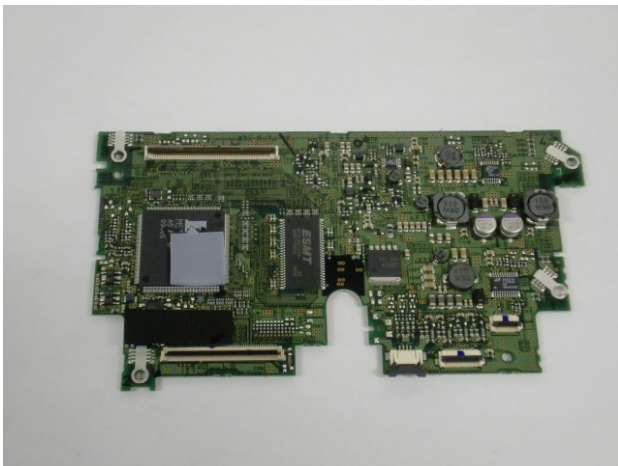

DNX9980HD Internal Photograph

Top cover disassembly 1

Top cover disassembly 2

DVD Mecha disassembly

Digital Unit 1

Digital Unit 2 (without shield cover)

Digital Unit 3 (with shield cover)

BT Transmitter 1

BT Transmitter 2

BT Transmitter 3 (without shield case)

BT Transmitter 4

Navigation Unit 1

Navigation Unit 2

Analog Unit 1

Analog Unit 2

AV IN/OUT Unit 1

AV IN/OUT Unit 2

AV IN/OUT Unit 3

SD Unit 1

SD Unit 2

SD Unit 3

Video Unit 1

Video Unit 2

Video Unit 3

Switch Unit 1

Switch Unit 2

Antenna 1

Antenna 2