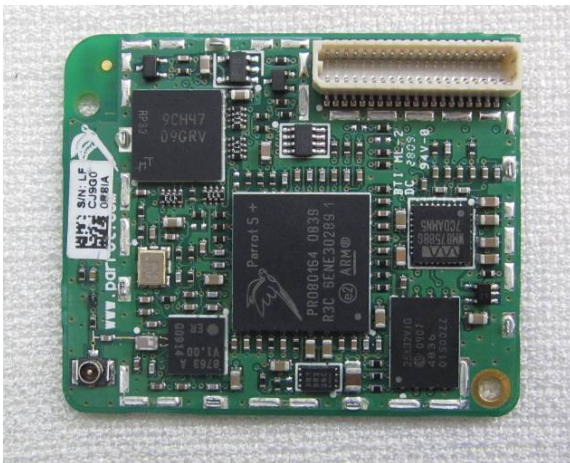

DNX9980HD Internal Photograph

Top cover disassembly 1

Top cover disassembly 2

DVD Mecha disassembly

Digital Unit 1

Digital Unit 2 (without shield cover)

Digital Unit 3 (with shield cover)

BT Transmitter 1

BT Transmitter 2

BT Transmitter 3 (without shield case)

BT Transmitter 4

Navigation Unit 1

Navigation Unit 2

Analog Unit 1

Analog Unit 2

AV IN/OUT Unit 1

AV IN/OUT Unit 2

AV IN/OUT Unit 3

SD Unit 1

SD Unit 2

SD Unit 3

Video Unit 1

Video Unit 2

Video Unit 3