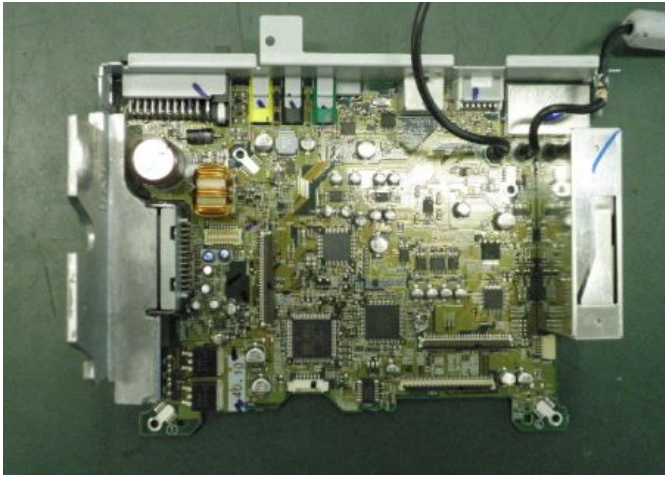

DNX9980HD Internal Photograph

Top cover disassembly 1

Top cover disassembly 2

DVD Mecha disassembly

Digital Unit 1

Digital Unit 2 (without shield cover)

Digital Unit 3 (with shield cover)

BT Transmitter 1

BT Transmitter 2

BT Transmitter 3 (without shield case)

BT Transmitter 4

Navigation Unit 1

Navigation Unit 2

Analog Unit 1

Analog Unit 2

AV IN/OUT Unit 1

AV IN/OUT Unit 2

AV IN/OUT Unit 3

SD Unit 1

SD Unit 2

SD Unit 3

Video Unit 1

Video Unit 2

Video Unit 3