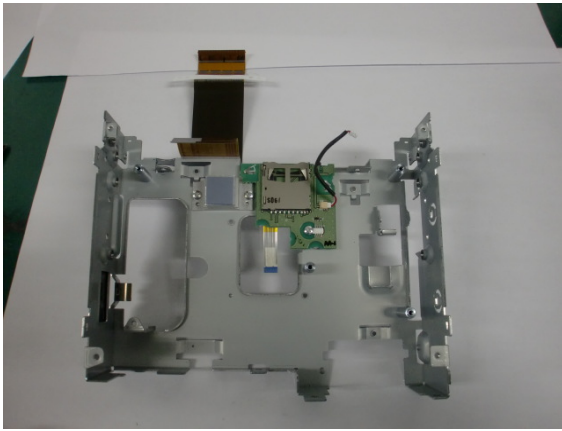

DNX9980HD Internal Photograph

Top cover disassembly 1

Top cover disassembly 2

DVD Mecha disassembly

Digital Unit 1

Digital Unit 2 (without shield cover)

Digital Unit 3 (with shield cover)

BT Transmitter 1

BT Transmitter 2

BT Transmitter 3 (without shield case)

BT Transmitter 4

Navigation Unit 1

Navigation Unit 2

Analog Unit 1

Analog Unit 2

AV IN/OUT Unit 1

AV IN/OUT Unit 2

AV IN/OUT Unit 3

SD Unit 1

SD Unit 2

SD Unit 3

Video Unit 1

Video Unit 2

Video Unit 3

Switch Unit 1

Switch Unit 2

Antenna 1

Antenna 2