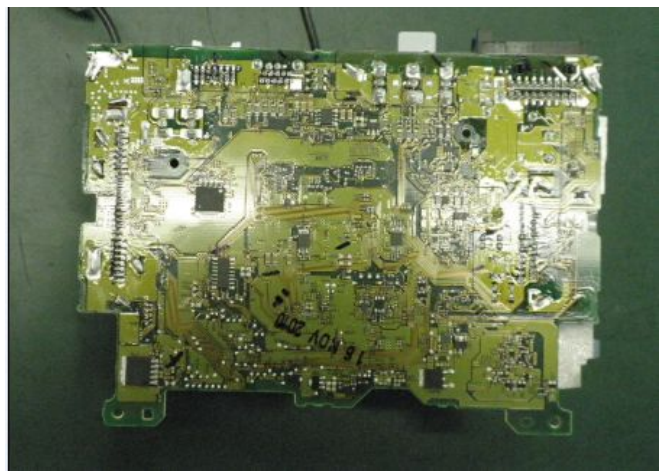

DNX9980HD Internal Photograph

Top cover disassembly 1

Top cover disassembly 2

DVD Mecha disassembly

Digital Unit 1

Digital Unit 2 (without shield cover)

Digital Unit 3 (with shield cover)

BT Transmitter 1

BT Transmitter 2

BT Transmitter 3 (without shield case)

BT Transmitter 4

Navigation Unit 1

Navigation Unit 2

Analog Unit 1

Analog Unit 2

AV IN/OUT Unit 1

AV IN/OUT Unit 2

AV IN/OUT Unit 3

SD Unit 1

SD Unit 2

SD Unit 3

Video Unit 1

Video Unit 2

Video Unit 3