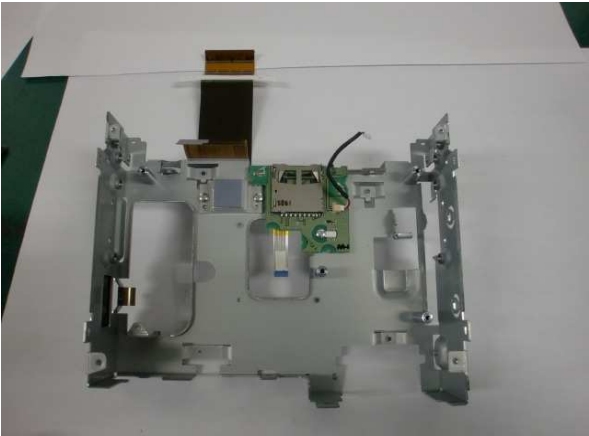

DNX7160 Internal Photo

1. Top cover disassembly

2. Top cover disassembly 2

DVD Mecha disassembly

X15-1430-11 A-side

X15-1430-11 B-side (without shield cover)

X15-1430-11 B-side (with shield cover)

BT Module B-Side

BT Module B-Side

BT Module A-Side

BT Module A-side (without shield case)

X34-6710-12

X34-6710-12 A-side

X34-6710-12 B-side

X29-4560-11

X29-4560-11 A-side

X29-4560-11 B-side

X16-6910-10

X16-6910-10 A-side

X16-6910-10 B-side

X35-5070-10 (panel)

X35-5070-10 A-side

X35-5070-10 B-side

X16-6870-10 A-side