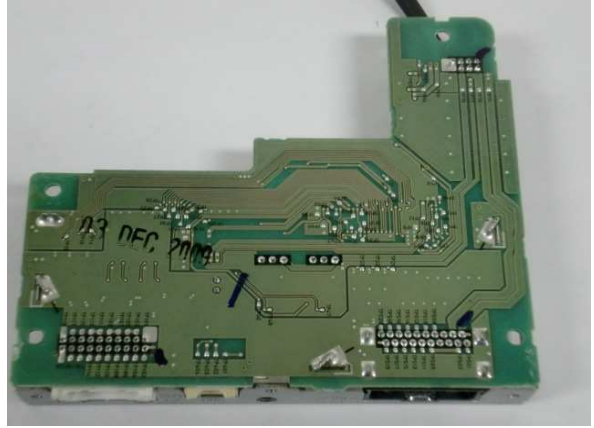

DNX7160 Internal Photo

1. Top cover disassembly

2. Top cover disassembly 2

DVD Mecha disassembly

X15-1430-11 A-side

X15-1430-11 B-side (without shield cover)

X15-1430-11 B-side (with shield cover)

BT Module B-Side

BT Module B-Side

BT Module A-Side

BT Module A-side (without shield case)

X34-6710-12

X34-6710-12 A-side

X34-6710-12 B-side

X29-4560-11

X29-4560-11 A-side

X29-4560-11 B-side

X16-6910-10

X16-6910-10 A-side

X16-6910-10 B-side

X35-5070-10 (panel)

X35-5070-10 A-side

X35-5070-10 B-side

X16-6870-10 A-side