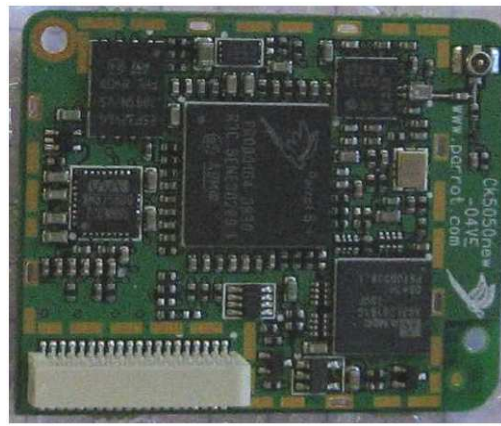

DNX7160 Internal Photo

1. Top cover disassembly

2. Top cover disassembly 2

DVD Mecha disassembly

X15-1430-11 A-side

X15-1430-11 B-side (without shield cover)

X15-1430-11 B-side (with shield cover)

BT Module B-Side

BT Module B-Side

BT Module A-Side

BT Module A-side (without shield case)

X34-6710-12

X34-6710-12 A-side

X34-6710-12 B-side

X29-4560-11

X29-4560-11 A-side