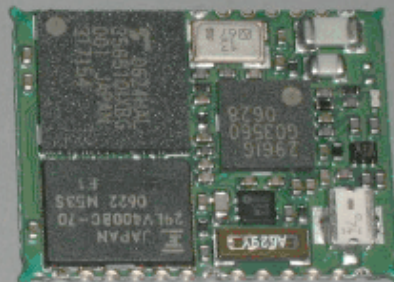

Internal View (Bluetooth Module)

Bottom View

Shield Case

Top View
w/o Shield Case

Internal View: Bluetooth Module and Antenna