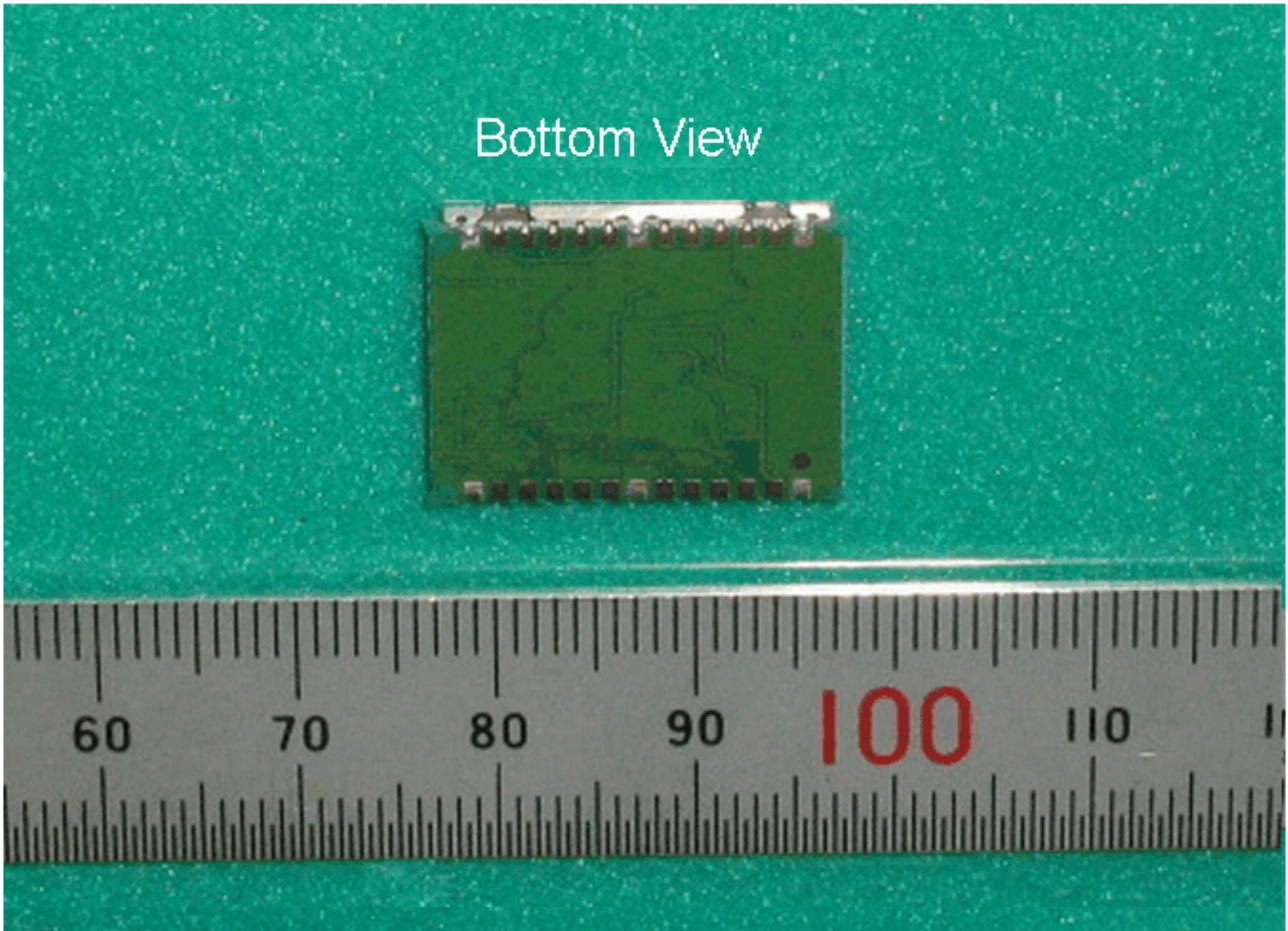

Internal View (Bluetooth Module)

Bottom View

Shield Case

Top View
w/o Shield Case

Internal View: Bluetooth Module and Antenna