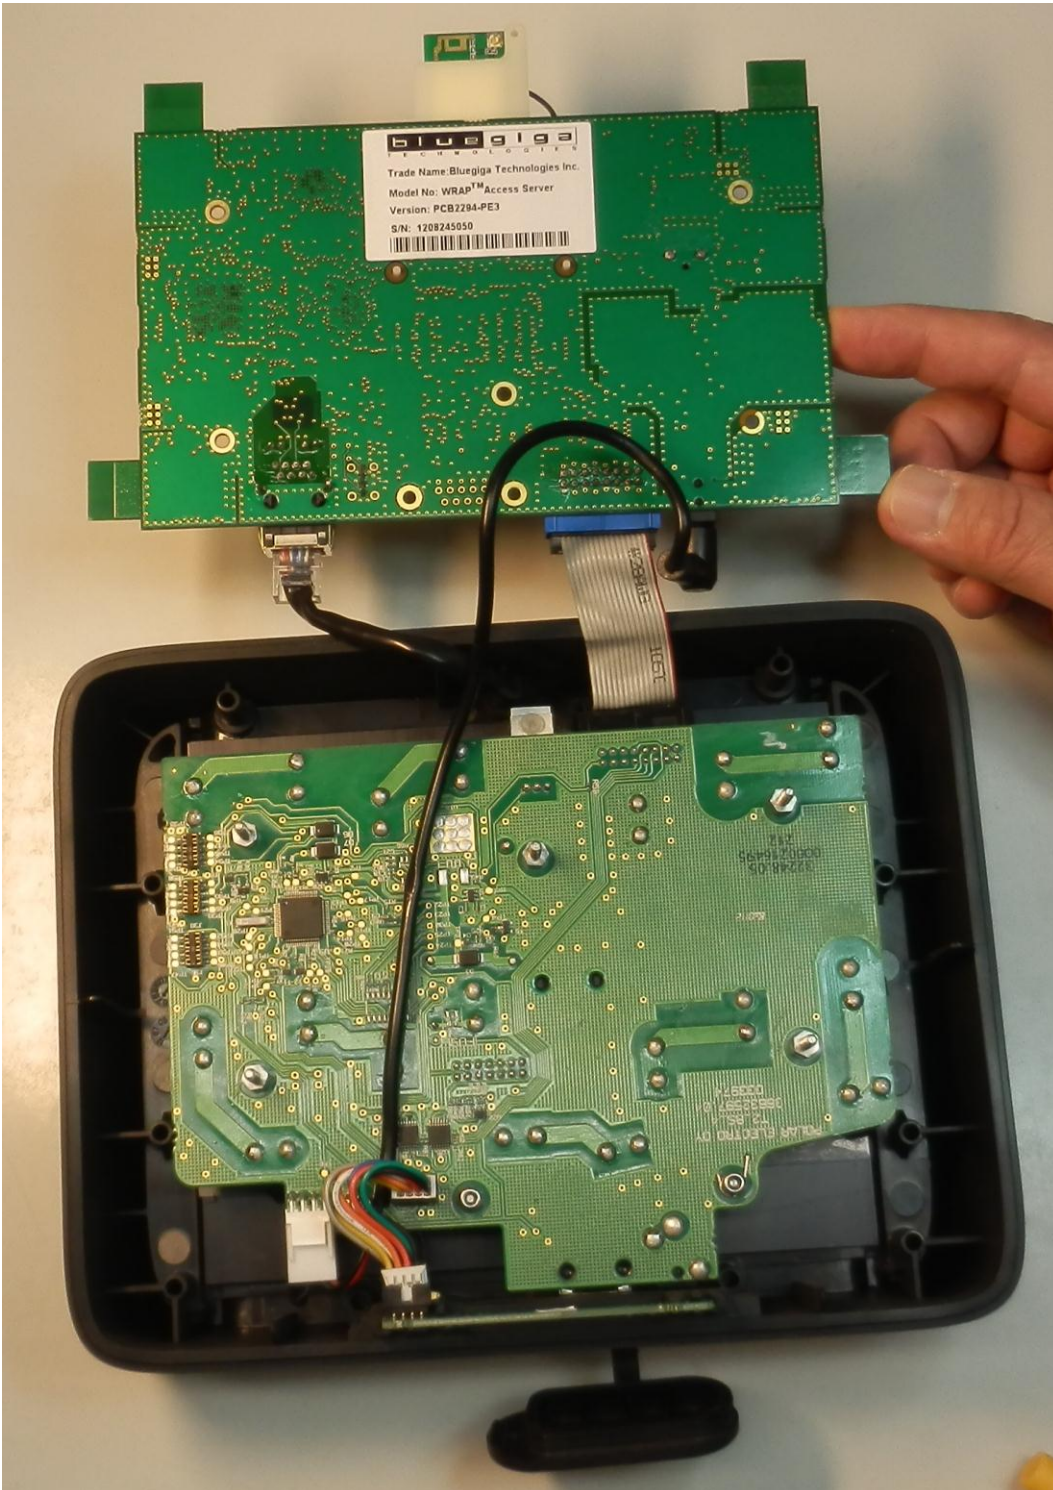

FCC ID: INWZ9
Title/model: TEAM2 BASE STATION PRO / Z9

IC: 6248A-Z9

Polar Electro Oy 27.03.2013

Internal photos of Team2 Base Station Pro

Upper view, front cover open, WRAP-module with WLAN and BT-radios visible

FCC ID: INWZ9
Title/model: TEAM2 BASE STATION PRO / Z9

IC: 6248A-Z9

Front view, front cover open

FCC ID: INWZ9
Title/model: TEAM2 BASE STATION PRO / Z9

IC: 6248A-Z9

Upper view, WRAP -module lifted off and rotated, TOP side of the Polar module visible

FCC ID: INWZ9
Title/model: TEAM2 BASE STATION PRO / Z9

IC: 6248A-Z9

Upper view, PWBA's disassembled

FCC ID: INWZ9
Title/model: TEAM2 BASE STATION PRO / Z9

IC: 6248A-Z9

TOP sides of the WRAP –module and Polar module

FCC ID: INWZ9

IC: 6248A-Z9

Title/model: TEAM2 BASE STATION PRO / Z9

TOP side of the WRAP –module, shields of the WT11i radio modules and WLAN module removed

FCC ID: INWZ9
Title/model: TEAM2 BASE STATION PRO / Z9