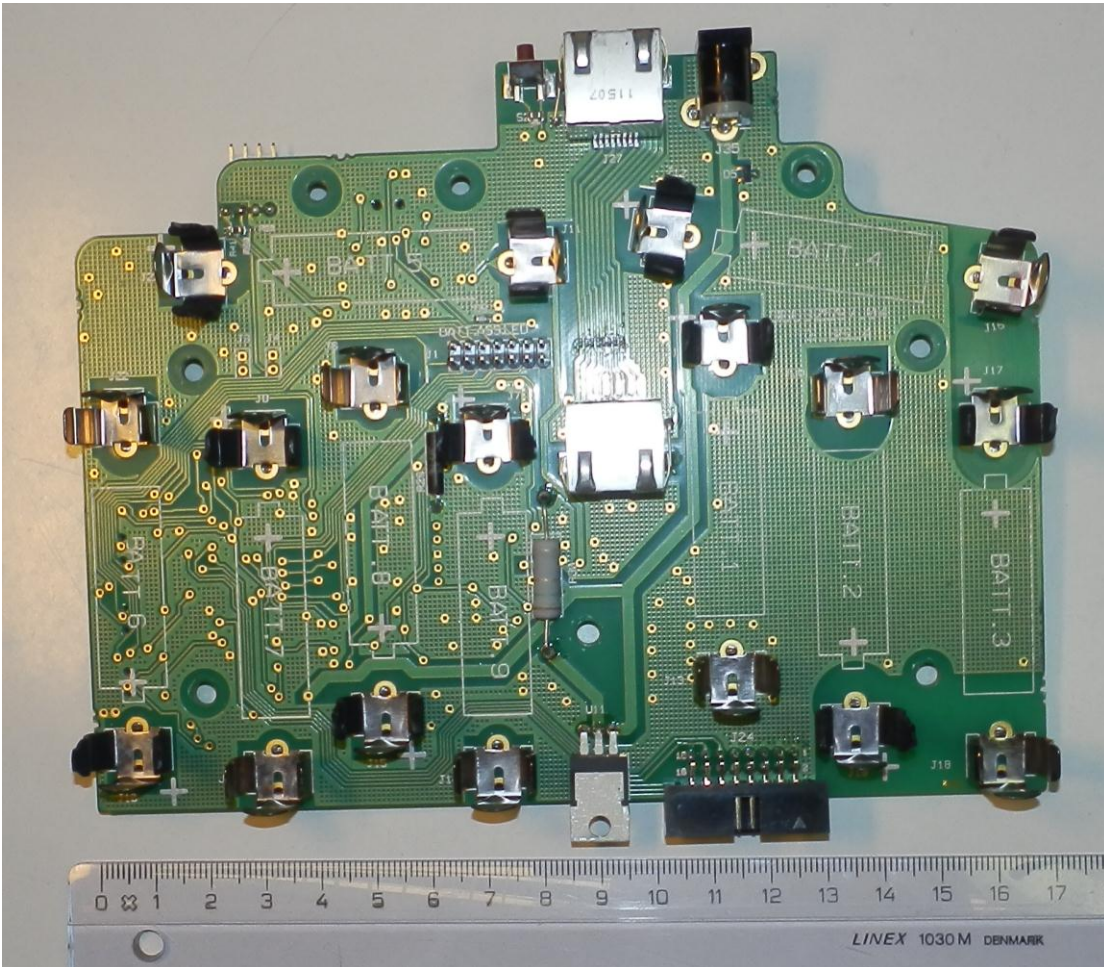

FCC ID: INWZ9

IC: 6248A-Z9

Title/model: TEAM2 BASE STATION PRO / Z9

TOP side of the WRAP –module, shields of the WT11i radio modules and WLAN module removed

FCC ID: INWZ9
Title/model: TEAM2 BASE STATION PRO / Z9

IC: 6248A-Z9

BOTTOM side of the Polar module

FCC ID: INWZ9
Title/model: TEAM2 BASE STATION PRO / Z9

IC: 6248A-Z9

BOTTOM side of the Polar module, batteries removed

FCC ID: INWZ9
Title/model: TEAM2 BASE STATION PRO / Z9

IC: 6248A-Z9

WLAN-module, shield of the radio part removed, TOP and BOTTOM sides

FCC ID: INWZ9

IC: 6248A-Z9

Title/model: TEAM2 BASE STATION PRO / Z9