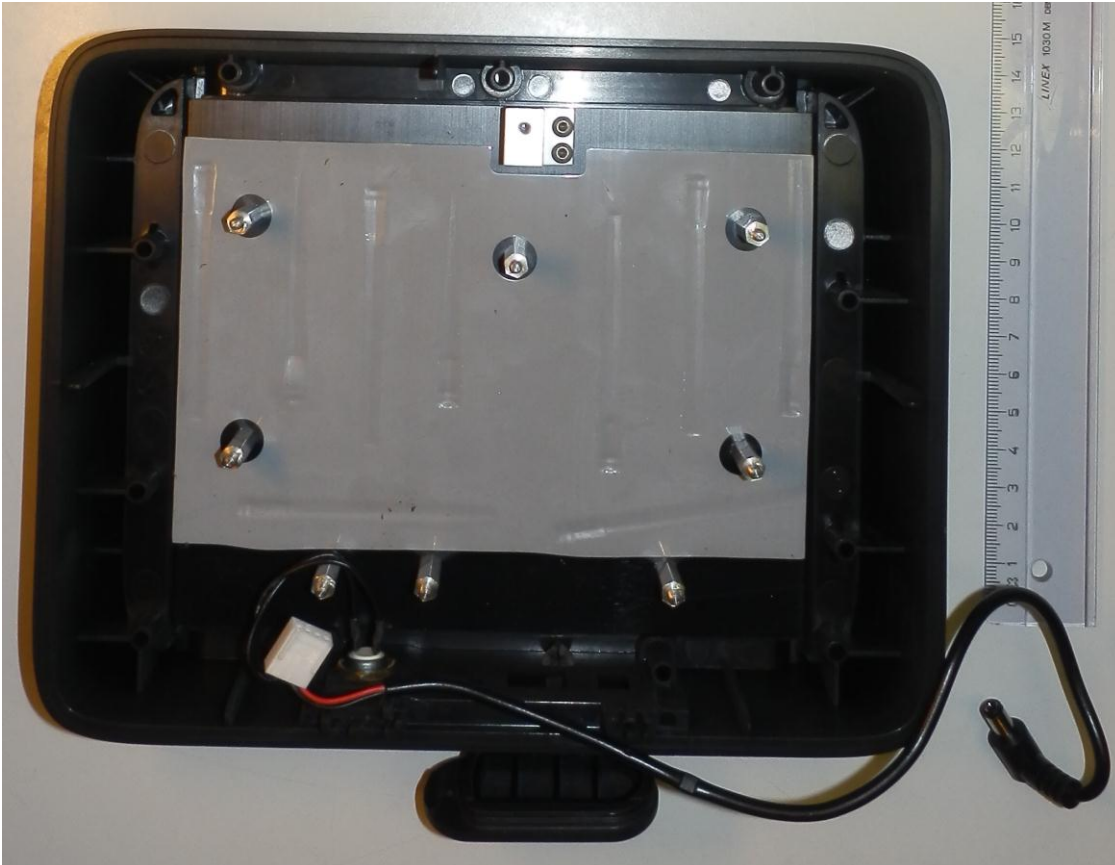

FCC ID: INWZ9
Title/model: TEAM2 BASE STATION PRO / Z9

IC: 6248A-Z9

Polar Electro Oy 27.03.2013

Internal photos of Team2 Base Station Pro

Upper view, front cover open, WRAP-module with WLAN and BT-radios visible

FCC ID: INWZ9
Title/model: TEAM2 BASE STATION PRO / Z9

IC: 6248A-Z9

Front view, front cover open

FCC ID: INWZ9
Title/model: TEAM2 BASE STATION PRO / Z9

IC: 6248A-Z9

Upper view, WRAP -module lifted off and rotated, TOP side of the Polar module visible

FCC ID: INWZ9
Title/model: TEAM2 BASE STATION PRO / Z9

IC: 6248A-Z9

Upper view, PWBA's disassembled

FCC ID: INWZ9
Title/model: TEAM2 BASE STATION PRO / Z9

IC: 6248A-Z9

TOP sides of the WRAP –module and Polar module

FCC ID: INWZ9

IC: 6248A-Z9

Title/model: TEAM2 BASE STATION PRO / Z9

TOP side of the WRAP –module, shields of the WT11i radio modules and WLAN module removed

FCC ID: INWZ9
Title/model: TEAM2 BASE STATION PRO / Z9