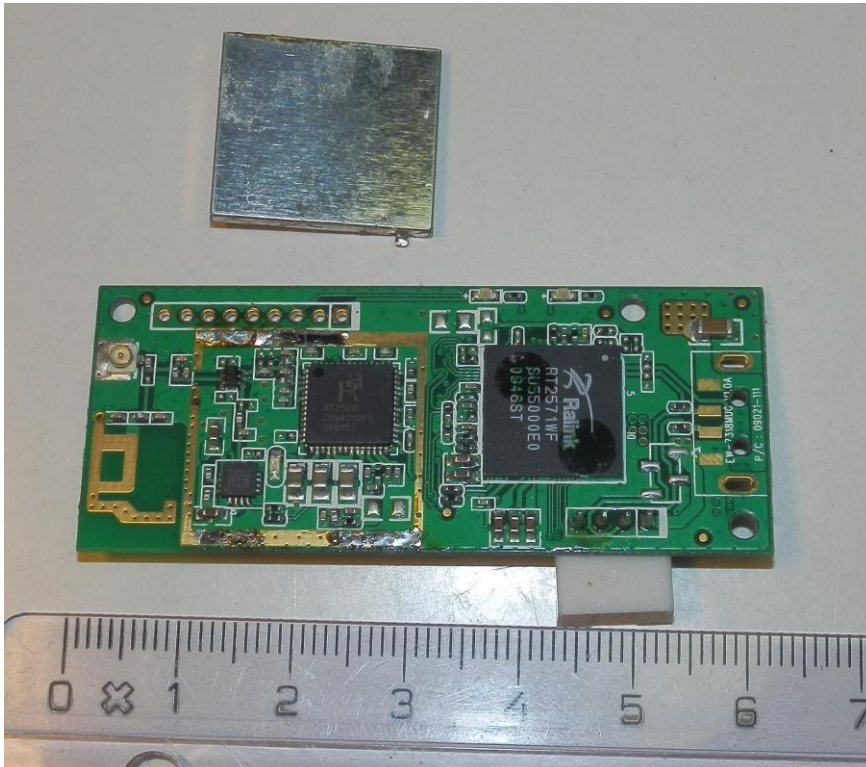

FCC ID: INWZ9
Title/model: TEAM2 BASE STATION PRO / Z9

IC: 6248A-Z9

Polar Electro Oy 27.03.2013

Internal photos of Team2 Base Station Pro

Upper view, front cover open, WRAP-module with WLAN and BT-radios visible

FCC ID: INWZ9

IC: 6248A-Z9

Title/model: TEAM2 BASE STATION PRO / Z9

TOP side of the WRAP –module, shields of the WT11i radio modules and WLAN module removed

FCC ID: INWZ9
Title/model: TEAM2 BASE STATION PRO / Z9

IC: 6248A-Z9

BOTTOM side of the Polar module

FCC ID: INWZ9
Title/model: TEAM2 BASE STATION PRO / Z9

IC: 6248A-Z9

BOTTOM side of the Polar module, batteries removed

FCC ID: INWZ9
Title/model: TEAM2 BASE STATION PRO / Z9

IC: 6248A-Z9

WLAN-module, shield of the radio part removed, TOP and BOTTOM sides

FCC ID: INWZ9

IC: 6248A-Z9

Title/model: TEAM2 BASE STATION PRO / Z9