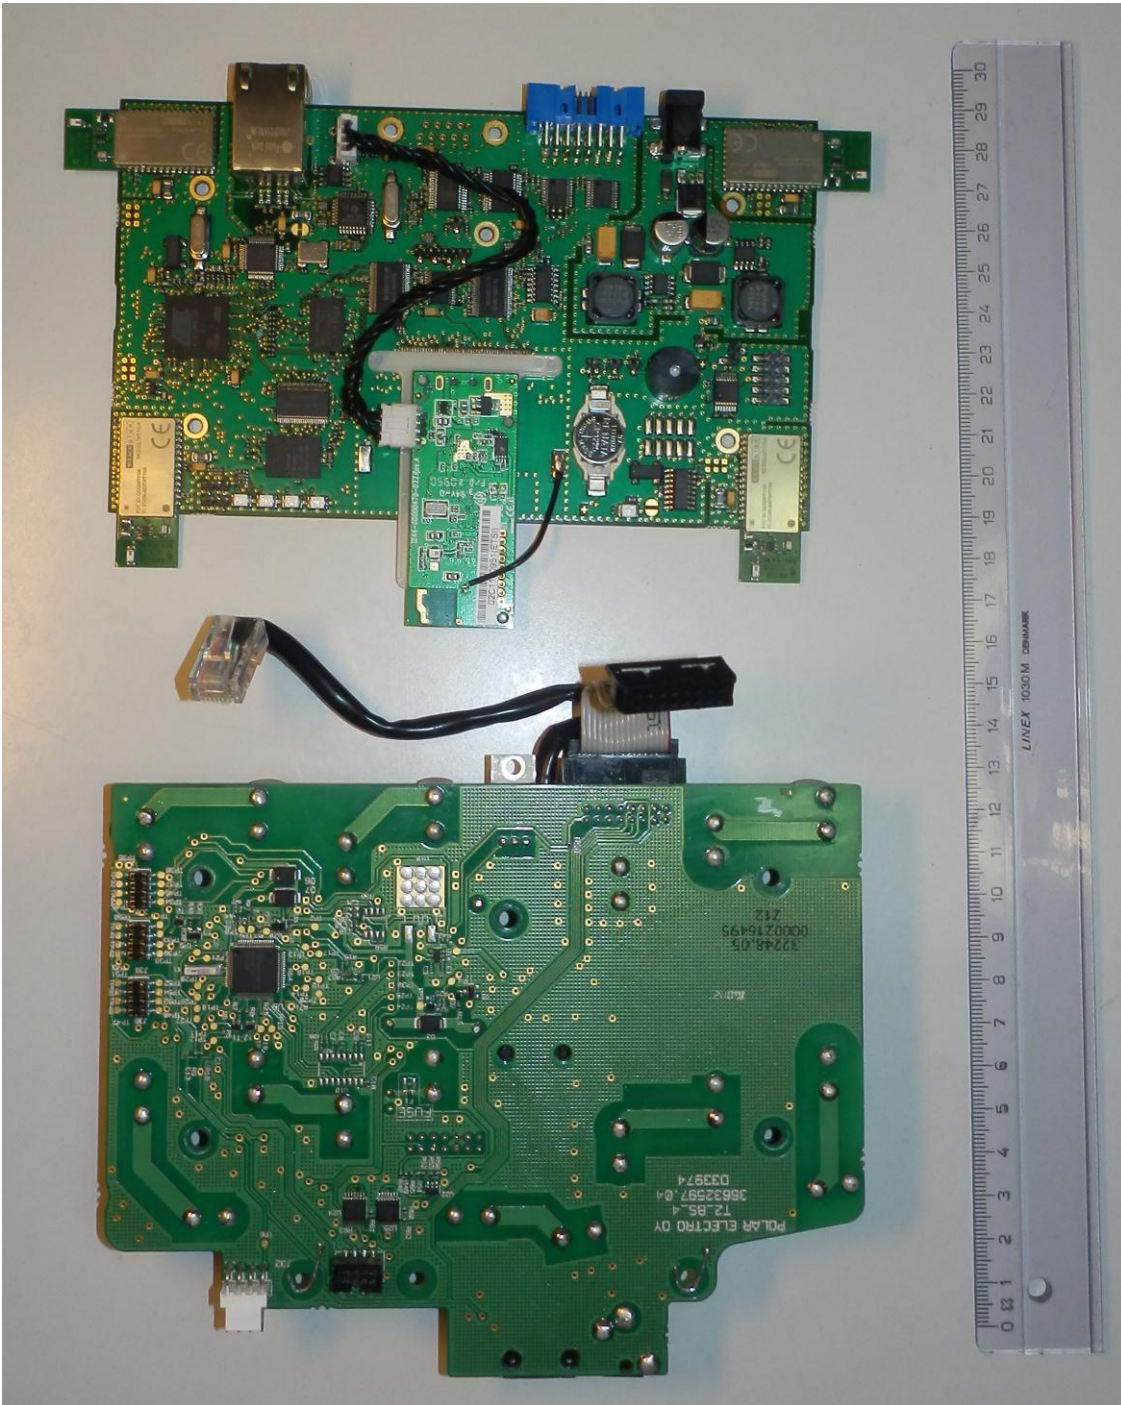

FCC ID: INWZ9
Title/model: TEAM2 BASE STATION PRO / Z9

IC: 6248A-Z9

Polar Electro Oy 27.03.2013

Internal photos of Team2 Base Station Pro

Upper view, front cover open, WRAP-module with WLAN and BT-radios visible

FCC ID: INWZ9
Title/model: TEAM2 BASE STATION PRO / Z9

IC: 6248A-Z9

Front view, front cover open

FCC ID: INWZ9
Title/model: TEAM2 BASE STATION PRO / Z9

IC: 6248A-Z9

Upper view, WRAP -module lifted off and rotated, TOP side of the Polar module visible

FCC ID: INWZ9
Title/model: TEAM2 BASE STATION PRO / Z9

IC: 6248A-Z9

Upper view, PWBA's disassembled

FCC ID: INWZ9
Title/model: TEAM2 BASE STATION PRO / Z9

IC: 6248A-Z9

TOP sides of the WRAP –module and Polar module

FCC ID: INWZ9

IC: 6248A-Z9

Title/model: TEAM2 BASE STATION PRO / Z9

TOP side of the WRAP –module, shields of the WT11i radio modules and WLAN module removed

FCC ID: INWZ9
Title/model: TEAM2 BASE STATION PRO / Z9