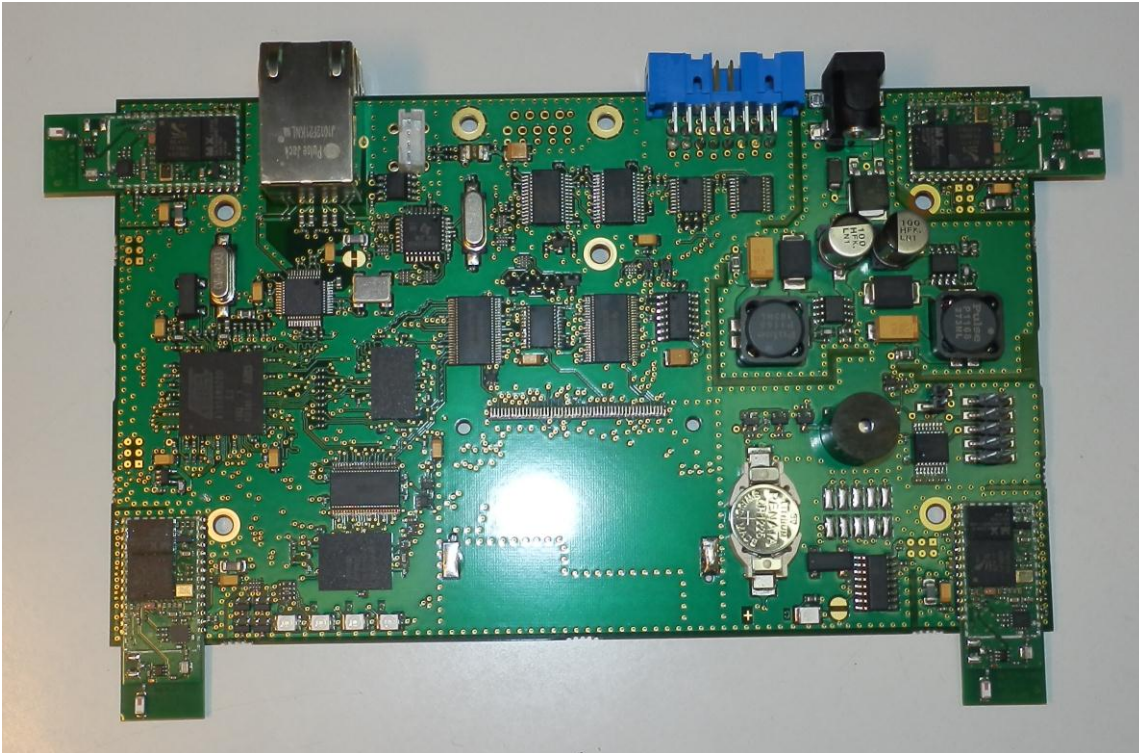

FCC ID: INWZ9
Title/model: TEAM2 BASE STATION PRO / Z9

IC: 6248A-Z9

Polar Electro Oy 27.03.2013

Internal photos of Team2 Base Station Pro

Upper view, front cover open, WRAP-module with WLAN and BT-radios visible

FCC ID: INWZ9
Title/model: TEAM2 BASE STATION PRO / Z9

IC: 6248A-Z9

Front view, front cover open

FCC ID: INWZ9
Title/model: TEAM2 BASE STATION PRO / Z9

IC: 6248A-Z9

Upper view, WRAP -module lifted off and rotated, TOP side of the Polar module visible

FCC ID: INWZ9
Title/model: TEAM2 BASE STATION PRO / Z9

IC: 6248A-Z9

Upper view, PWBA's disassembled

FCC ID: INWZ9
Title/model: TEAM2 BASE STATION PRO / Z9

IC: 6248A-Z9

TOP sides of the WRAP –module and Polar module

FCC ID: INWZ9

IC: 6248A-Z9

Title/model: TEAM2 BASE STATION PRO / Z9

TOP side of the WRAP –module, shields of the WT11i radio modules and WLAN module removed

FCC ID: INWZ9
Title/model: TEAM2 BASE STATION PRO / Z9