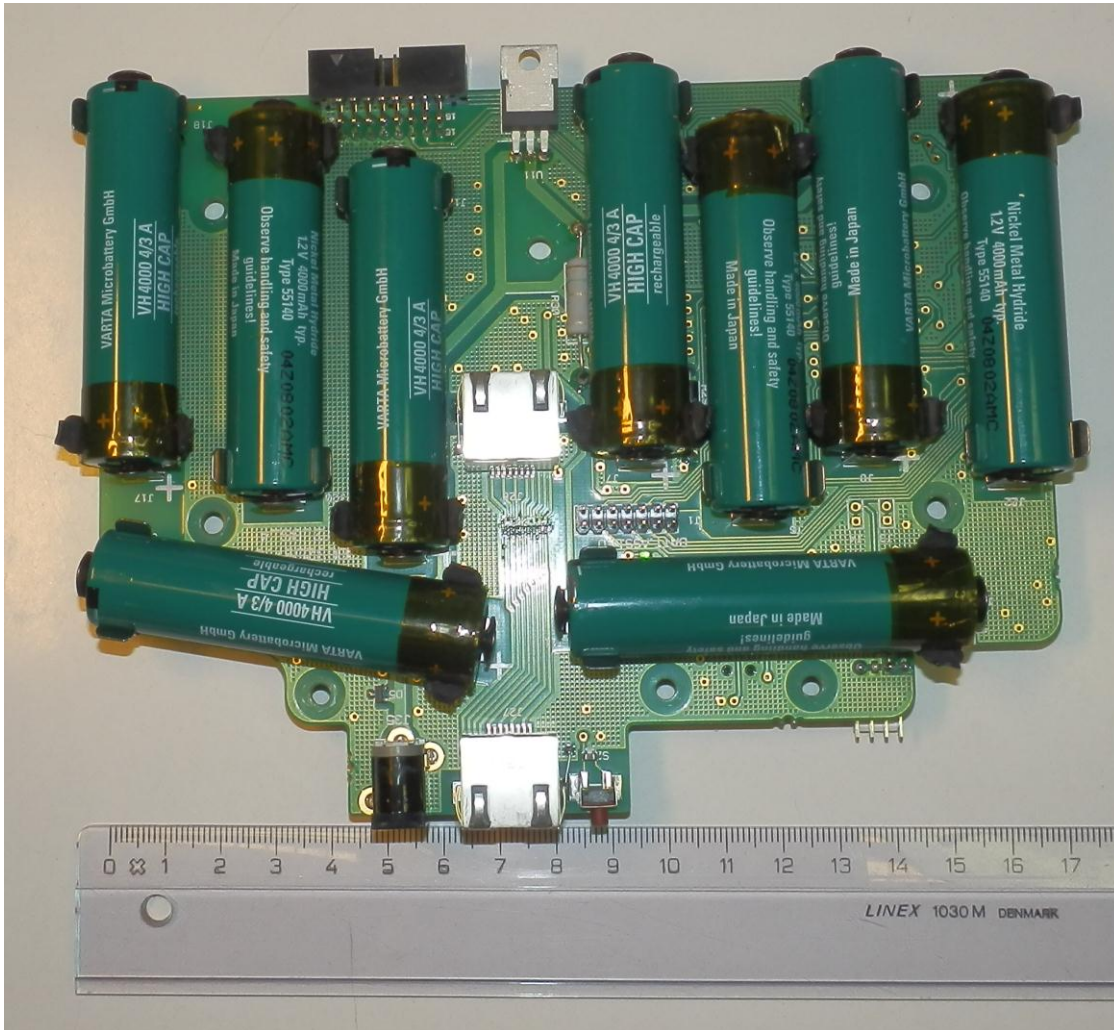

FCC ID: INWZ9
Title/model: TEAM2 BASE STATION PRO / Z9

IC: 6248A-Z9

Polar Electro Oy 27.03.2013

Internal photos of Team2 Base Station Pro

Upper view, front cover open, WRAP-module with WLAN and BT-radios visible

FCC ID: INWZ9
Title/model: TEAM2 BASE STATION PRO / Z9

IC: 6248A-Z9

Upper view, PWBA's disassembled

FCC ID: INWZ9
Title/model: TEAM2 BASE STATION PRO / Z9

IC: 6248A-Z9

TOP sides of the WRAP –module and Polar module

FCC ID: INWZ9

IC: 6248A-Z9

Title/model: TEAM2 BASE STATION PRO / Z9

TOP side of the WRAP –module, shields of the WT11i radio modules and WLAN module removed

FCC ID: INWZ9
Title/model: TEAM2 BASE STATION PRO / Z9

IC: 6248A-Z9

BOTTOM side of the Polar module

FCC ID: INWZ9
Title/model: TEAM2 BASE STATION PRO / Z9

IC: 6248A-Z9

BOTTOM side of the Polar module, batteries removed

FCC ID: INWZ9
Title/model: TEAM2 BASE STATION PRO / Z9