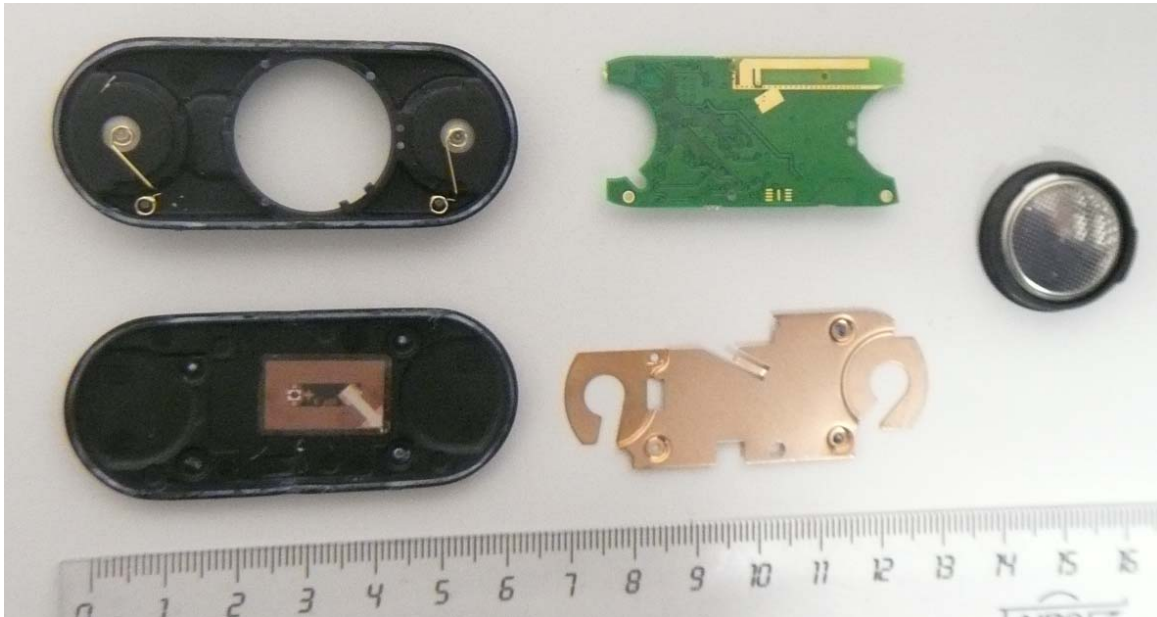

Polar Electro Oy 19.12.2012

Internal photos of Polar X9

FCC ID INWX9, IC: 6248A-X9

Cover open:

Polar Electro Oy 19.12.2012

Internal photos of Polar X9

FCC ID INWX9, IC: 6248A-X9

Cover open, disassembled:

Polar Electro Oy 19.12.2012

Internal photos of Polar X9

FCC ID INWX9, IC: 6248A-X9

PWBA front view:

PWBA rear view: