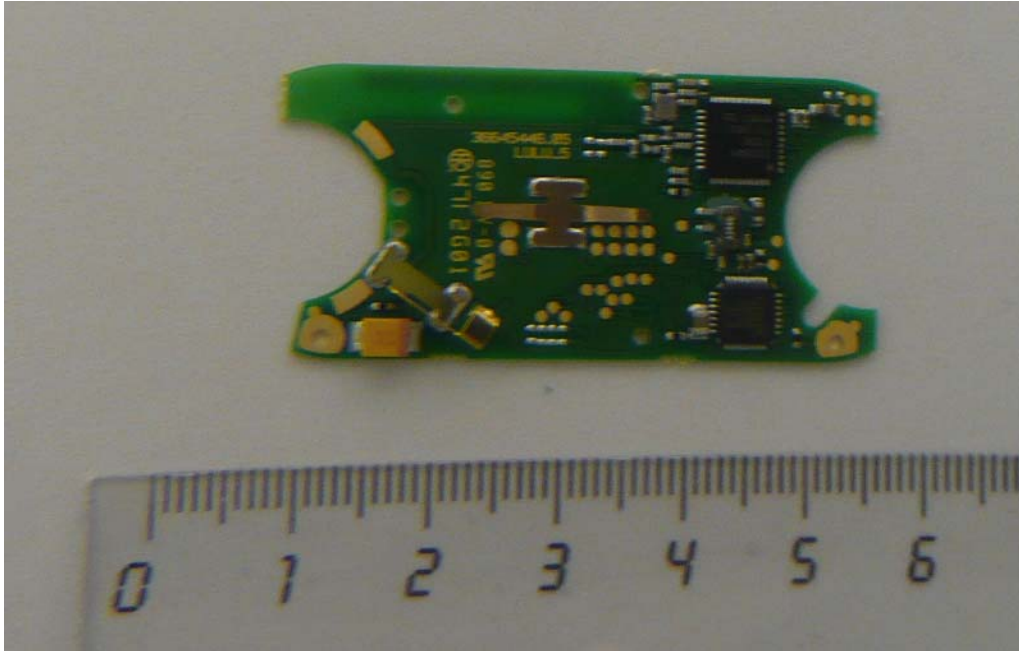

Polar Electro Oy 19.12.2012

Internal photos of Polar X9

FCC ID INWX9, IC: 6248A-X9

Cover open:

Polar Electro Oy 19.12.2012

Internal photos of Polar X9

FCC ID INWX9, IC: 6248A-X9

Cover open, disassembled:

Polar Electro Oy 19.12.2012

Internal photos of Polar X9

FCC ID INWX9, IC: 6248A-X9

PWBA front view:

PWBA rear view: