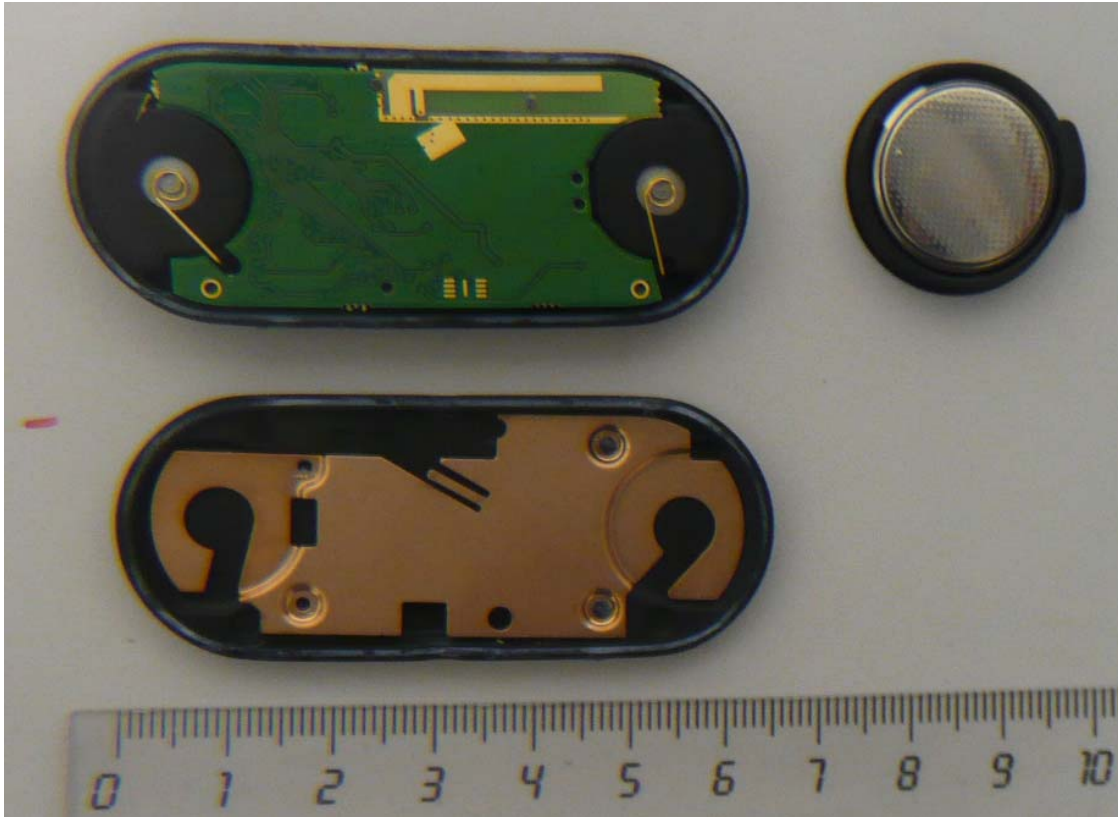

Polar Electro Oy 19.12.2012

Internal photos of Polar X9

FCC ID INWX9, IC: 6248A-X9

Cover open:

Polar Electro Oy 19.12.2012

Internal photos of Polar X9

FCC ID INWX9, IC: 6248A-X9

Cover open, disassembled:

Polar Electro Oy 19.12.2012

Internal photos of Polar X9

FCC ID INWX9, IC: 6248A-X9

PWBA front view:

PWBA rear view: