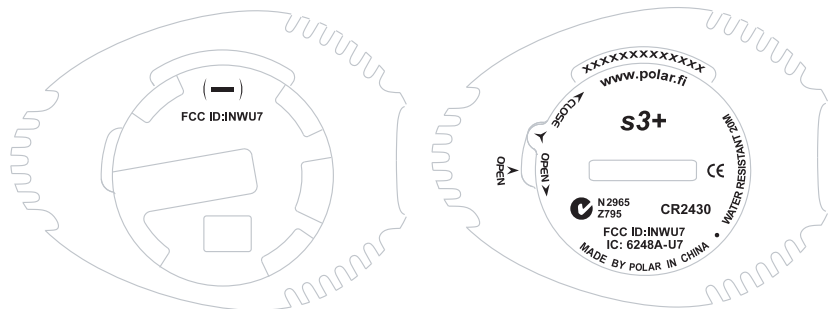

'Prototype not for sale' - marking needed for each sample prototypes.

Country list:

EU	CE
USA	FCC ID: INWU7
CANADA	IC: 6248A-U7
AUSTRALIA/NEW ZEALAND	C- tick + N2965 + Z795

MARKINGS FOR PRODUCT s3+
FONT STYLE ARIAL

- Serial number
- s3+
- CR2430
- C- tick + N2965 +Z795
- CE
- IC:6248A-U7
- FCC ID:INWU7

RF -markings are divided in the two plt files:
 laser_graphic_s3+_02_plt1.plt
 laser_graphic_s3+_02_plt2.plt
 Plt file is scaled with 400%

POLAR	
Product Tuote	S3 +
Name Nimitys	Laser markings
Information	
Scale Suhde	Code Koodi
1:1	
Designer Suunn. KKo	Date Pvm. 9.11.2010