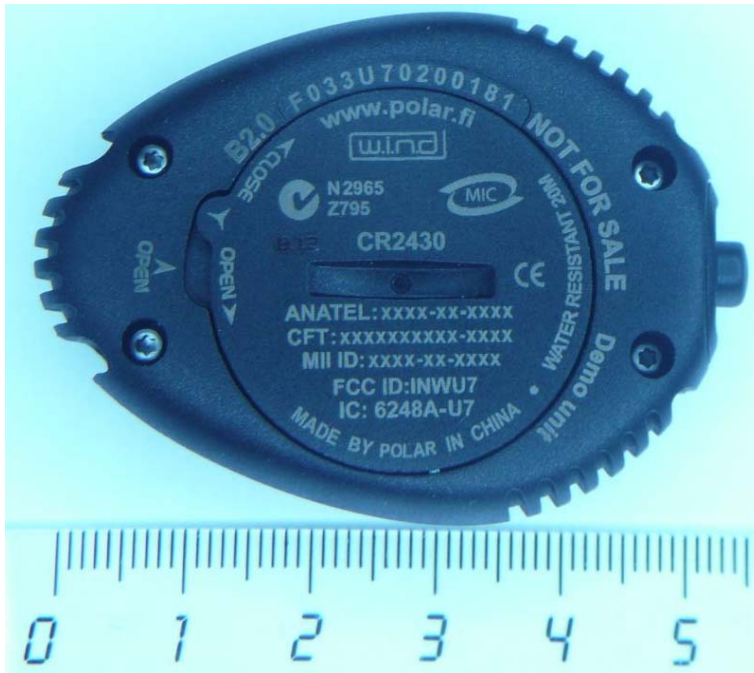

18.10.2010

Author: Jouni Savolainen
+358 (0)8 5202 100, jouni.savolainen@polar.fi

Polar Electro Oy 18.10.2010
External photos of FCC ID:INWU7, IC 6248A-U7

Front view (with holder):

Side view (with holder):

18.10.2010

Author: Jouni Savolainen
+358 (0)8 5202 100, jouni.savolainen@polar.fi

Polar Electro Oy 18.10.2010
External photos of FCC ID:INWU7, IC 6248A-U7

Rear view.

Rear view with battery cover open: