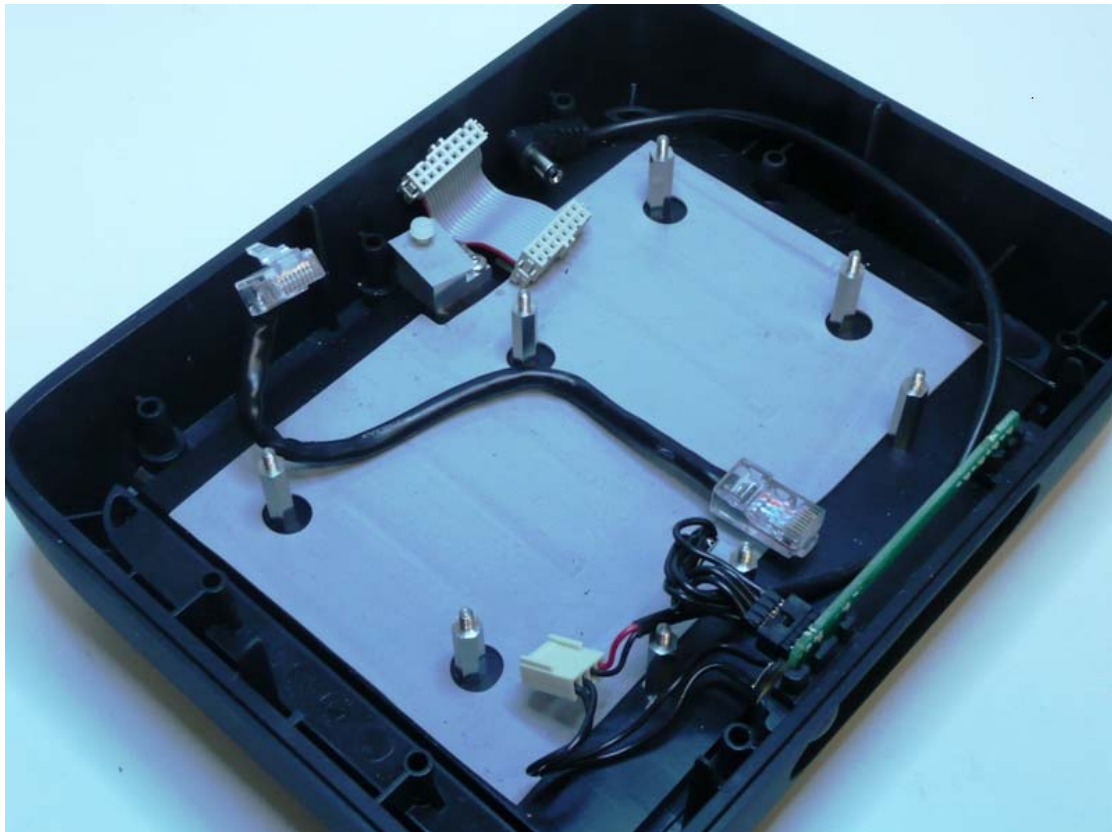

Polar Electro Oy 19.2.2010

Internal Photos of FCC ID: INWU6, IC: 6248A-N8

Team2 Base Station Pro, front Module (all)

Team2 Base Station Pro, front Module (all) with comments of location

Polar Electro Oy 19.2.2010

Internal Photos of FCC ID: INWU6, IC: 6248A-N8

Team2 Base Station Pro, back case assy

Polar Electro Oy 19.2.2010

Internal Photos of FCC ID: INWU6, IC: 6248A-N8

Team2 Base Station Pro, module top without Access server board

Polar Electro Oy 19.2.2010

Internal Photos of FCC ID: INWU6, IC: 6248A-N8

Team2 Base Station Pro, module bottom (all)

Internal photos of FCC ID: QQQWT11 Bluetooth module

Front view, RF shield removed

Rear view

17.03.2010

Internal photos of FCC ID: NDD9573180818 WLAN module

Front view, RF shield removed

Rear view