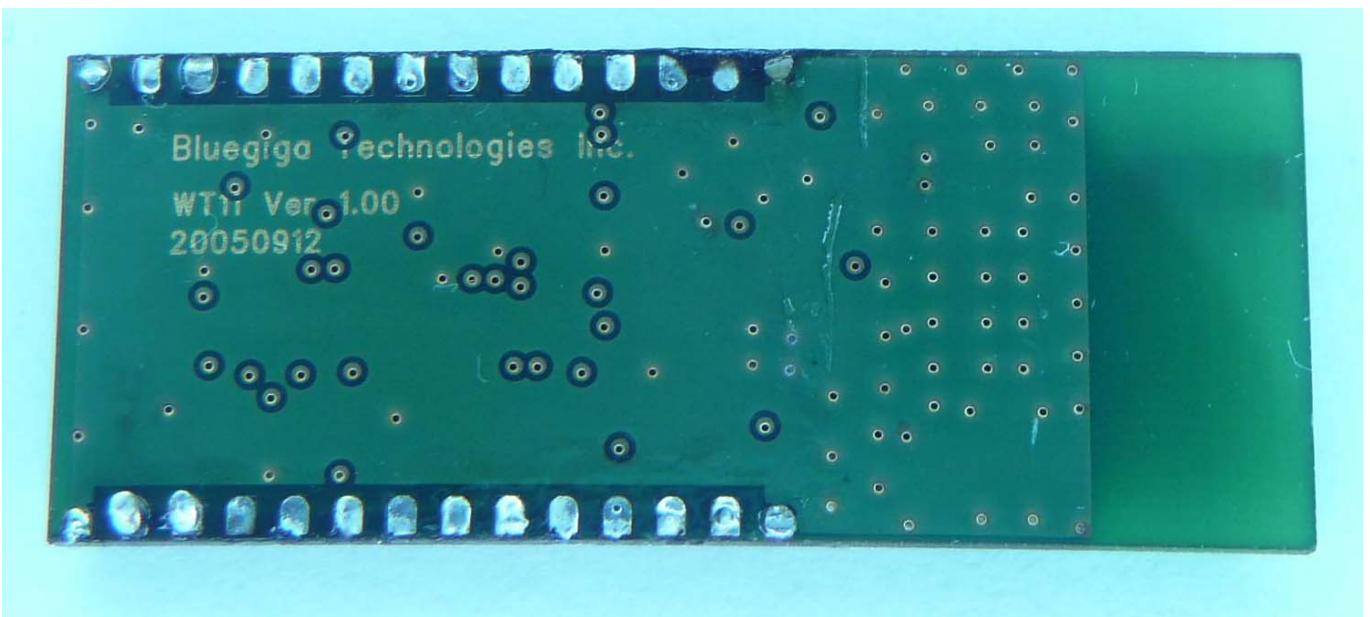

Polar Electro Oy 19.2.2010

Internal Photos of FCC ID: INWU6, IC: 6248A-N8

Team2 Base Station Pro, front Module (all)

Team2 Base Station Pro, front Module (all) with comments of location

Polar Electro Oy 19.2.2010

Internal Photos of FCC ID: INWU6, IC: 6248A-N8

Team2 Base Station Pro, back case assy

Polar Electro Oy 19.2.2010

Internal Photos of FCC ID: INWU6, IC: 6248A-N8

Team2 Base Station Pro, module top without Access server board

Polar Electro Oy 19.2.2010

Internal Photos of FCC ID: INWU6, IC: 6248A-N8

Team2 Base Station Pro, module bottom (all)

Internal photos of FCC ID: QQQWT11 Bluetooth module

Front view, RF shield removed

Rear view

17.03.2010

Internal photos of FCC ID: NDD9573180818 WLAN module

Front view, RF shield removed

Rear view