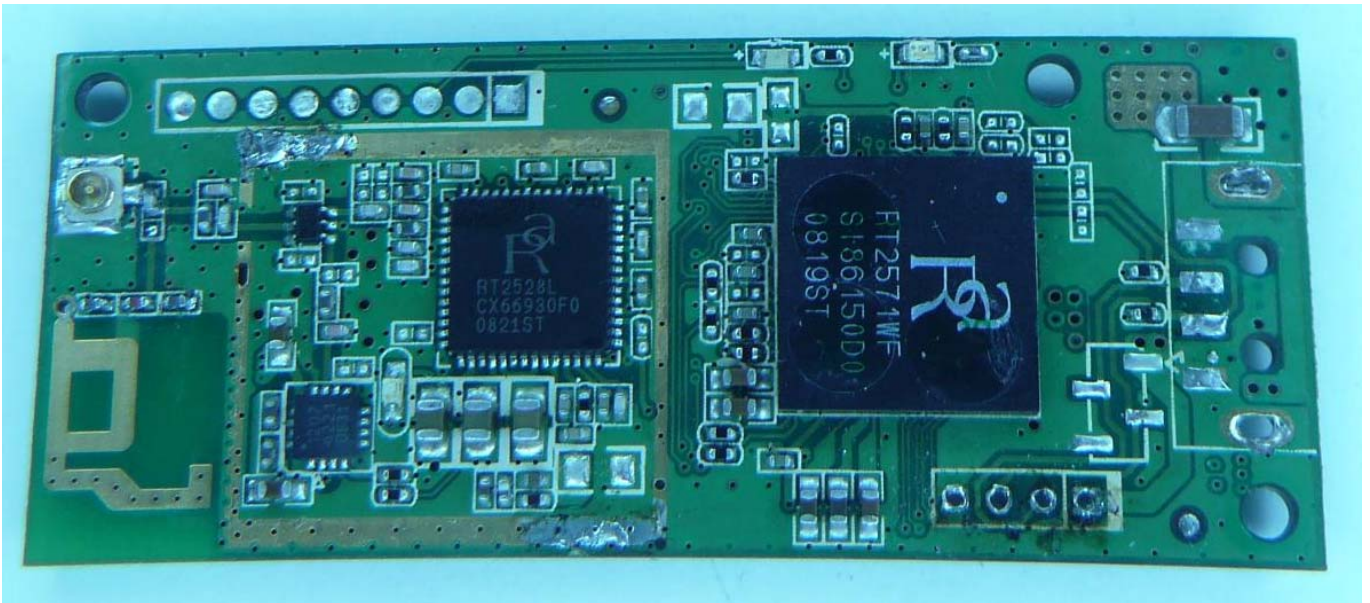

Polar Electro Oy 19.2.2010

Internal Photos of FCC ID: INWU6, IC: 6248A-N8

Team2 Base Station Pro, front Module (all)

Team2 Base Station Pro, front Module (all) with comments of location

Polar Electro Oy 19.2.2010

Internal Photos of FCC ID: INWU6, IC: 6248A-N8

Team2 Base Station Pro, back case assy

Polar Electro Oy 19.2.2010

Internal Photos of FCC ID: INWU6, IC: 6248A-N8

Team2 Base Station Pro, module top without Access server board

Polar Electro Oy 19.2.2010

Internal Photos of FCC ID: INWU6, IC: 6248A-N8

Team2 Base Station Pro, module bottom (all)

Internal photos of FCC ID: QQQWT11 Bluetooth module

Front view, RF shield removed

Rear view

17.03.2010

Internal photos of FCC ID: NDD9573180818 WLAN module

Front view, RF shield removed

Rear view