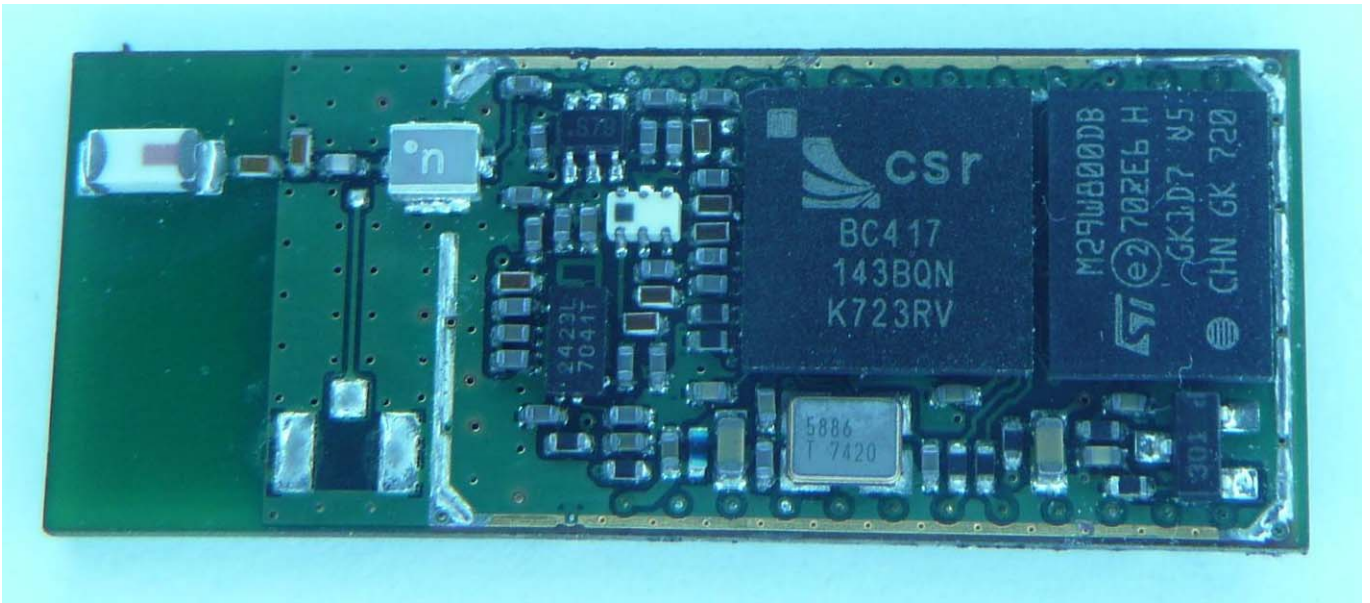

Polar Electro Oy 19.2.2010

Internal Photos of FCC ID: INWU6, IC: 6248A-N8

Team2 Base Station Pro, front Module (all)

Team2 Base Station Pro, front Module (all) with comments of location

Polar Electro Oy 19.2.2010

Internal Photos of FCC ID: INWU6, IC: 6248A-N8

Team2 Base Station Pro, back case assy

Polar Electro Oy 19.2.2010

Internal Photos of FCC ID: INWU6, IC: 6248A-N8

Team2 Base Station Pro, module top without Access server board

Polar Electro Oy 19.2.2010

Internal Photos of FCC ID: INWU6, IC: 6248A-N8

Team2 Base Station Pro, module bottom (all)

Internal photos of FCC ID: QQQWT11 Bluetooth module

Front view, RF shield removed

Rear view

17.03.2010

Internal photos of FCC ID: NDD9573180818 WLAN module

Front view, RF shield removed

Rear view