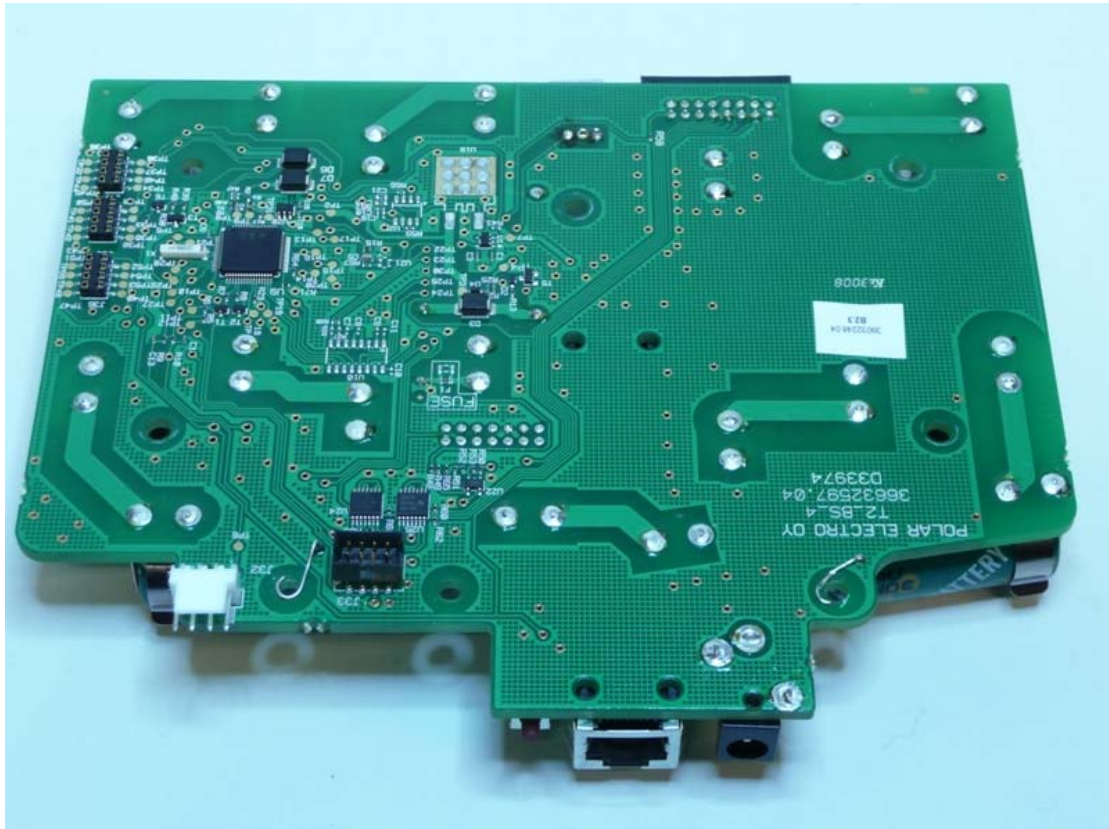

Polar Electro Oy 19.2.2010

Internal Photos of FCC ID: INWU6, IC: 6248A-N8

Team2 Base Station Pro, front Module (all)

Team2 Base Station Pro, front Module (all) with comments of location

Polar Electro Oy 19.2.2010

Internal Photos of FCC ID: INWU6, IC: 6248A-N8

Team2 Base Station Pro, back case assy

Polar Electro Oy 19.2.2010

Internal Photos of FCC ID: INWU6, IC: 6248A-N8

Team2 Base Station Pro, module top without Access server board

Polar Electro Oy 19.2.2010

Internal Photos of FCC ID: INWU6, IC: 6248A-N8

Team2 Base Station Pro, module bottom (all)

Internal photos of FCC ID: QQQWT11 Bluetooth module

Front view, RF shield removed

Rear view

17.03.2010

Internal photos of FCC ID: NDD9573180818 WLAN module

Front view, RF shield removed

Rear view