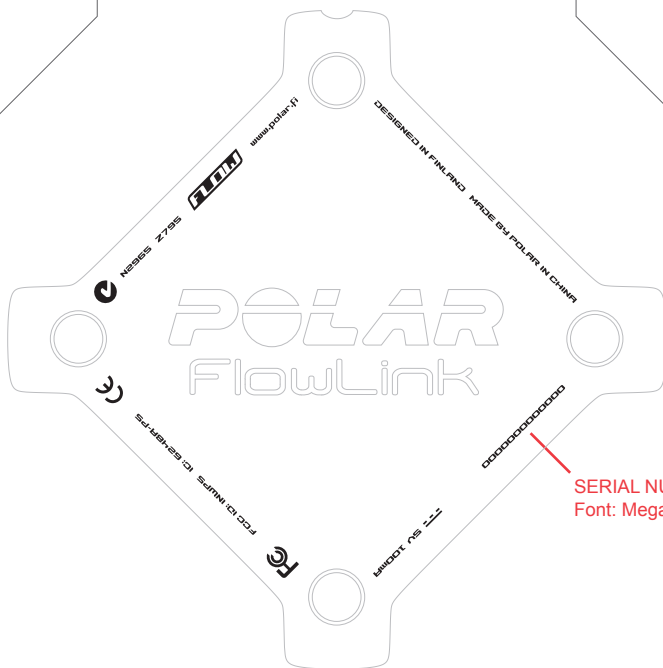

REFERENCE

POLAR	
Product Tuote	Polar FlowLink
Name Nimitys	Laser Graphics guide
Information	NOTE! Use files 67136209_00.plt and Megahertz_in.ttf for lasering.
Scale Suhde	Code Koodi
1:1	67136209.01
Designer Suunn.	VRa
Date Pvm.	09.05.2008

ALIGNMENT
Note the orientation of cable hole and POLAR FlowLink-logo.

SERIAL NUMBER
Font: Megahertz_in.ttf

LASER GRAPHICS
Color: whitest possible
File: 67136209_00.plt

NOTE! .plt file is scaled to 200%.
Scale it back to original size (50%)
before lasering it.