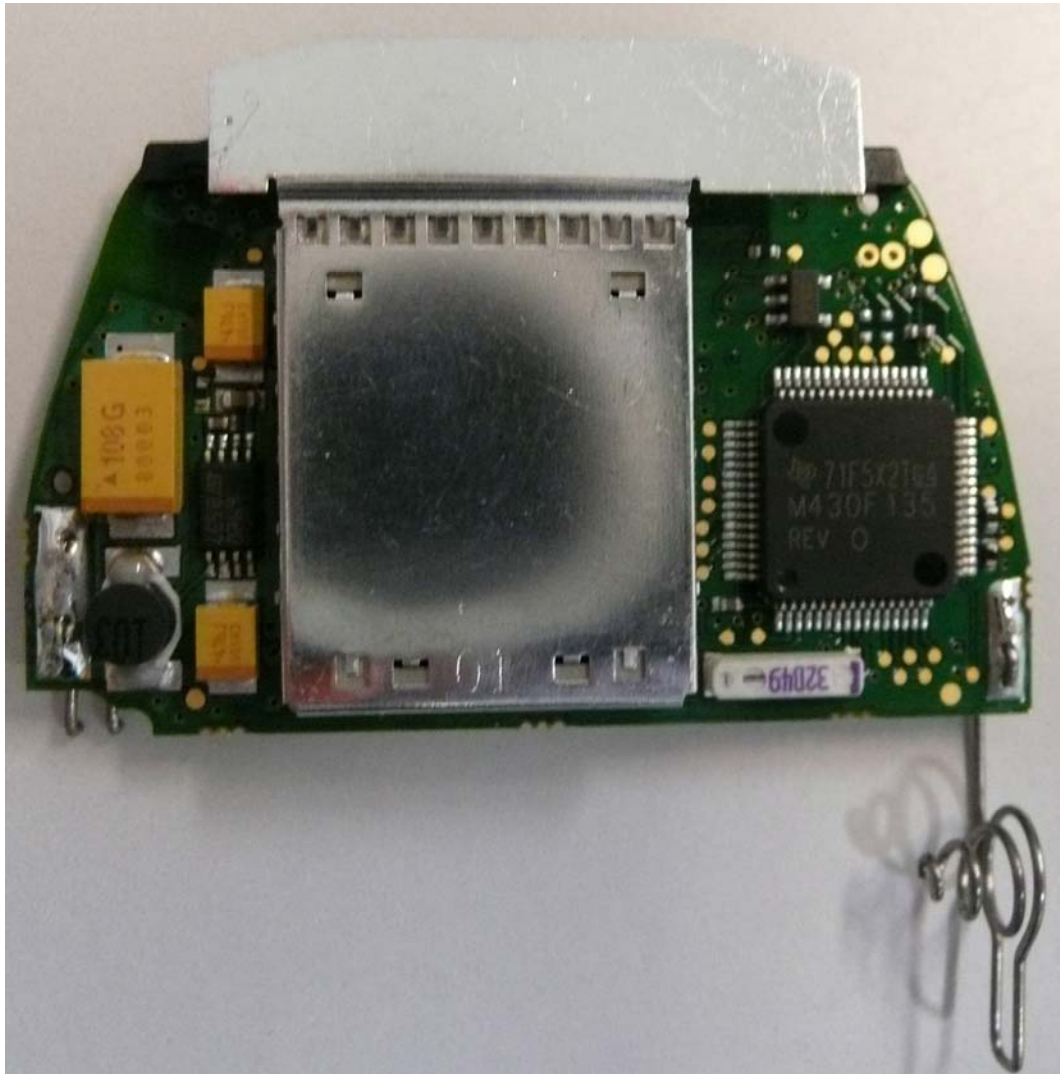

Polar Electro Oy

7.5.2007

Internal photos of FCC ID: INWM5

Front view, cover removed

Polar Electro Oy

7.5.2007

Rear view, cover removed

Rear view, cover and RF shield removed