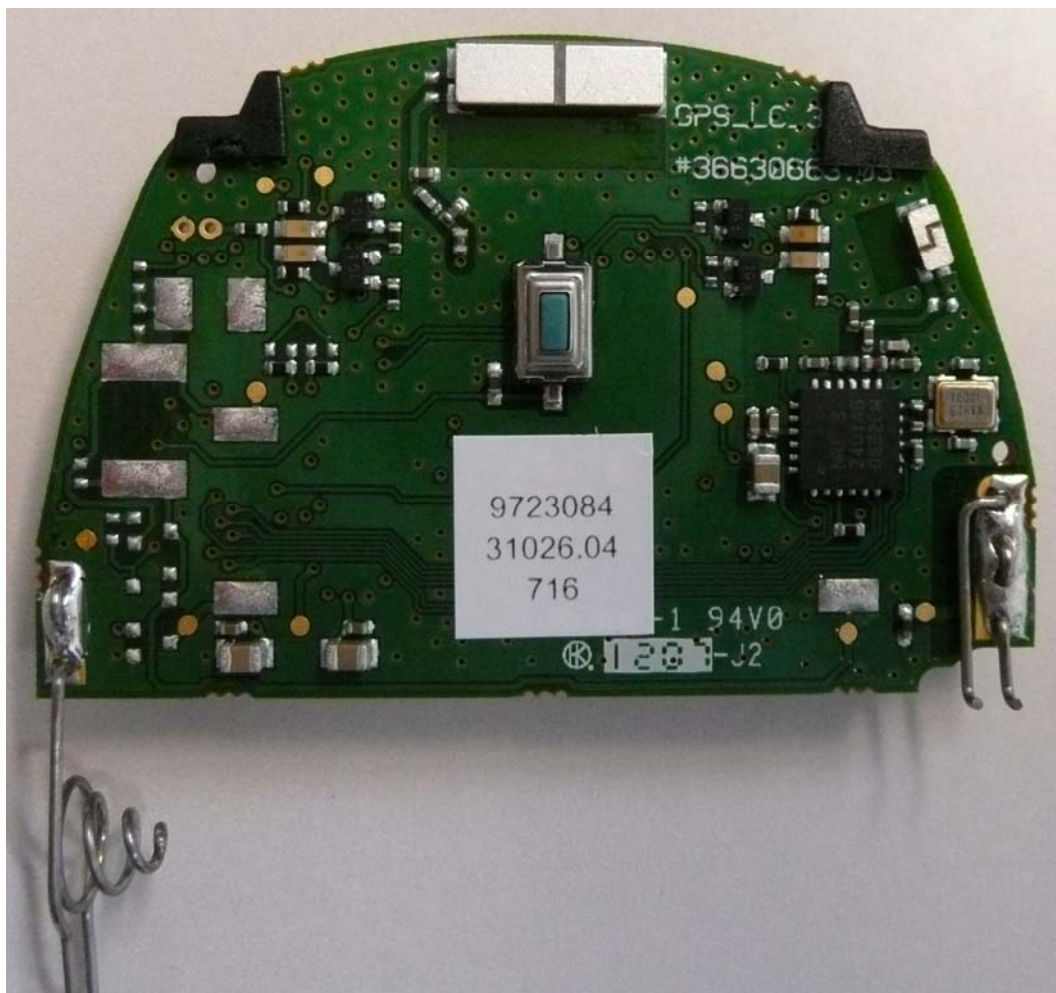

Polar Electro Oy

7.5.2007

Internal photos of FCC ID: INWM5

Front view, cover removed

Polar Electro Oy

7.5.2007

Rear view, cover removed

Rear view, cover and RF shield removed